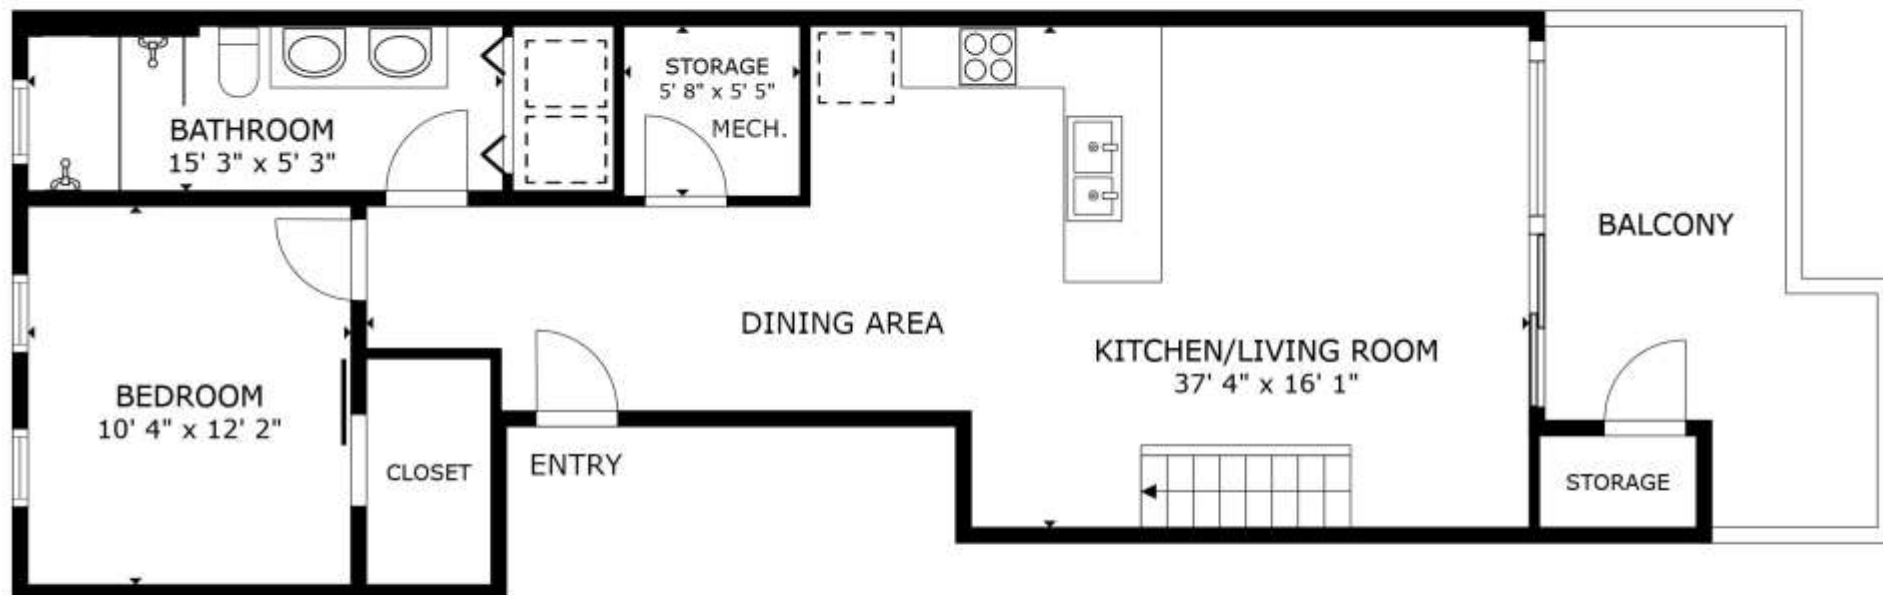

2050 DU HAVRE, #301, VILLE MARIE

FLOOR 1

GROSS INTERNAL AREA
FLOOR 1 760 sq.ft. FLOOR 2 264 sq.ft.

TOTAL : 1,024 sq.ft.

SIZES AND DIMENSIONS ARE APPROXIMATE, ACTUAL MAY VARY.

FLOOR 2

GROSS INTERNAL AREA
FLOOR 1 760 sq.ft. FLOOR 2 264 sq.ft.

TOTAL : 1,024 sq.ft.

SIZES AND DIMENSIONS ARE APPROXIMATE, ACTUAL MAY VARY.