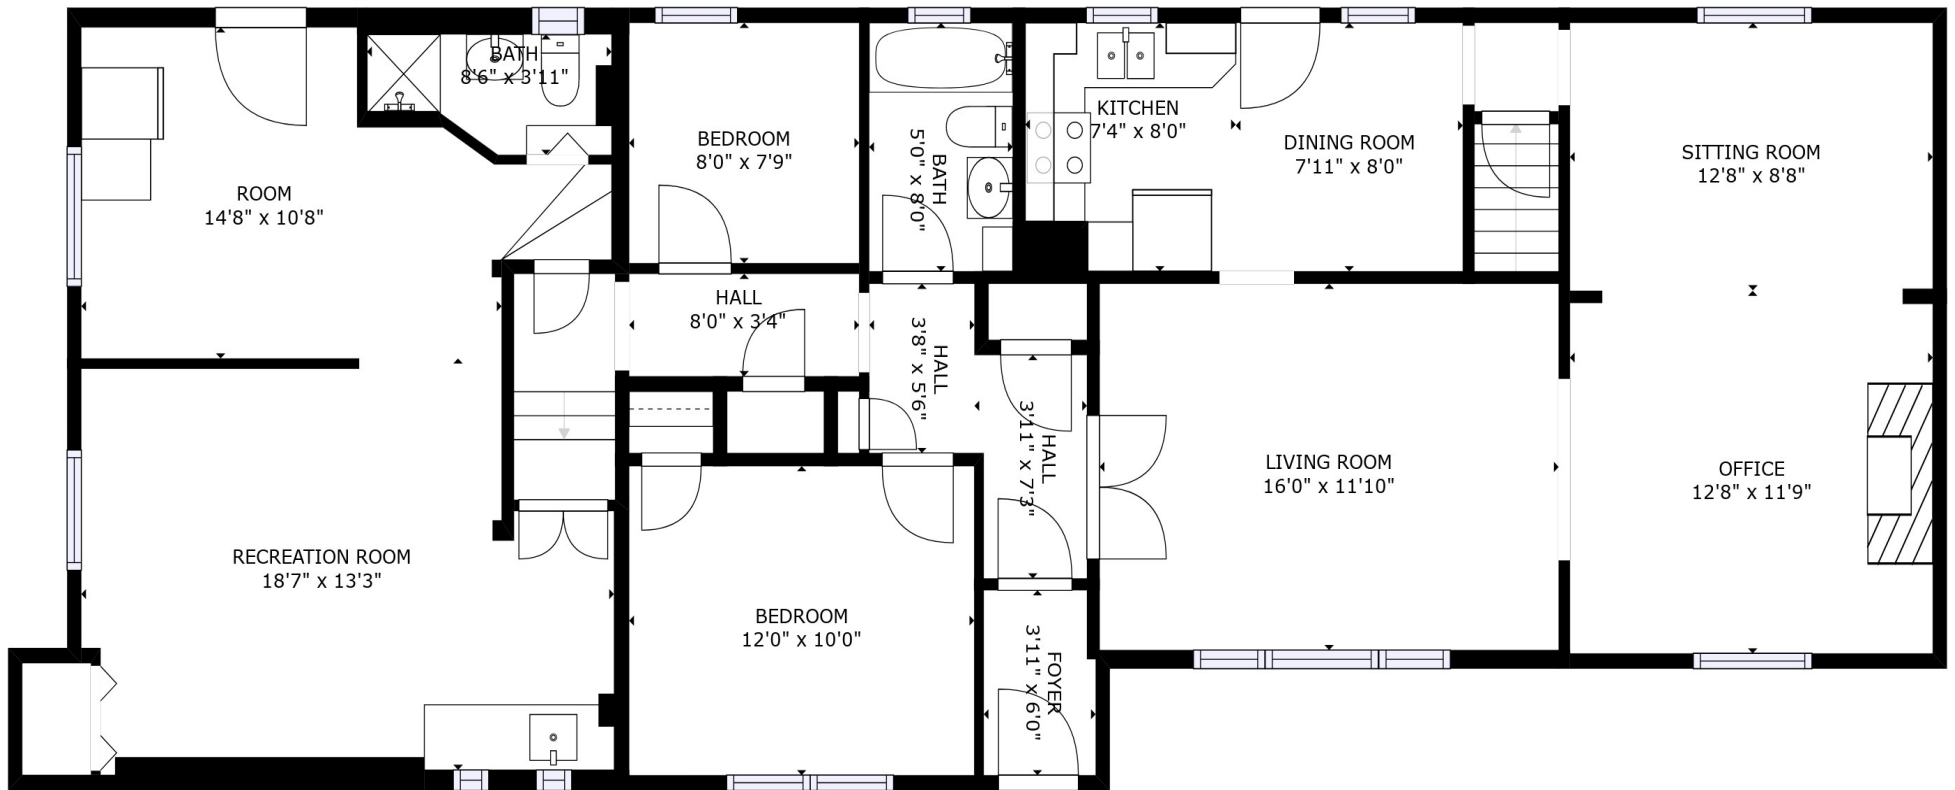

55 Circle Avenue, Pointe-Claire  
FLOOR 1

GROSS INTERNAL AREA  
FLOOR 1: 669 sq. ft, FLOOR 2: 1445 sq. ft  
FLOOR 3: 400 sq. ft  
TOTAL: 2514 sq. ft

SIZES AND DIMENSIONS ARE APPROXIMATE, ACTUAL MAY VARY.

514-500-5455  
groupeimmosolutions.com  
KW Connexion  
Agence Immobilière

55 Circle Avenue, Pointe-Claire  
 FLOOR 2

GROSS INTERNAL AREA  
 FLOOR 1: 669 sq. ft, FLOOR 2: 1445 sq. ft  
 FLOOR 3: 400 sq. ft  
 TOTAL: 2514 sq. ft

SIZES AND DIMENSIONS ARE APPROXIMATE, ACTUAL MAY VARY.

514-500-5455  
 groupeimmosolutions.com  
 KW Connexion  
 Agence Immobilière

BEDROOM  
14'8" x 21'5"

BATH  
3'5" x 6'2"

55 Circle Avenue, Pointe-Claire  
FLOOR 3

GROSS INTERNAL AREA  
FLOOR 1: 669 sq. ft, FLOOR 2: 1445 sq. ft  
FLOOR 3: 400 sq. ft  
TOTAL: 2514 sq. ft

SIZES AND DIMENSIONS ARE APPROXIMATE, ACTUAL MAY VARY.

514-500-5455  
groupeimmosolutions.com  
KW Connexion  
Agence Immobilière