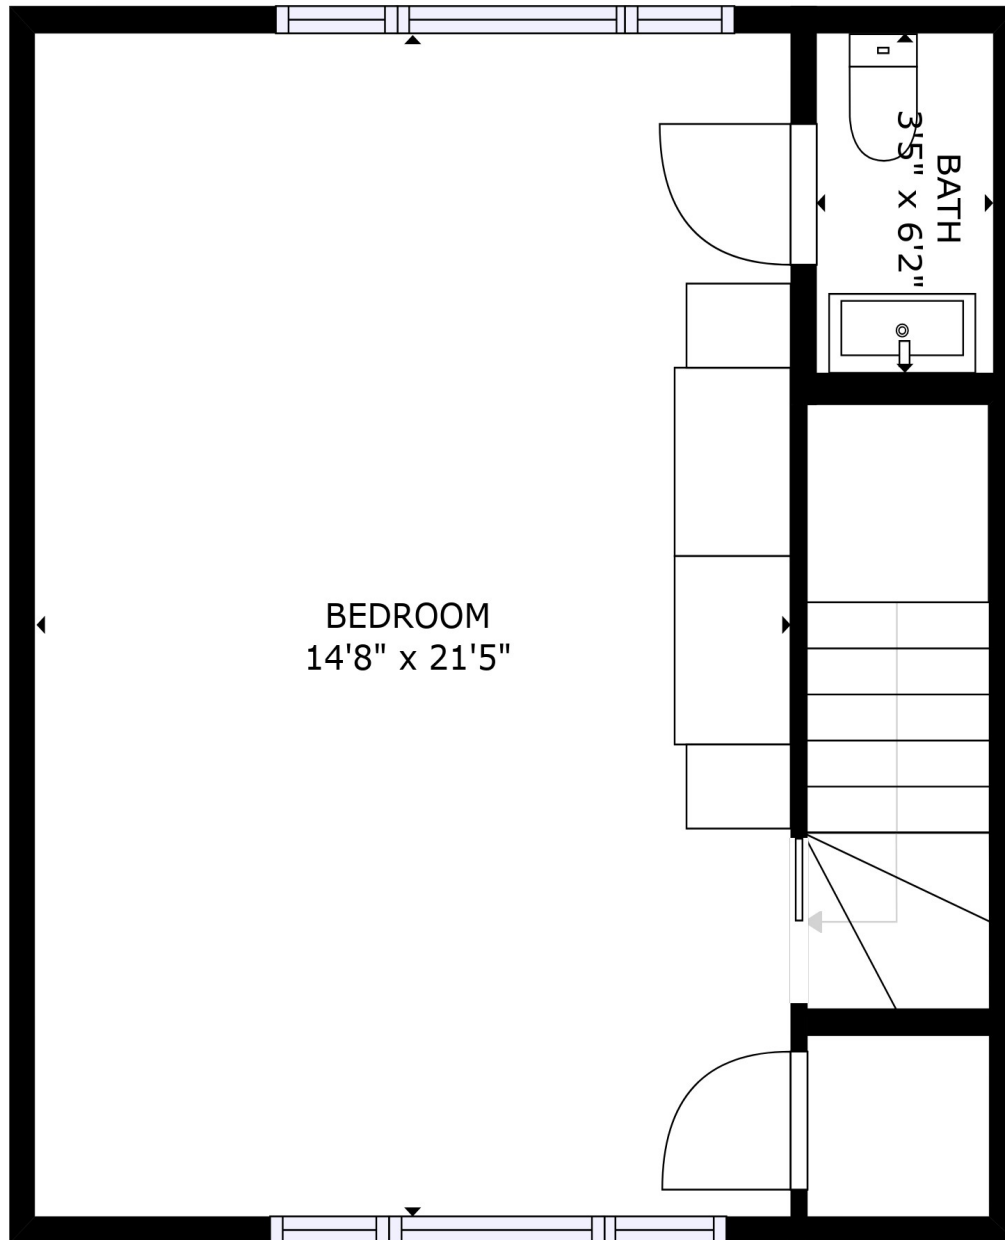

55 Circle Avenue, Pointe-Claire  
FLOOR 1

GROSS INTERNAL AREA  
FLOOR 1: 669 sq. ft, FLOOR 2: 1445 sq. ft  
FLOOR 3: 400 sq. ft  
TOTAL: 2514 sq. ft

SIZES AND DIMENSIONS ARE APPROXIMATE, ACTUAL MAY VARY.

514-500-5455  
groupeimmosolutions.com  
KW Connexion  
Agence Immobilière

55 Circle Avenue, Pointe-Claire  
 FLOOR 2

GROSS INTERNAL AREA  
 FLOOR 1: 669 sq. ft, FLOOR 2: 1445 sq. ft  
 FLOOR 3: 400 sq. ft  
 TOTAL: 2514 sq. ft

SIZES AND DIMENSIONS ARE APPROXIMATE, ACTUAL MAY VARY.

514-500-5455  
 groupeimmosolutions.com  
 KW Connexion  
 Agence Immobilière

BEDROOM  
14'8" x 21'5"

BATH  
3'5" x 6'2"

55 Circle Avenue, Pointe-Claire  
FLOOR 3

GROSS INTERNAL AREA  
FLOOR 1: 669 sq. ft, FLOOR 2: 1445 sq. ft  
FLOOR 3: 400 sq. ft  
TOTAL: 2514 sq. ft

SIZES AND DIMENSIONS ARE APPROXIMATE, ACTUAL MAY VARY.

514-500-5455  
groupeimmosolutions.com  
KW Connexion  
Agence Immobilière