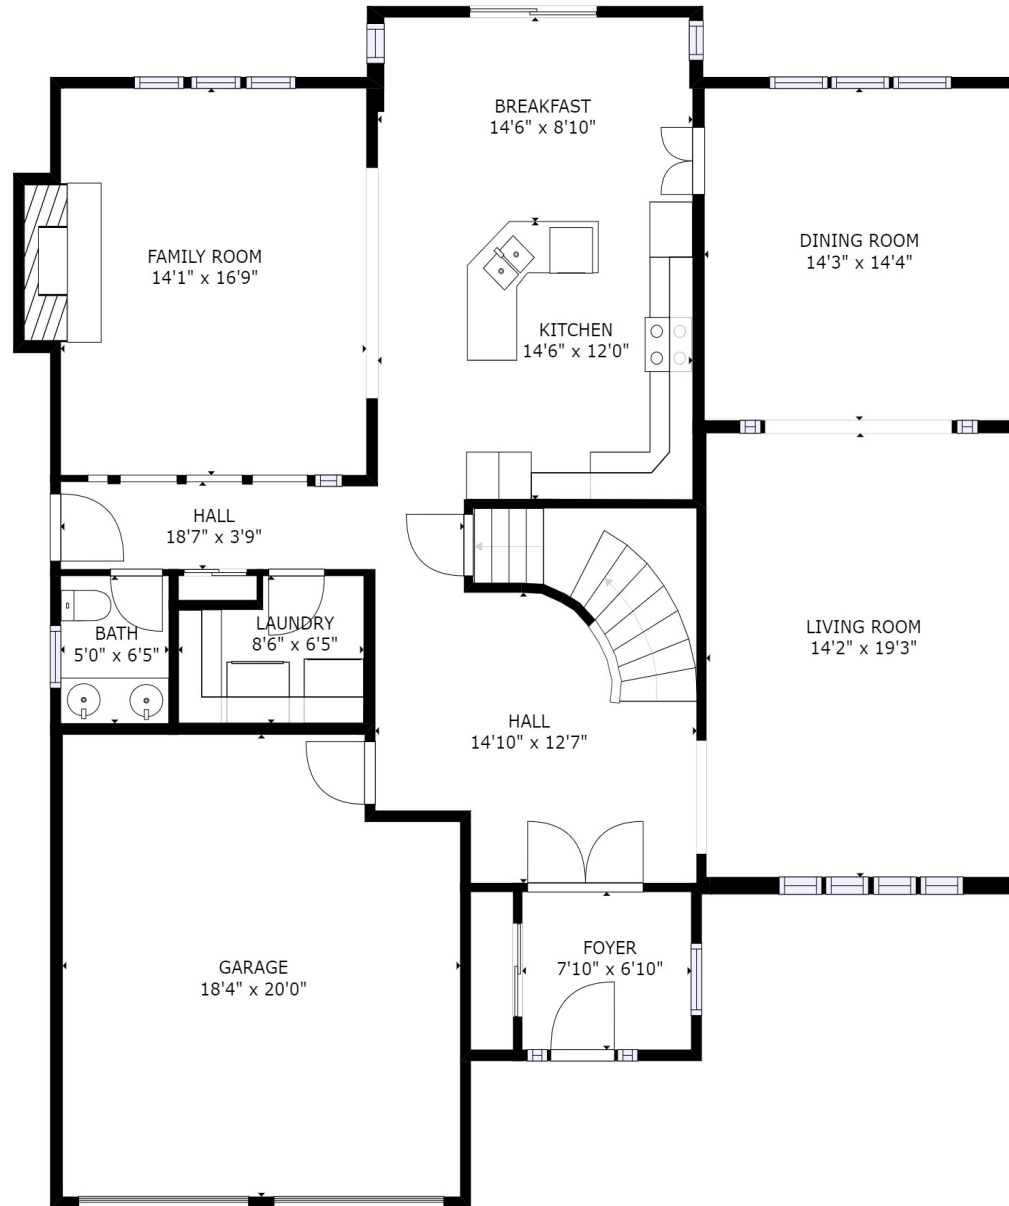

FLOOR 1

GROSS INTERNAL AREA
 FLOOR 1: 1488 sq. ft, FLOOR 2: 1524 sq. ft
 FLOOR 3: 1832 sq. ft, EXCLUDED AREAS:
 GARAGE: 350 sq. ft
 TOTAL: 4844 sq. ft

SIZES AND DIMENSIONS ARE APPROXIMATE, ACTUAL MAY VARY.

GROSS INTERNAL AREA
 FLOOR 1: 1488 sq. ft, FLOOR 2: 1524 sq. ft
 FLOOR 3: 1832 sq. ft, EXCLUDED AREAS:
 GARAGE: 350 sq. ft
 TOTAL: 4844 sq. ft

SIZES AND DIMENSIONS ARE APPROXIMATE, ACTUAL MAY VARY.

FLOOR 2

GROSS INTERNAL AREA
 FLOOR 1: 1488 sq. ft, FLOOR 2: 1524 sq. ft
 FLOOR 3: 1832 sq. ft, EXCLUDED AREAS:
 GARAGE: 350 sq. ft
 TOTAL: 4844 sq. ft

SIZES AND DIMENSIONS ARE APPROXIMATE, ACTUAL MAY VARY.

FLOOR 3