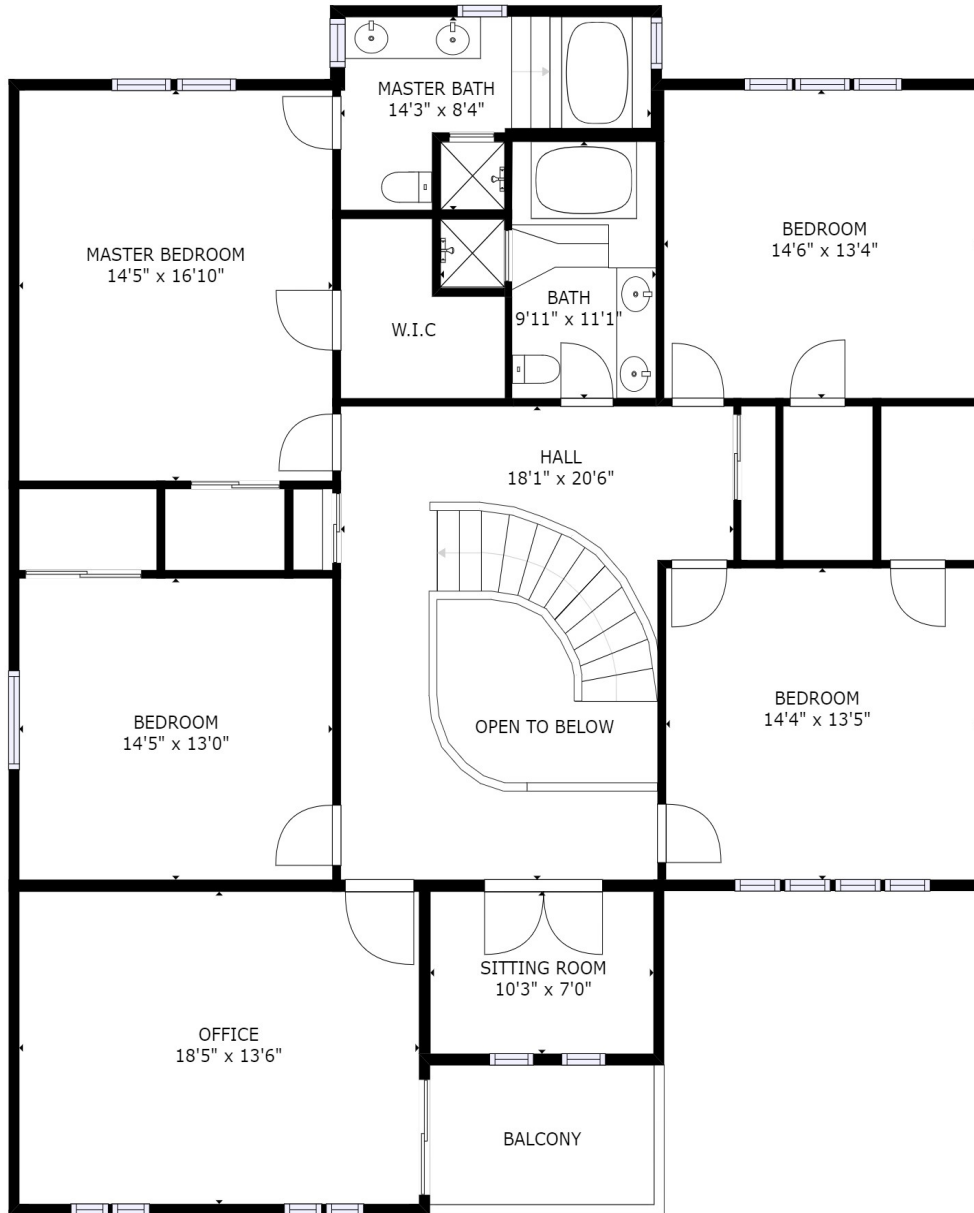

FLOOR 1

GROSS INTERNAL AREA
 FLOOR 1: 1488 sq. ft, FLOOR 2: 1524 sq. ft
 FLOOR 3: 1832 sq. ft, EXCLUDED AREAS:
 GARAGE: 350 sq. ft
 TOTAL: 4844 sq. ft

SIZES AND DIMENSIONS ARE APPROXIMATE, ACTUAL MAY VARY.

GROSS INTERNAL AREA
 FLOOR 1: 1488 sq. ft, FLOOR 2: 1524 sq. ft
 FLOOR 3: 1832 sq. ft, EXCLUDED AREAS:
 GARAGE: 350 sq. ft
 TOTAL: 4844 sq. ft

SIZES AND DIMENSIONS ARE APPROXIMATE, ACTUAL MAY VARY.

FLOOR 2

GROSS INTERNAL AREA
 FLOOR 1: 1488 sq. ft, FLOOR 2: 1524 sq. ft
 FLOOR 3: 1832 sq. ft, EXCLUDED AREAS:
 GARAGE: 350 sq. ft
 TOTAL: 4844 sq. ft

SIZES AND DIMENSIONS ARE APPROXIMATE, ACTUAL MAY VARY.

FLOOR 3