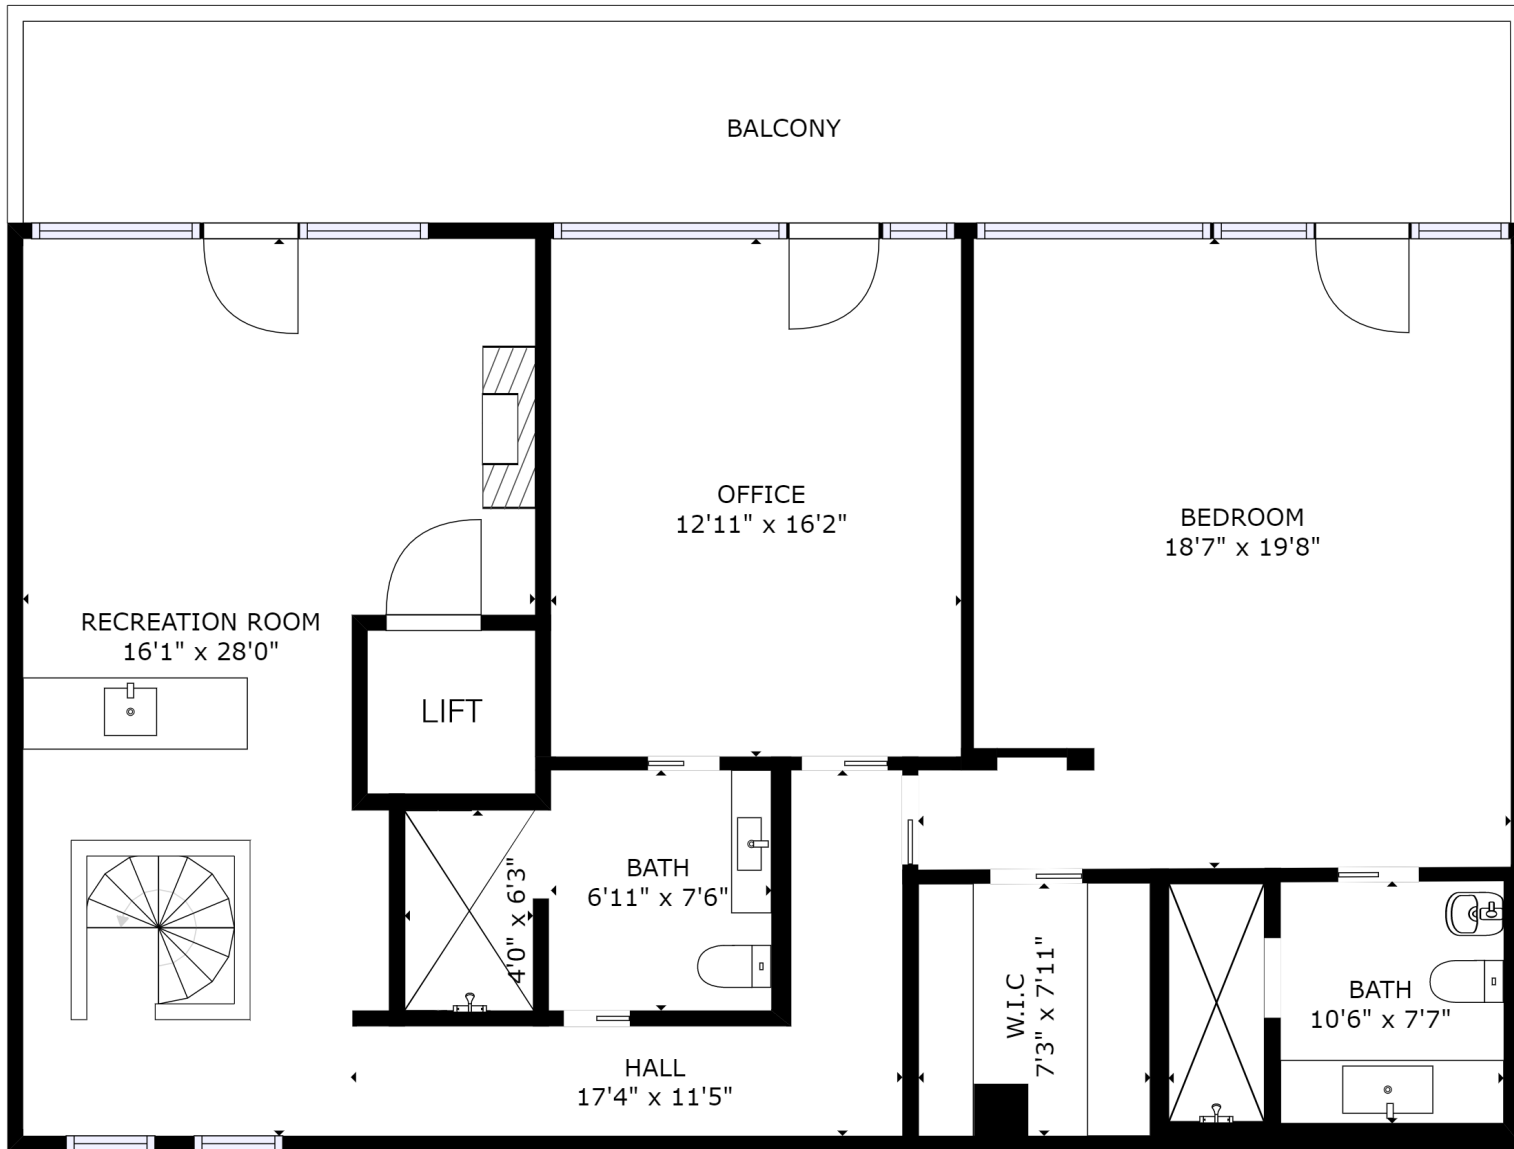

GROSS INTERNAL AREA
 FLOOR 1: 1839 sq ft, FLOOR 2: 1329 sq ft
 FLOOR 3: 1303 sq ft
 TOTAL: 4471 sq ft

SIZES AND DIMENSIONS ARE APPROXIMATE, ACTUAL MAY VARY.

FLOOR 1

MARIE-
YVONNE
PAINT

GROSS INTERNAL AREA
 FLOOR 1: 1839 sq ft, FLOOR 2: 1329 sq ft
 FLOOR 3: 1303 sq ft
 TOTAL: 4471 sq ft

SIZES AND DIMENSIONS ARE APPROXIMATE, ACTUAL MAY VARY.

FLOOR 2

MARIE-
YVONNE
PAINT

GROSS INTERNAL AREA
 FLOOR 1: 1839 sq ft, FLOOR 2: 1329 sq ft
 FLOOR 3: 1303 sq ft
 TOTAL: 4471 sq ft

SIZES AND DIMENSIONS ARE APPROXIMATE, ACTUAL MAY VARY.