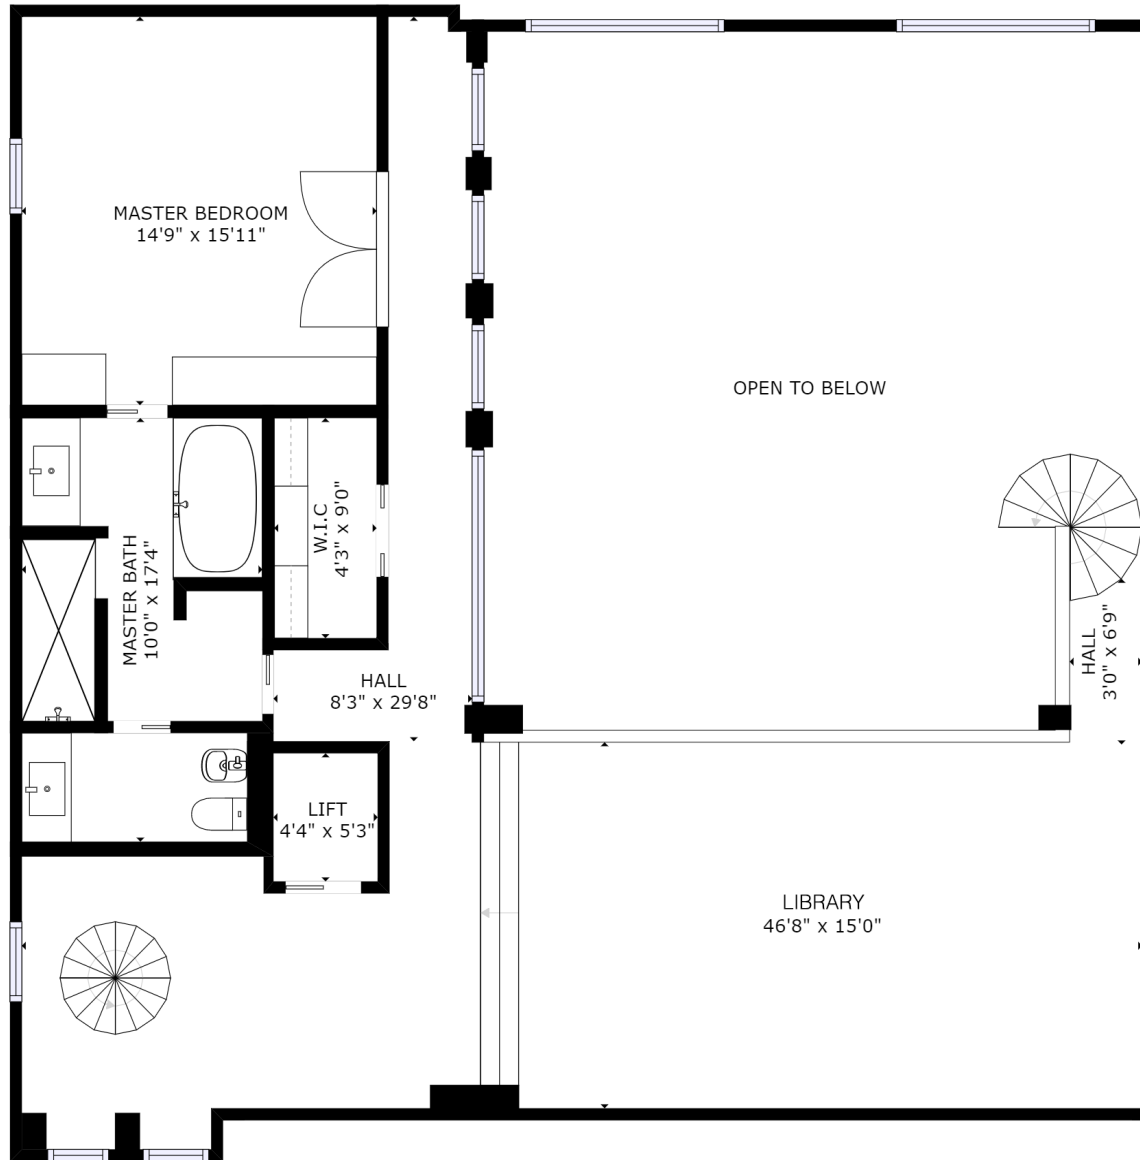

GROSS INTERNAL AREA
 FLOOR 1: 1839 sq ft, FLOOR 2: 1329 sq ft
 FLOOR 3: 1303 sq ft
 TOTAL: 4471 sq ft

SIZES AND DIMENSIONS ARE APPROXIMATE, ACTUAL MAY VARY.

FLOOR 1

MARIE-
YVONNE
PAINT

GROSS INTERNAL AREA
 FLOOR 1: 1839 sq ft, FLOOR 2: 1329 sq ft
 FLOOR 3: 1303 sq ft
 TOTAL: 4471 sq ft

SIZES AND DIMENSIONS ARE APPROXIMATE, ACTUAL MAY VARY.

FLOOR 2

MARIE-
YVONNE
PAINT

GROSS INTERNAL AREA
 FLOOR 1: 1839 sq ft, FLOOR 2: 1329 sq ft
 FLOOR 3: 1303 sq ft
 TOTAL: 4471 sq ft

SIZES AND DIMENSIONS ARE APPROXIMATE, ACTUAL MAY VARY.