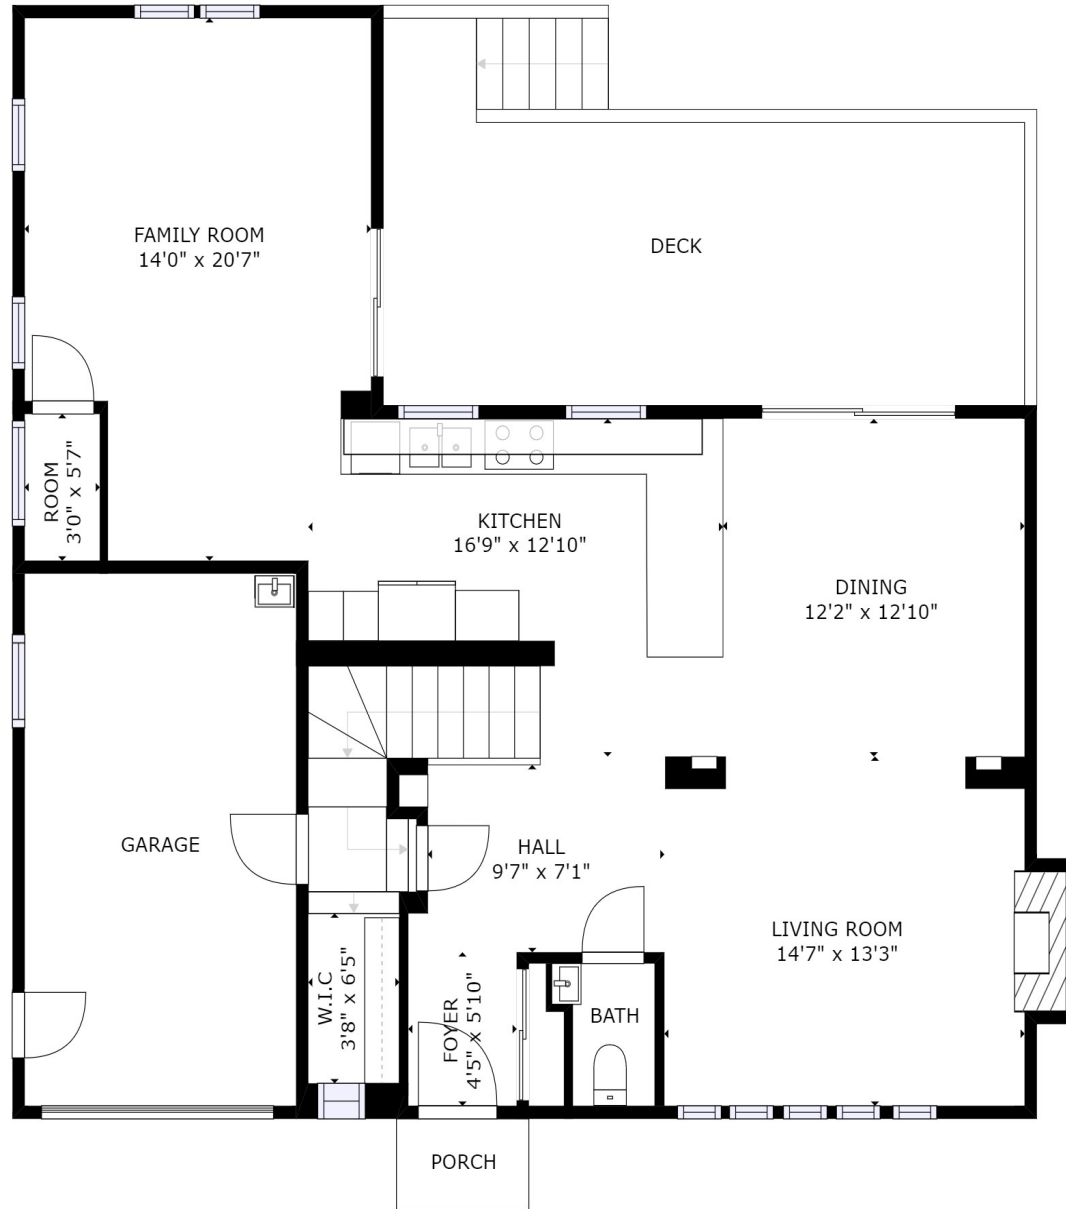

FLOOR 1

GROSS INTERNAL AREA
 FLOOR 1: 784 sq ft, FLOOR 2: 1033 sq ft
 FLOOR 3: 1041 sq ft
 TOTAL: 2858 sq ft
 SIZES AND DIMENSIONS ARE APPROXIMATE, ACTUAL MAY VARY.

MARIE-
 YVONNE
 PAINT

GROSS INTERNAL AREA
 FLOOR 1: 784 sq ft, FLOOR 2: 1033 sq ft
 FLOOR 3: 1041 sq ft
 TOTAL: 2858 sq ft

SIZES AND DIMENSIONS ARE APPROXIMATE, ACTUAL MAY VARY.

FLOOR 2

MARIE-
 YVONNE
 PAINT

FLOOR 3

GROSS INTERNAL AREA
 FLOOR 1: 784 sq ft, FLOOR 2: 1033 sq ft
 FLOOR 3: 1041 sq ft
 TOTAL: 2858 sq ft
 SIZES AND DIMENSIONS ARE APPROXIMATE, ACTUAL MAY VARY.