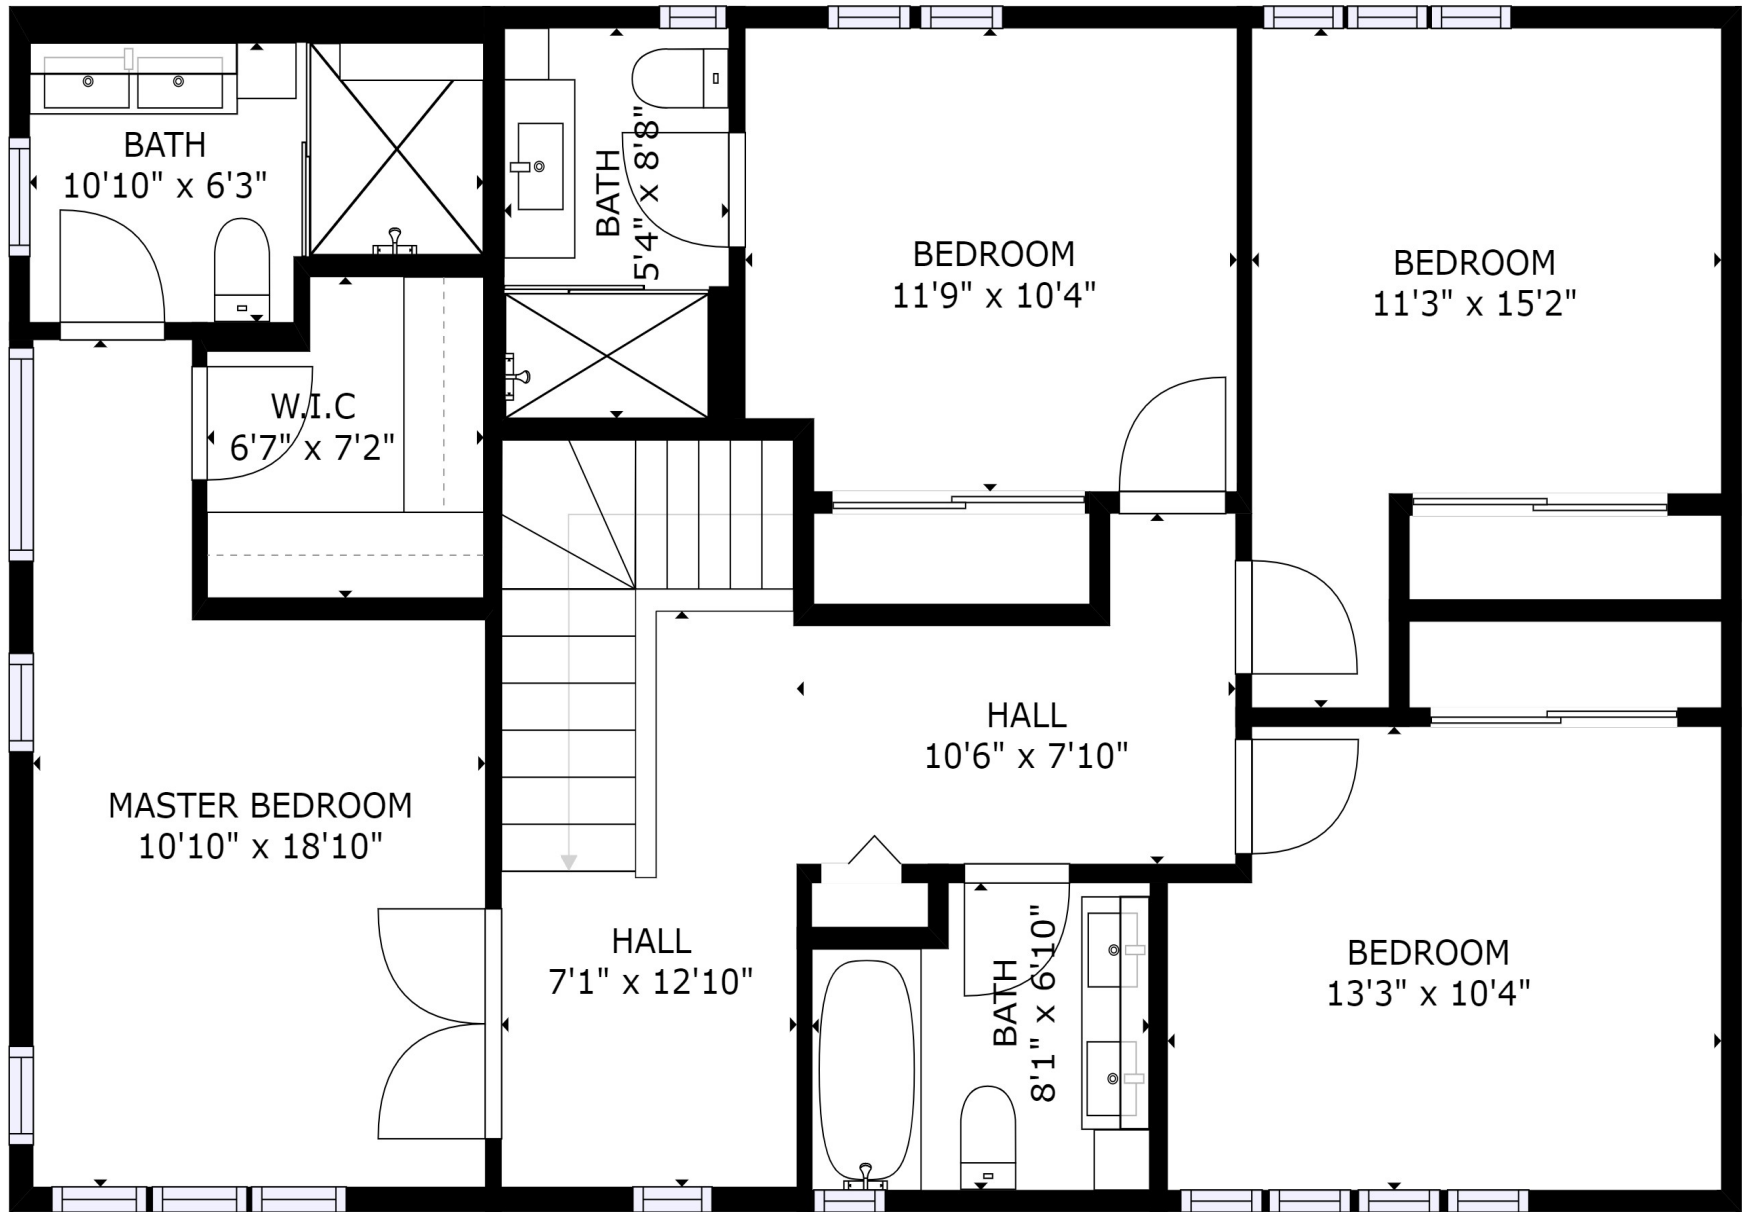

FLOOR 1

GROSS INTERNAL AREA
 FLOOR 1: 784 sq ft, FLOOR 2: 1033 sq ft
 FLOOR 3: 1041 sq ft
 TOTAL: 2858 sq ft
 SIZES AND DIMENSIONS ARE APPROXIMATE, ACTUAL MAY VARY.

MARIE-
 YVONNE
 PAINT

GROSS INTERNAL AREA
 FLOOR 1: 784 sq ft, FLOOR 2: 1033 sq ft
 FLOOR 3: 1041 sq ft
 TOTAL: 2858 sq ft

SIZES AND DIMENSIONS ARE APPROXIMATE, ACTUAL MAY VARY.

FLOOR 2

MARIE-
 YVONNE
 PAINT

FLOOR 3

GROSS INTERNAL AREA
 FLOOR 1: 784 sq ft, FLOOR 2: 1033 sq ft
 FLOOR 3: 1041 sq ft
 TOTAL: 2858 sq ft
 SIZES AND DIMENSIONS ARE APPROXIMATE, ACTUAL MAY VARY.