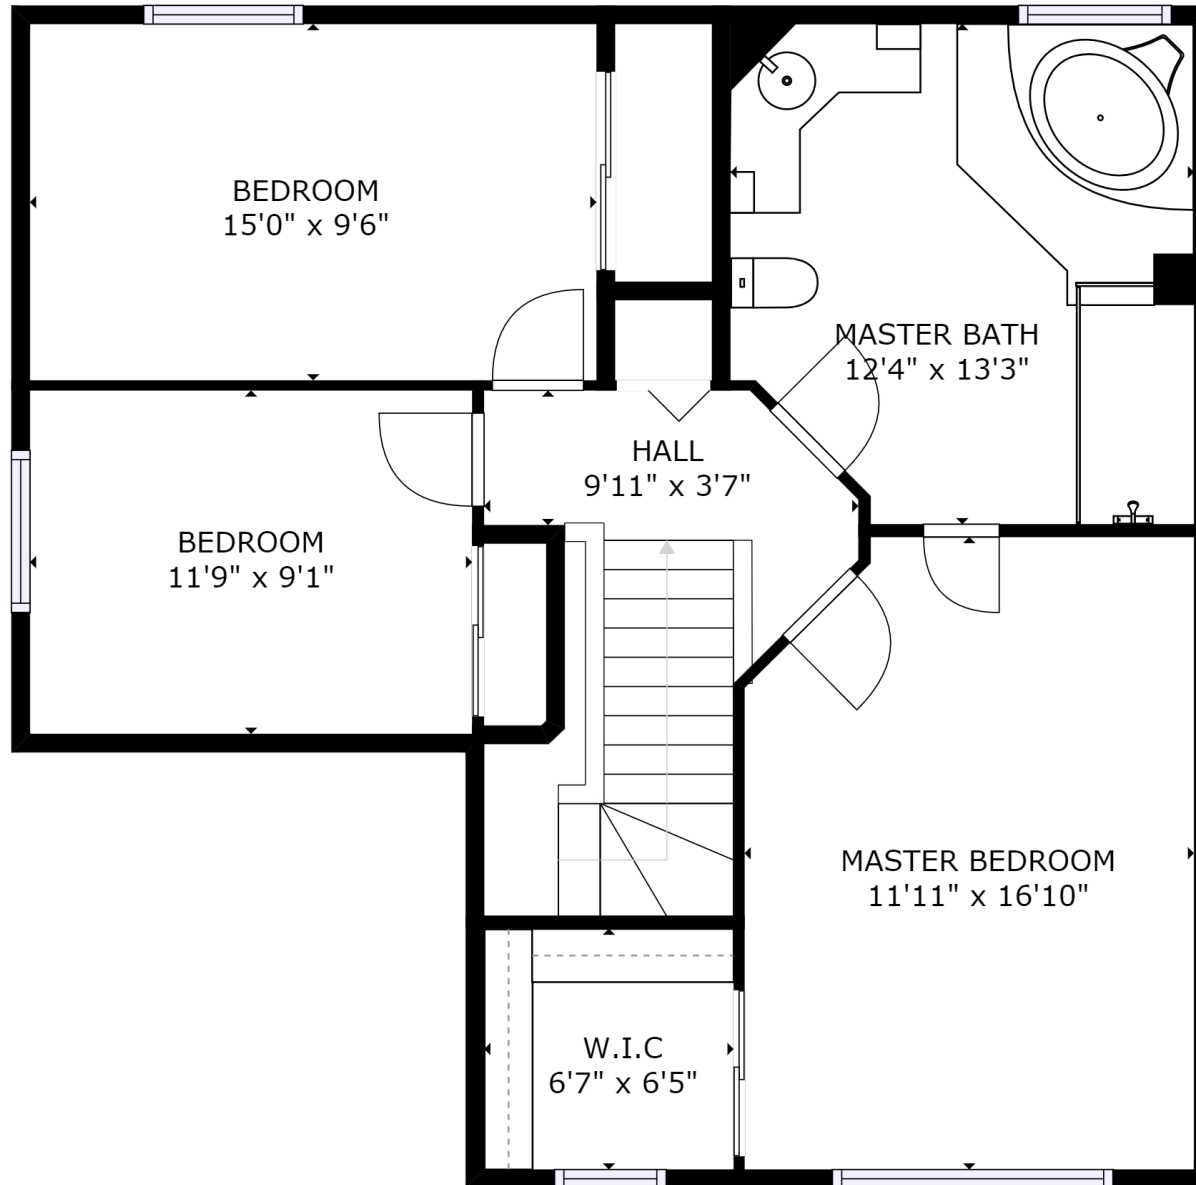

GROSS INTERNAL AREA
 FLOOR 1: 753 sq ft, FLOOR 2: 816 sq ft
 FLOOR 3: 788 sq ft, EXCLUDED AREAS:
 GARAGE: 212 sq ft
 TOTAL: 2356 sq ft

SIZES AND DIMENSIONS ARE APPROXIMATE, ACTUAL MAY VARY.

GROSS INTERNAL AREA
 FLOOR 1: 753 sq ft, FLOOR 2: 816 sq ft
 FLOOR 3: 788 sq ft, EXCLUDED AREAS:
 GARAGE: 212 sq ft
 TOTAL: 2356 sq ft

SIZES AND DIMENSIONS ARE APPROXIMATE, ACTUAL MAY VARY.

GROSS INTERNAL AREA
 FLOOR 1: 753 sq ft, FLOOR 2: 816 sq ft
 FLOOR 3: 788 sq ft, EXCLUDED AREAS:
 GARAGE: 212 sq ft
 TOTAL: 2356 sq ft

SIZES AND DIMENSIONS ARE APPROXIMATE, ACTUAL MAY VARY.