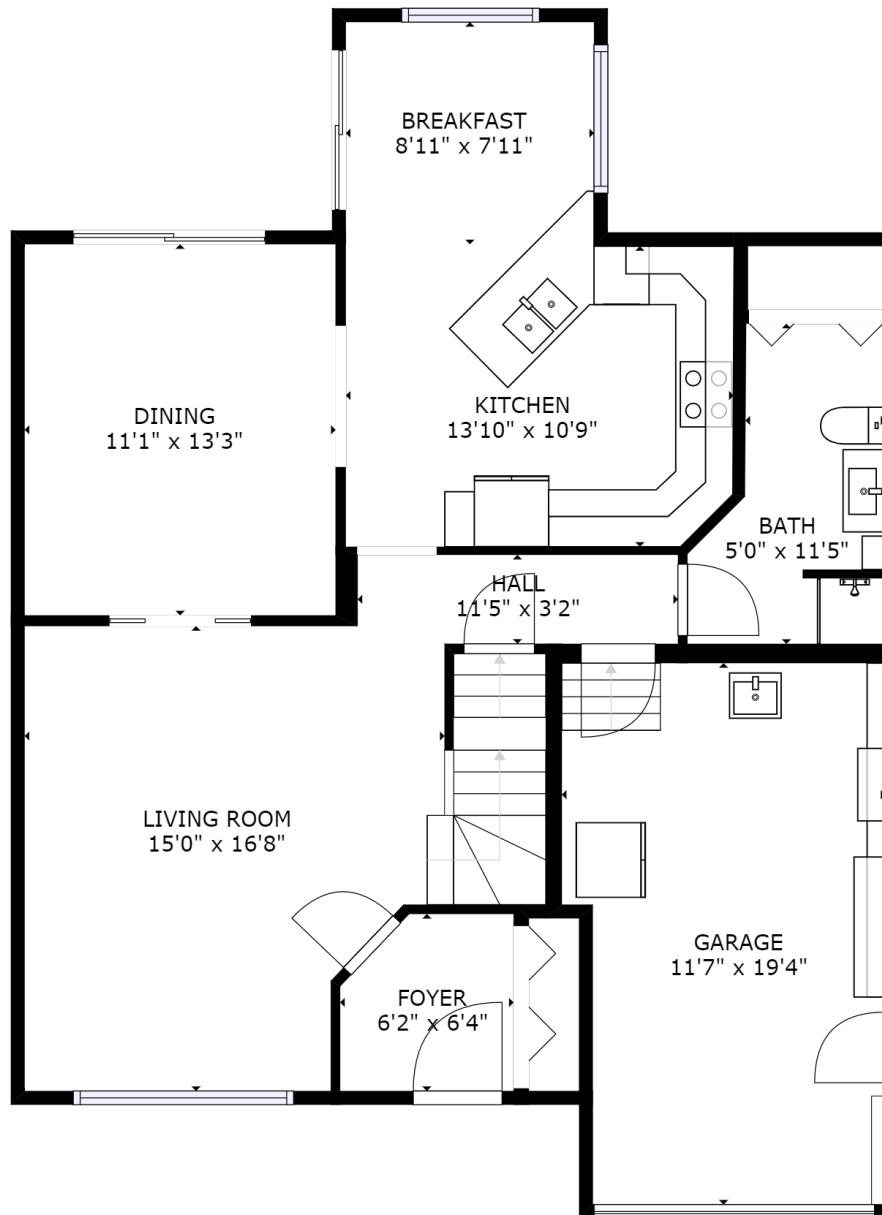

GROSS INTERNAL AREA
 FLOOR 1: 753 sq ft, FLOOR 2: 816 sq ft
 FLOOR 3: 788 sq ft, EXCLUDED AREAS:
 GARAGE: 212 sq ft
 TOTAL: 2356 sq ft

SIZES AND DIMENSIONS ARE APPROXIMATE, ACTUAL MAY VARY.

GROSS INTERNAL AREA
 FLOOR 1: 753 sq ft, FLOOR 2: 816 sq ft
 FLOOR 3: 788 sq ft, EXCLUDED AREAS:
 GARAGE: 212 sq ft
 TOTAL: 2356 sq ft

SIZES AND DIMENSIONS ARE APPROXIMATE, ACTUAL MAY VARY.

GROSS INTERNAL AREA
 FLOOR 1: 753 sq ft, FLOOR 2: 816 sq ft
 FLOOR 3: 788 sq ft, EXCLUDED AREAS:
 GARAGE: 212 sq ft
 TOTAL: 2356 sq ft

SIZES AND DIMENSIONS ARE APPROXIMATE, ACTUAL MAY VARY.