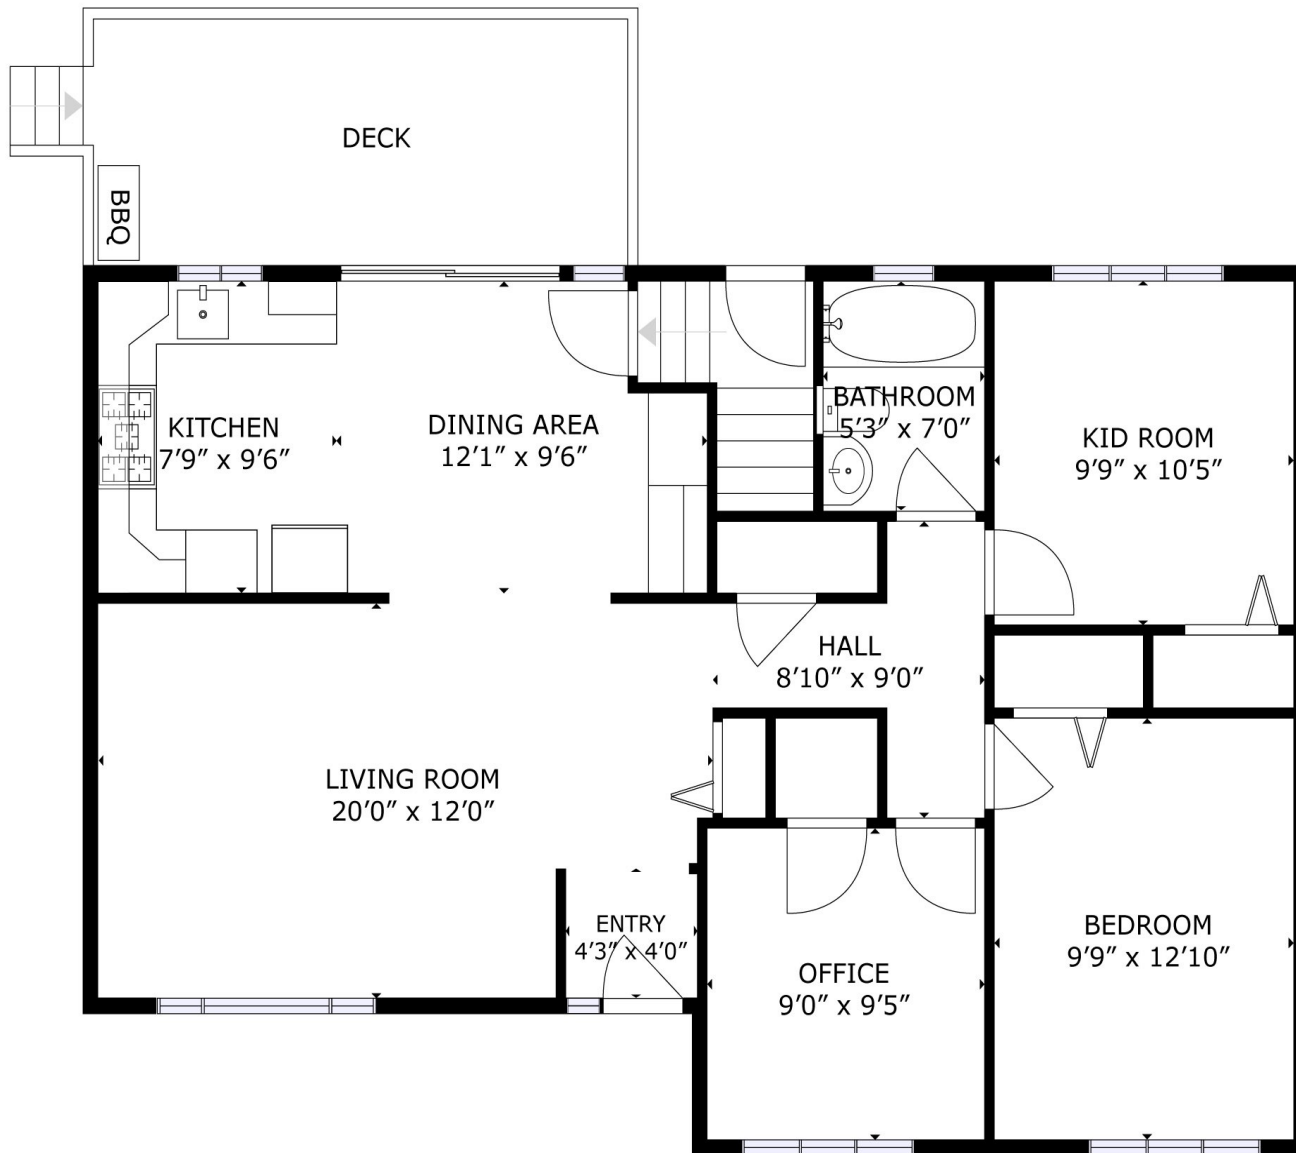

BASEMENT

GROSS INTERNAL AREA
 FLOOR 1: 613 sq.ft, FLOOR 2: 925 sq.ft
 EXCLUDED AREAS: GARAGE: 193 sq.ft
 TOTAL: 1538 sq.ft

SIZES AND DIMENSIONS ARE APPROXIMATE, ACTUAL MAY VARY.

514-500-5455
 groupeimmosolutions.com
 KW Connexion
 Agence Immobilière

GROUND FLOOR

GROSS INTERNAL AREA
 FLOOR 1: 613 sq.ft, FLOOR 2: 925 sq.ft
 EXCLUDED AREAS: GARAGE: 193 sq.ft
 TOTAL: 1538 sq.ft

SIZES AND DIMENSIONS ARE APPROXIMATE, ACTUAL MAY VARY.

514-500-5455
 groupeimmosolutions.com
 KW Connexion
 Agence Immobilière