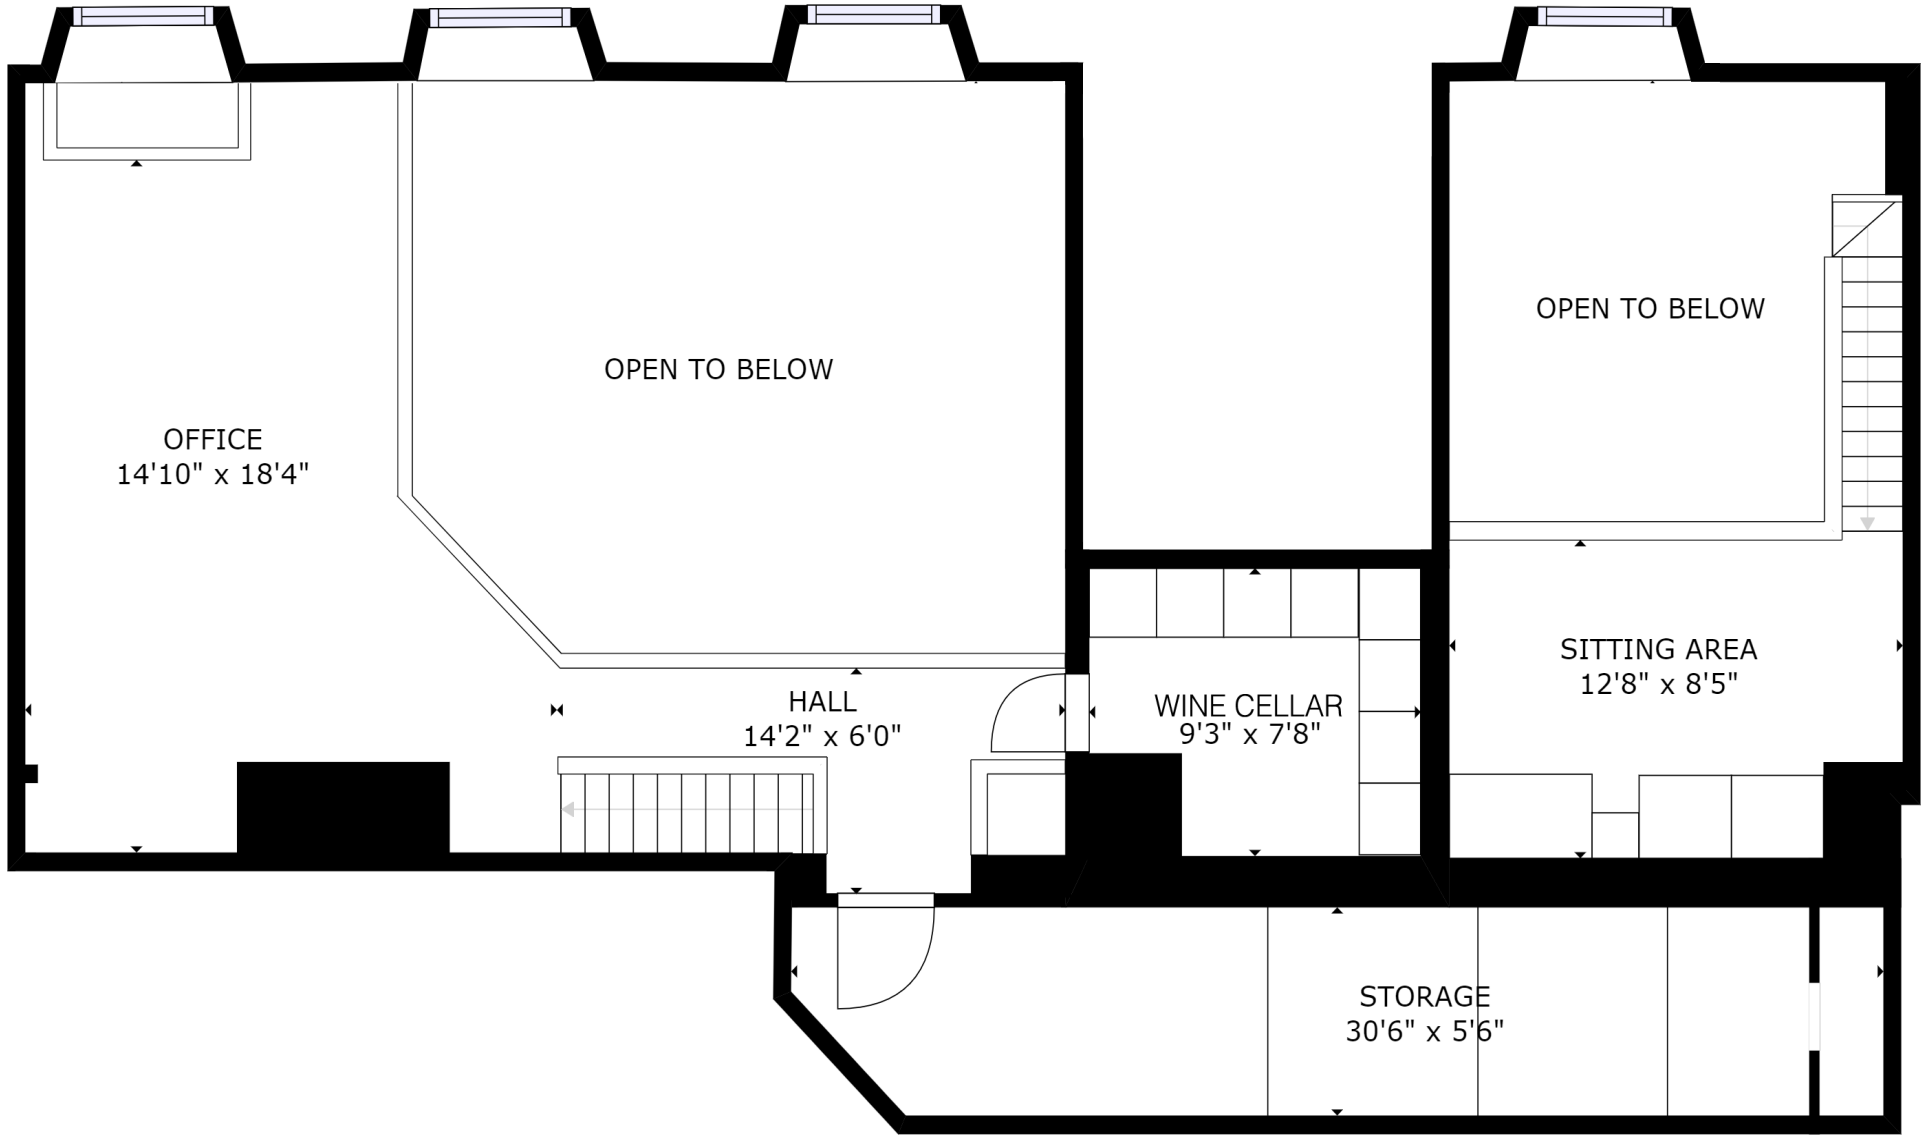

FLOOR 1

GROSS INTERNAL AREA
 FLOOR 1: 1299 sq ft, FLOOR 2: 731 sq ft
 TOTAL: 2030 sq ft
 SIZES AND DIMENSIONS ARE APPROXIMATE, ACTUAL MAY VARY.

FLOOR 2

GROSS INTERNAL AREA
 FLOOR 1: 1299 sq ft, FLOOR 2: 731 sq ft
 TOTAL: 2030 sq ft
 SIZES AND DIMENSIONS ARE APPROXIMATE, ACTUAL MAY VARY.