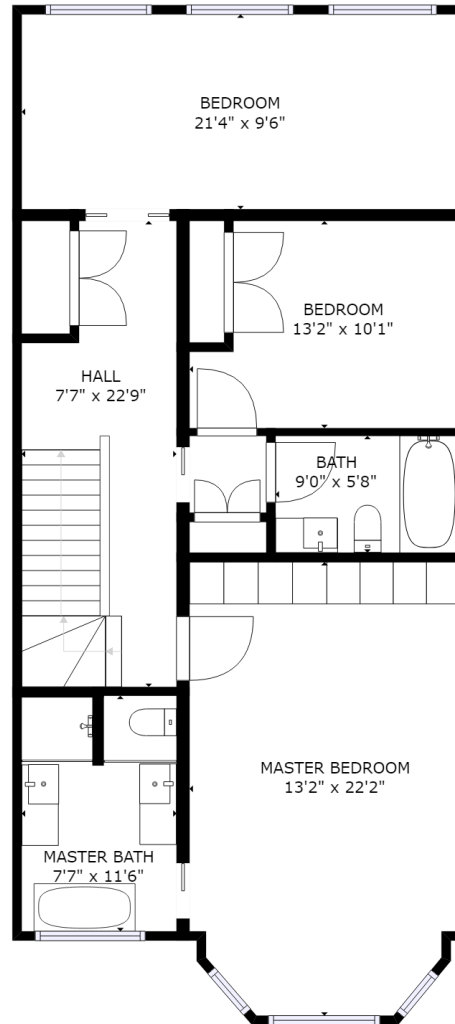

GROSS INTERNAL AREA
 FLOOR 1: 502 sq ft, FLOOR 2: 989 sq ft
 FLOOR 3: 996 sq ft, EXCLUDED AREAS:
 GARAGE: 452 sq ft
 TOTAL: 2487 sq ft

SIZES AND DIMENSIONS ARE APPROXIMATE, ACTUAL MAY VARY.

FLOOR 1

GROSS INTERNAL AREA
 FLOOR 1: 502 sq ft, FLOOR 2: 989 sq ft
 FLOOR 3: 996 sq ft, EXCLUDED AREAS:
 GARAGE: 452 sq ft
 TOTAL: 2487 sq ft

SIZES AND DIMENSIONS ARE APPROXIMATE, ACTUAL MAY VARY.

FLOOR 2

GROSS INTERNAL AREA
 FLOOR 1: 502 sq ft, FLOOR 2: 989 sq ft
 FLOOR 3: 996 sq ft, EXCLUDED AREAS:
 GARAGE: 452 sq ft
 TOTAL: 2487 sq ft

SIZES AND DIMENSIONS ARE APPROXIMATE, ACTUAL MAY VARY.

FLOOR 3