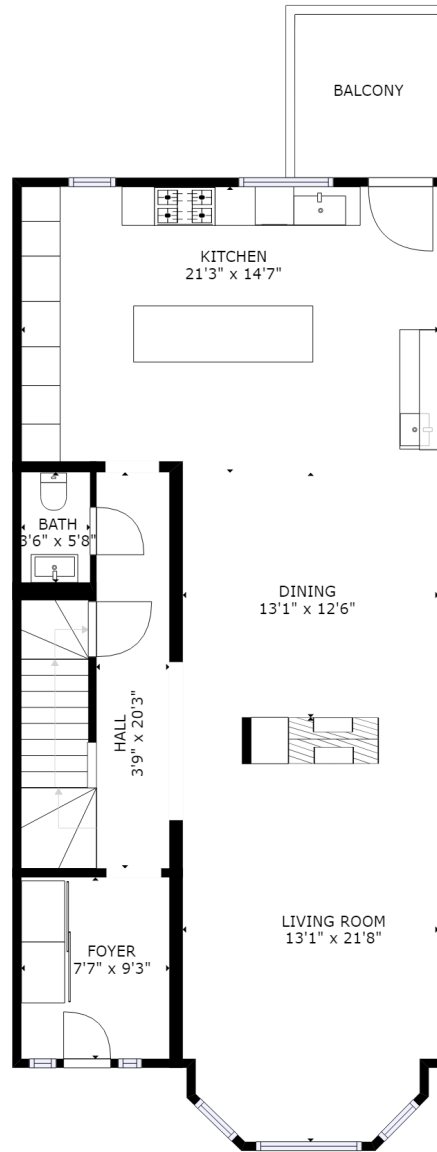

GROSS INTERNAL AREA
 FLOOR 1: 502 sq ft, FLOOR 2: 989 sq ft
 FLOOR 3: 996 sq ft, EXCLUDED AREAS:
 GARAGE: 452 sq ft
 TOTAL: 2487 sq ft

SIZES AND DIMENSIONS ARE APPROXIMATE, ACTUAL MAY VARY.

FLOOR 1

GROSS INTERNAL AREA
 FLOOR 1: 502 sq ft, FLOOR 2: 989 sq ft
 FLOOR 3: 996 sq ft, EXCLUDED AREAS:
 GARAGE: 452 sq ft
 TOTAL: 2487 sq ft

SIZES AND DIMENSIONS ARE APPROXIMATE, ACTUAL MAY VARY.

FLOOR 2

GROSS INTERNAL AREA
 FLOOR 1: 502 sq ft, FLOOR 2: 989 sq ft
 FLOOR 3: 996 sq ft, EXCLUDED AREAS:
 GARAGE: 452 sq ft
 TOTAL: 2487 sq ft

SIZES AND DIMENSIONS ARE APPROXIMATE, ACTUAL MAY VARY.

FLOOR 3