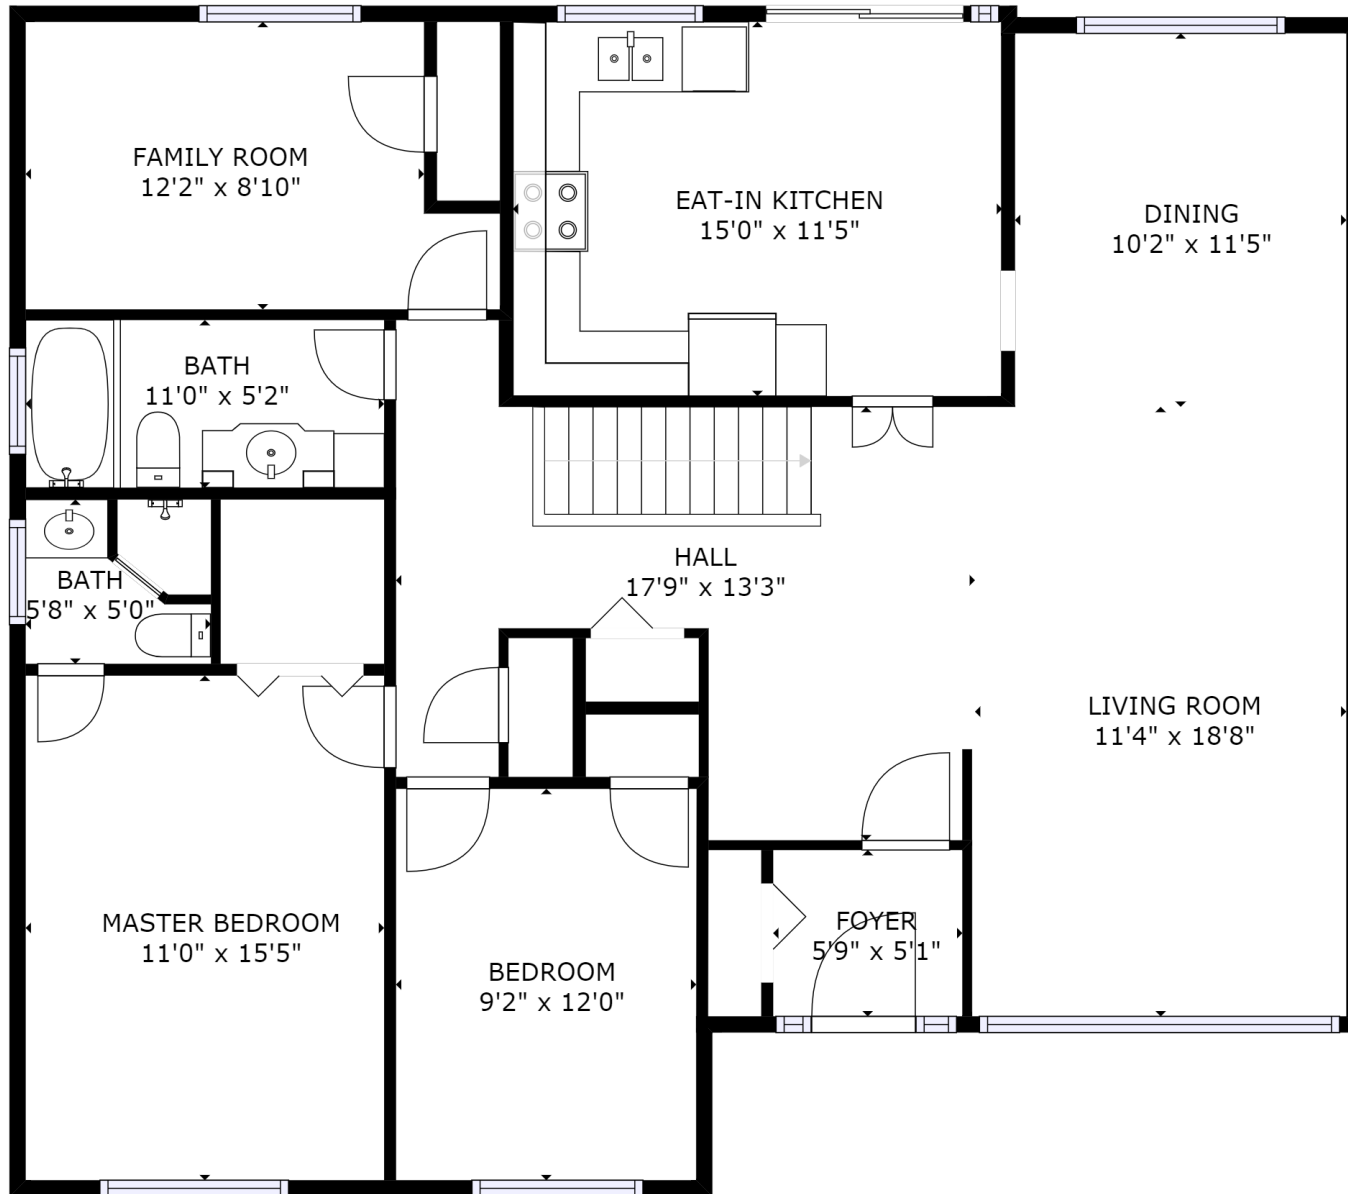

FLOOR 1

GROSS INTERNAL AREA
 FLOOR 1: 1056 sq ft, FLOOR 2: 1328 sq ft
 EXCLUDED AREAS: , GARAGE: 245 sq ft
 TOTAL: 2385 sq ft
 SIZES AND DIMENSIONS ARE APPROXIMATE, ACTUAL MAY VARY.

GROSS INTERNAL AREA
 FLOOR 1: 1056 sq ft, FLOOR 2: 1328 sq ft
 EXCLUDED AREAS: , GARAGE: 245 sq ft
 TOTAL: 2385 sq ft

SIZES AND DIMENSIONS ARE APPROXIMATE, ACTUAL MAY VARY.

kw PRESTIGE
 KELLERWILLIAMS.