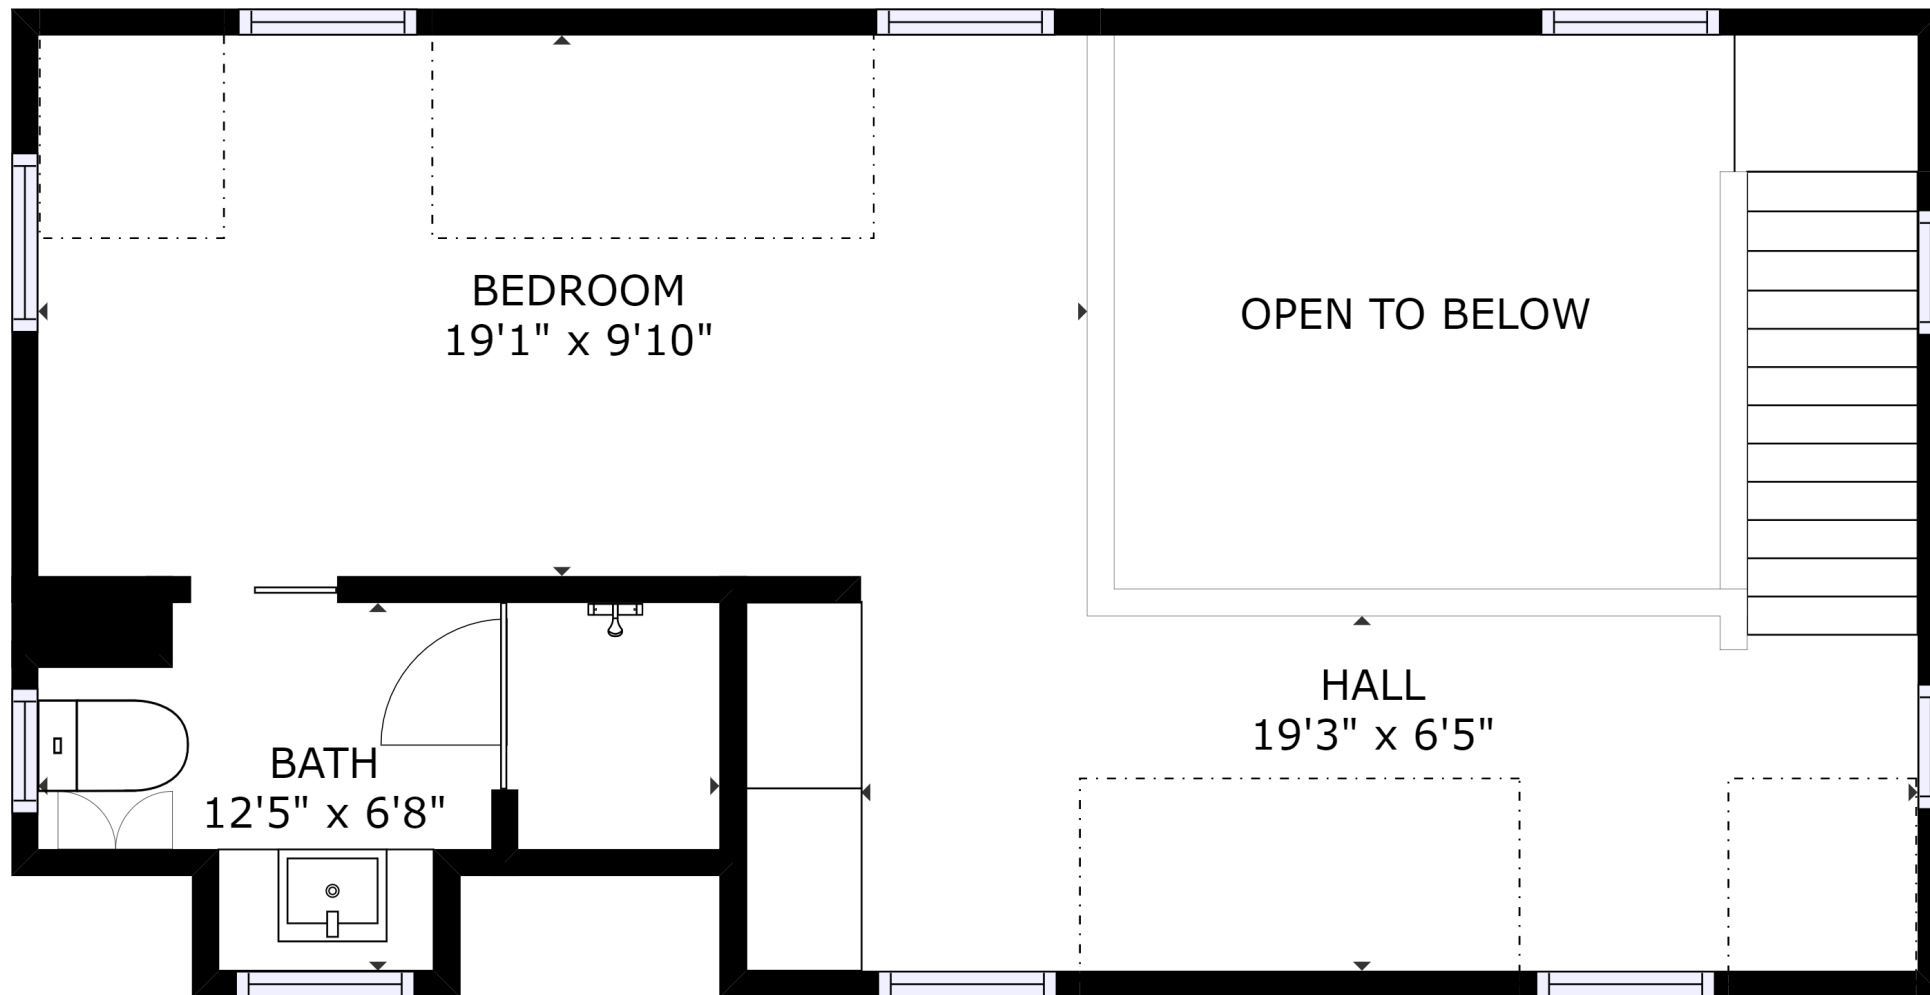

178 Rue de Senneville (Guest House)

GROSS INTERNAL AREA

FLOOR 1 : 957 sq ft, FLOOR 2 : 343 sq ft

EXCLUDED AREAS : REDUCED HEADROOM BELOW 1.5M: 93 sq ft

TOTAL: 1301 sq ft

SIZES AND DIMENSIONS ARE APPROXIMATE, ACTUAL MAY VARY.