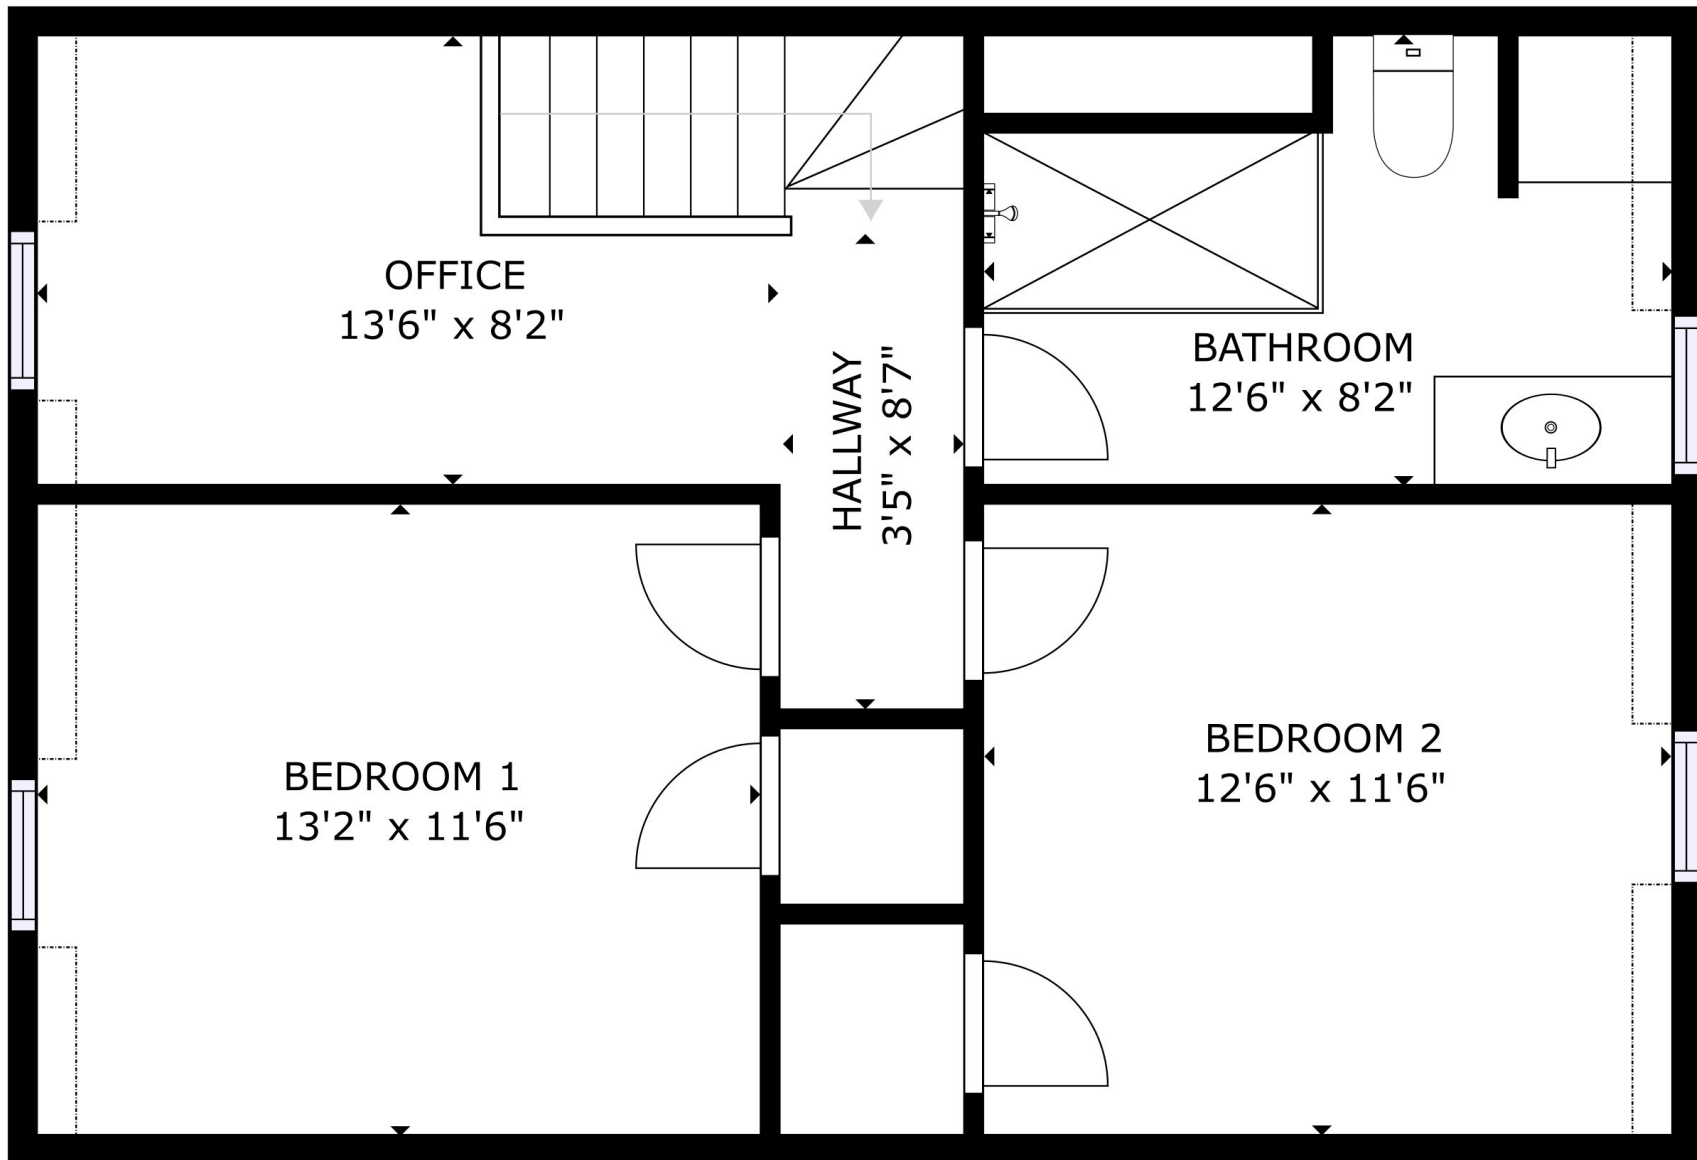

1730 ATATEKEN, LE VILLAGE

ÉTAGE- FLOOR 1

GROSS INTERNAL AREA
 FLOOR 1: 675 sq ft, FLOOR 2: 574 sq ft
 REDUCED HEADROOM: 18 sq ft
 TOTAL: 1249 sq ft
 SIZES AND DIMENSIONS ARE APPROXIMATE, ACTUAL MAY VARY.

1703 ATATEKEN. LE VILLAGE

ÉTAGE - FLOOR 2

GROSS INTERNAL AREA
 FLOOR 1: 675 sq ft, FLOOR 2: 574 sq ft
 REDUCED HEADROOM: 18 sq ft
 TOTAL: 1249 sq ft

SIZES AND DIMENSIONS ARE APPROXIMATE, ACTUAL MAY VARY.