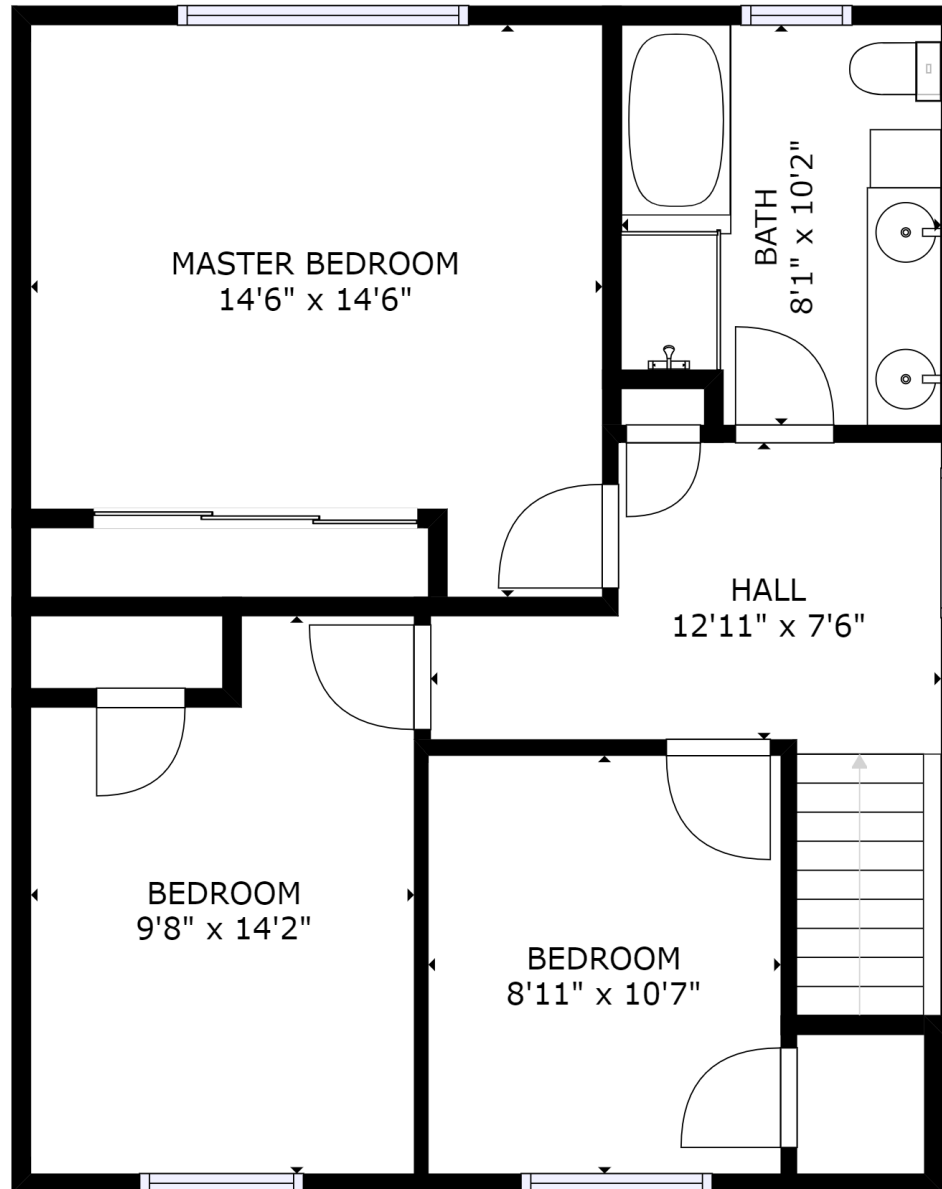

FLOOR 1

GROSS INTERNAL AREA
 FLOOR 1: 528 sq ft, FLOOR 2: 788 sq ft
 FLOOR 3: 669 sq ft, EXCLUDED AREAS:
 GARAGE: 226 sq ft
 TOTAL: 1985 sq ft
 SIZES AND DIMENSIONS ARE APPROXIMATE, ACTUAL MAY VARY.

kw PRESTIGE
 KELLERWILLIAMS.

GROSS INTERNAL AREA
 FLOOR 1: 528 sq ft, FLOOR 2: 788 sq ft
 FLOOR 3: 669 sq ft, EXCLUDED AREAS:
 GARAGE: 226 sq ft
 TOTAL: 1985 sq ft

SIZES AND DIMENSIONS ARE APPROXIMATE, ACTUAL MAY VARY.

FLOOR 2

kw PRESTIGE
 KELLERWILLIAMS.

GROSS INTERNAL AREA
 FLOOR 1: 528 sq ft, FLOOR 2: 788 sq ft
 FLOOR 3: 669 sq ft, EXCLUDED AREAS:
 GARAGE: 226 sq ft
 TOTAL: 1985 sq ft

SIZES AND DIMENSIONS ARE APPROXIMATE, ACTUAL MAY VARY.

FLOOR 3

kw PRESTIGE
 KELLERWILLIAMS.