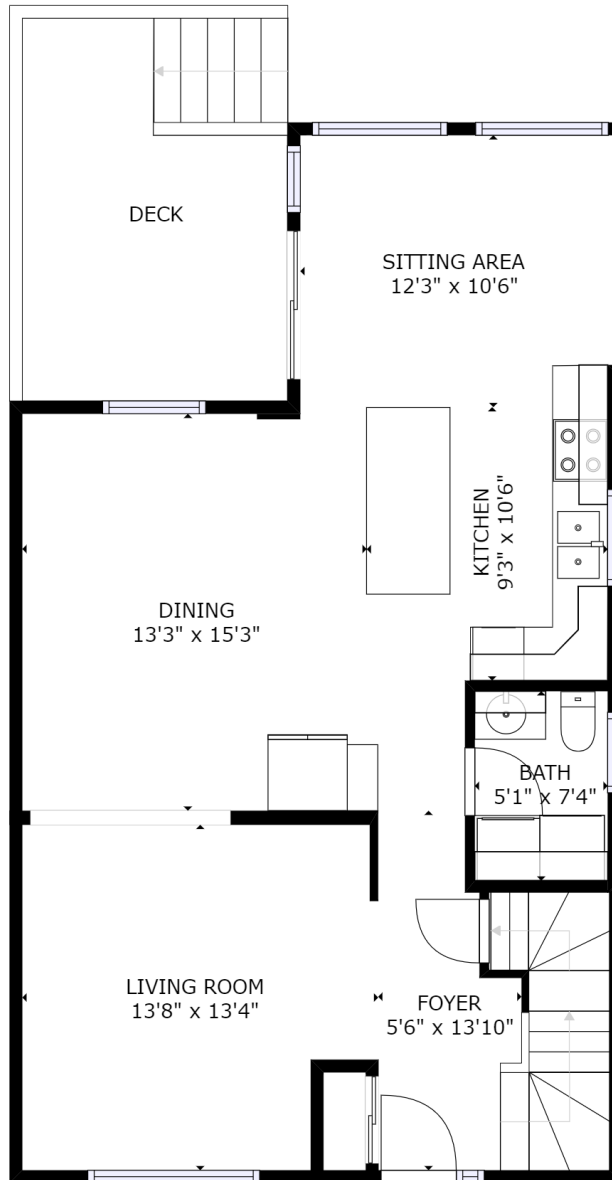

FLOOR 1

GROSS INTERNAL AREA
 FLOOR 1: 528 sq ft, FLOOR 2: 788 sq ft
 FLOOR 3: 669 sq ft, EXCLUDED AREAS:
 GARAGE: 226 sq ft
 TOTAL: 1985 sq ft
 SIZES AND DIMENSIONS ARE APPROXIMATE, ACTUAL MAY VARY.

kw PRESTIGE
 KELLERWILLIAMS.

GROSS INTERNAL AREA
 FLOOR 1: 528 sq ft, FLOOR 2: 788 sq ft
 FLOOR 3: 669 sq ft, EXCLUDED AREAS:
 GARAGE: 226 sq ft
 TOTAL: 1985 sq ft

SIZES AND DIMENSIONS ARE APPROXIMATE, ACTUAL MAY VARY.

FLOOR 2

kw PRESTIGE
 KELLERWILLIAMS.

GROSS INTERNAL AREA
 FLOOR 1: 528 sq ft, FLOOR 2: 788 sq ft
 FLOOR 3: 669 sq ft, EXCLUDED AREAS:
 GARAGE: 226 sq ft
 TOTAL: 1985 sq ft

SIZES AND DIMENSIONS ARE APPROXIMATE, ACTUAL MAY VARY.

FLOOR 3

kw PRESTIGE
 KELLERWILLIAMS.