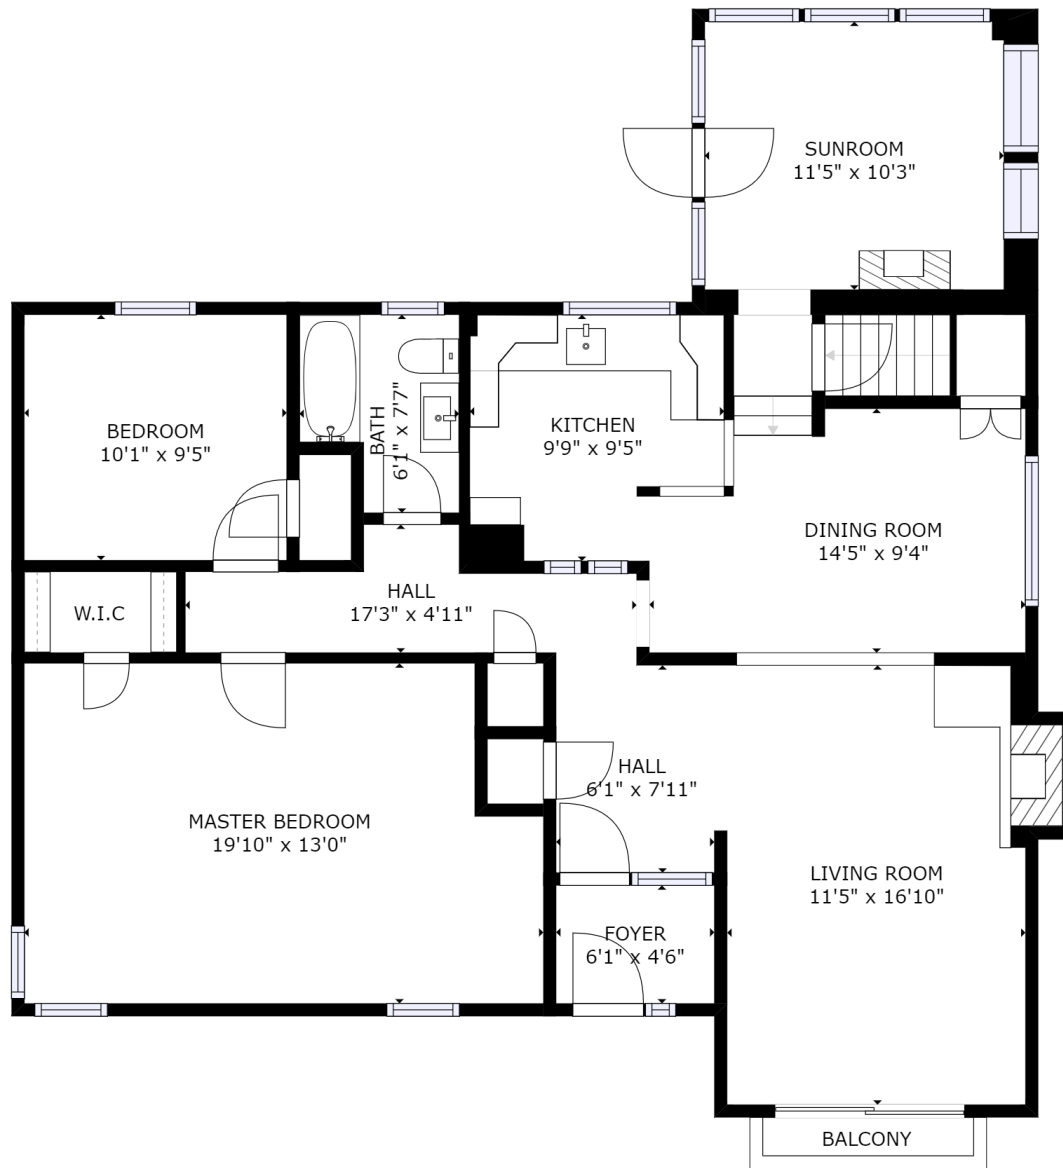

GROSS INTERNAL AREA
 FLOOR 1: 1015 sq ft, FLOOR 2: 1190 sq ft
 TOTAL: 2205 sq ft

SIZES AND DIMENSIONS ARE APPROXIMATE, ACTUAL MAY VARY.

FLOOR 2

GROSS INTERNAL AREA
 FLOOR 1: 1015 sq ft, FLOOR 2: 1190 sq ft
 TOTAL: 2205 sq ft
 SIZES AND DIMENSIONS ARE APPROXIMATE, ACTUAL MAY VARY.