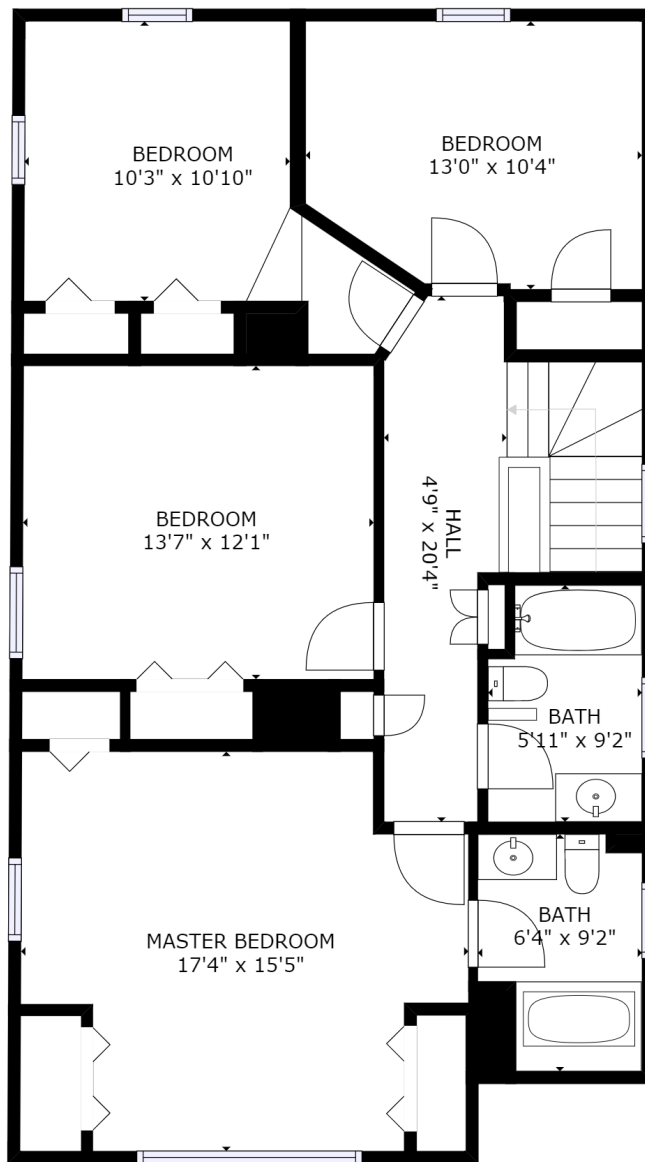

GROSS INTERNAL AREA
 FLOOR 1: 1644 sq ft, FLOOR 2: 1020 sq ft
 TOTAL: 2664 sq ft

SIZES AND DIMENSIONS ARE APPROXIMATE, ACTUAL MAY VARY.

GROSS INTERNAL AREA
 FLOOR 1: 1644 sq ft, FLOOR 2: 1020 sq ft
 TOTAL: 2664 sq ft

SIZES AND DIMENSIONS ARE APPROXIMATE, ACTUAL MAY VARY.

FLOOR 2