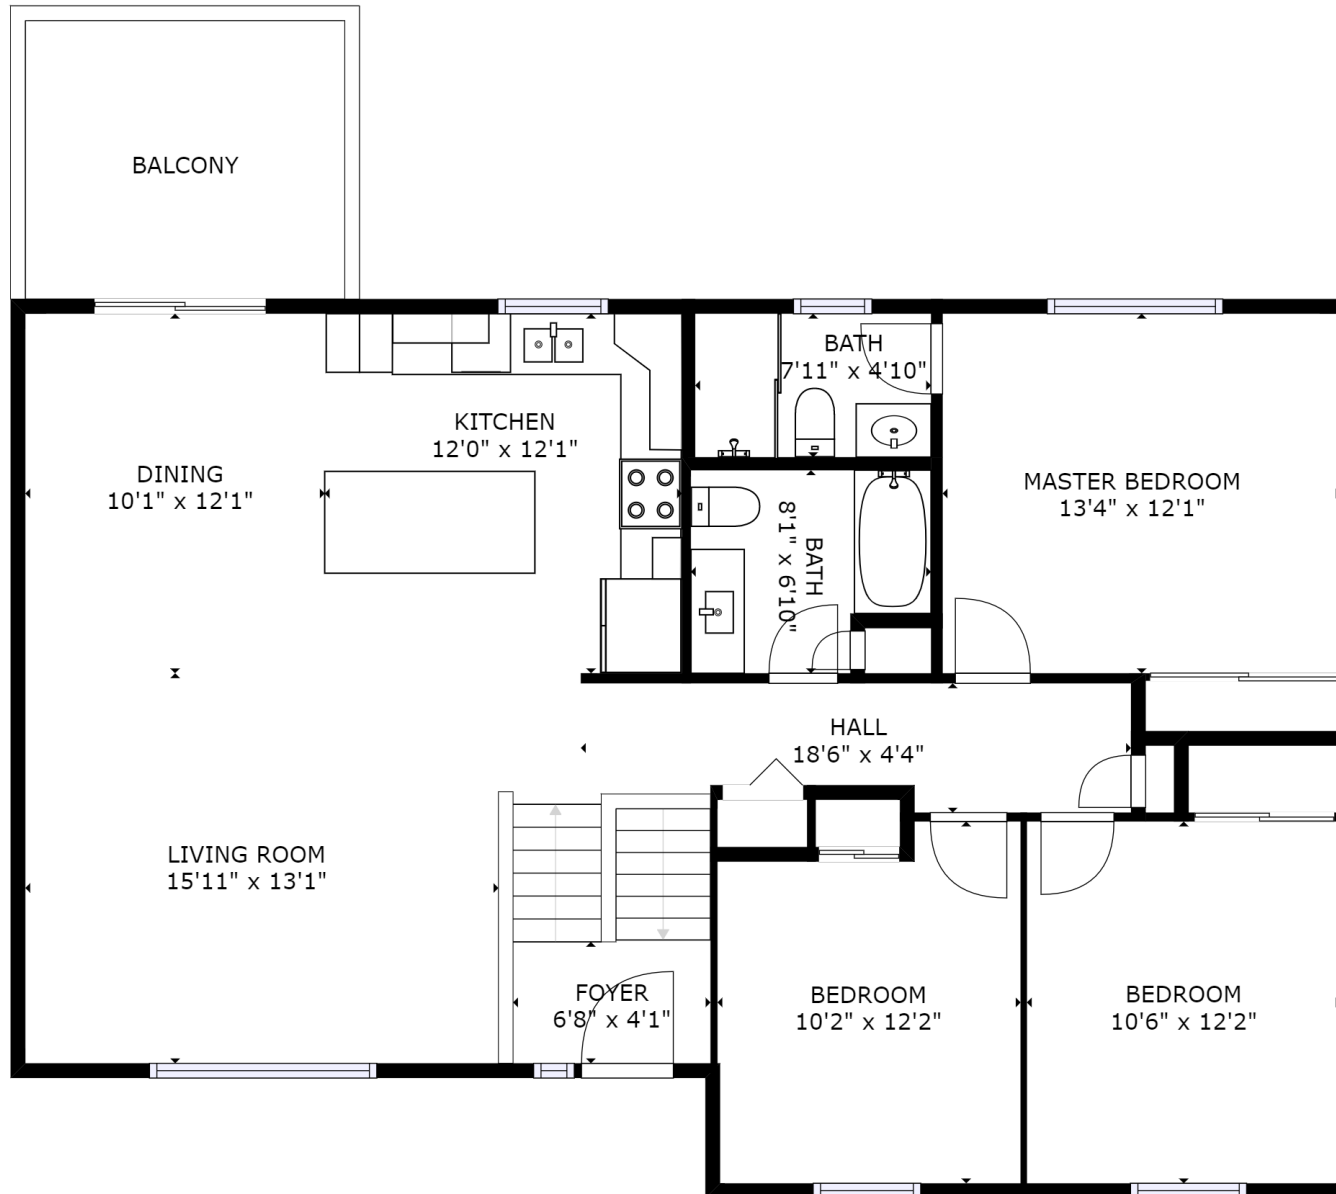

RECREATION ROOM  
23'2" x 24'10"

LAUNDRY/BATH  
7'6" x 9'6"

STORAGE  
12'10" x 7'11"

GARAGE  
20'8" x 21'2"

GROSS INTERNAL AREA  
FLOOR 1: 759 sq ft, FLOOR 2: 1196 sq ft  
EXCLUDED AREAS: , GARAGE: 423 sq ft  
TOTAL: 1955 sq ft

SIZES AND DIMENSIONS ARE APPROXIMATE, ACTUAL MAY VARY.

**kw** PRESTIGE  
KELLERWILLIAMS.

GROSS INTERNAL AREA  
 FLOOR 1: 759 sq ft, FLOOR 2: 1196 sq ft  
 EXCLUDED AREAS: , GARAGE: 423 sq ft  
 TOTAL: 1955 sq ft

SIZES AND DIMENSIONS ARE APPROXIMATE, ACTUAL MAY VARY.

**kw** PRESTIGE  
 KELLERWILLIAMS.