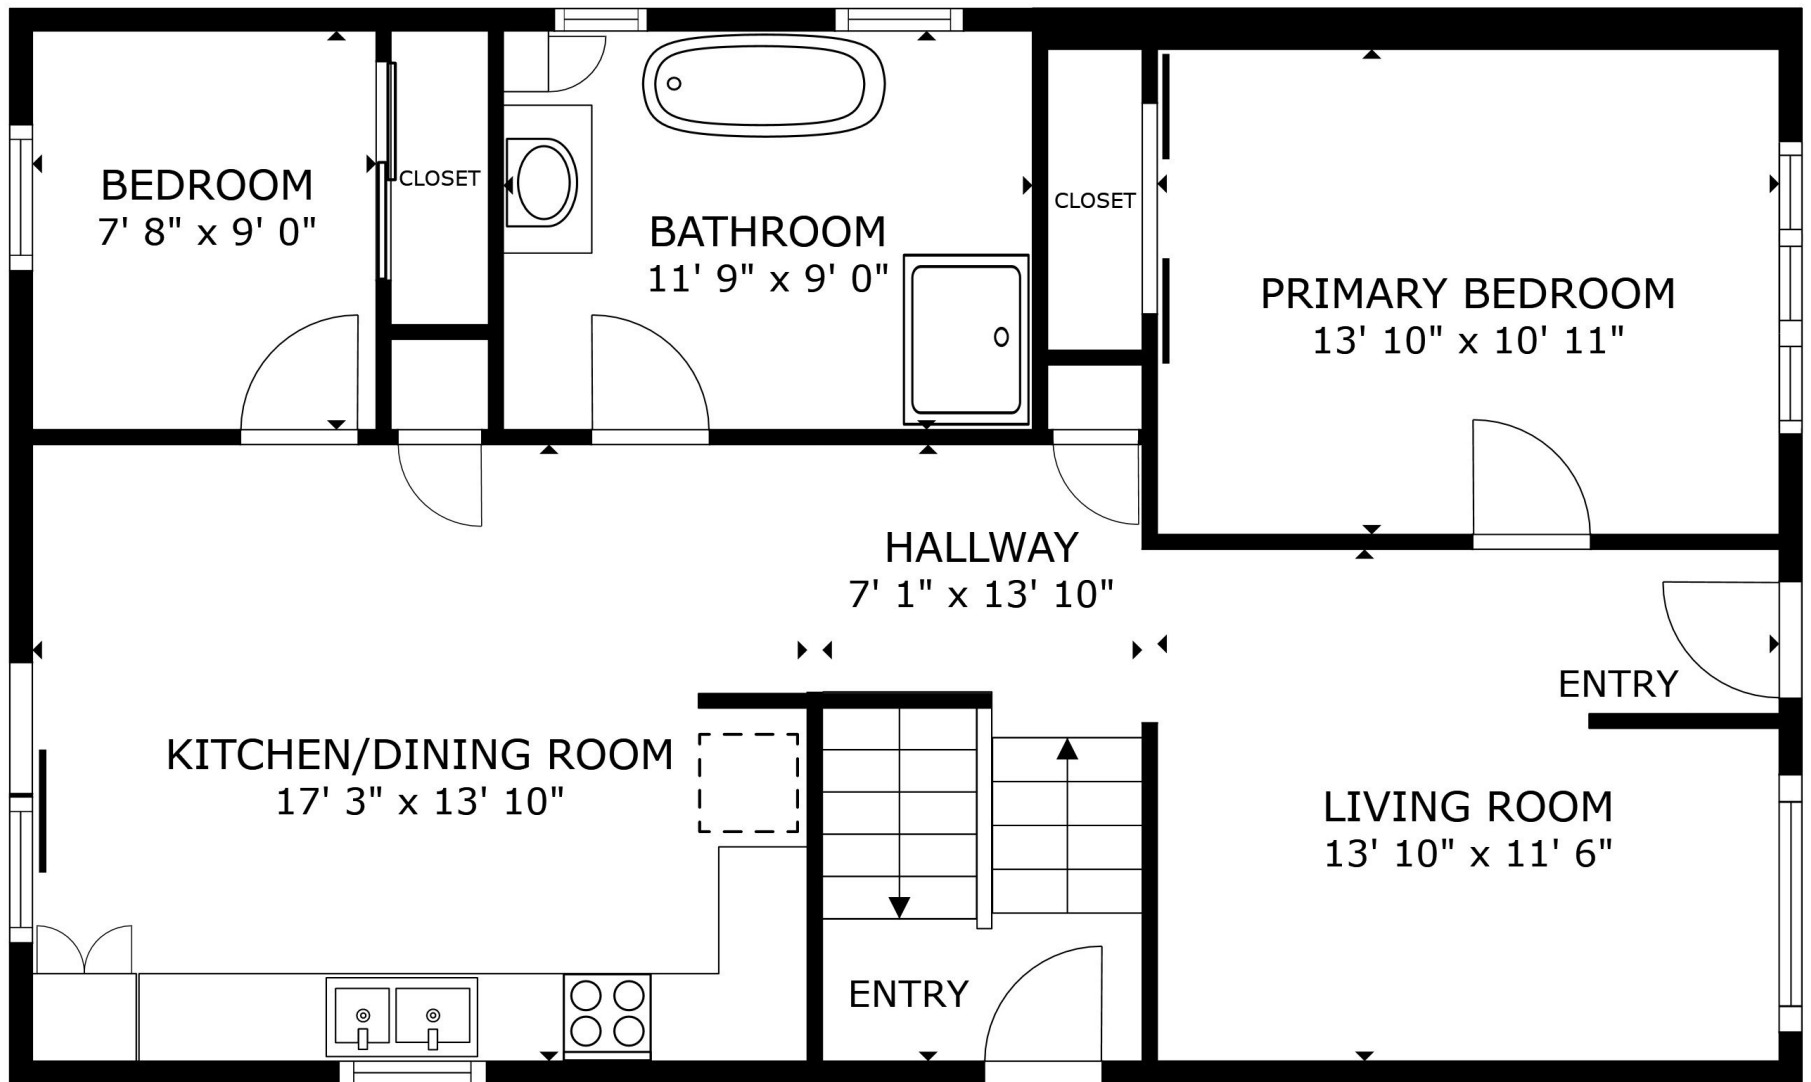

BASEMENT

1550 Marquette, Longueuil

GROSS INTERNAL AREA
 FLOOR 1 884 sq.ft. FLOOR 2 893 sq.ft.
 TOTAL : 1,777 sq.ft.

SIZES AND DIMENSIONS ARE APPROXIMATE, ACTUAL MAY VARY.

514-500-5455
 groupeimmosolutions.com
 KW Connexion
 Agence Immobilière

GROUND FLOOR

1550 Marquette, Longueuil

GROSS INTERNAL AREA
 FLOOR 1 884 sq.ft. FLOOR 2 893 sq.ft.
 TOTAL : 1,777 sq.ft.

SIZES AND DIMENSIONS ARE APPROXIMATE, ACTUAL MAY VARY.

514-500-5455
 groupeimmosolutions.com
 KW Connexion
 Agence Immobilière