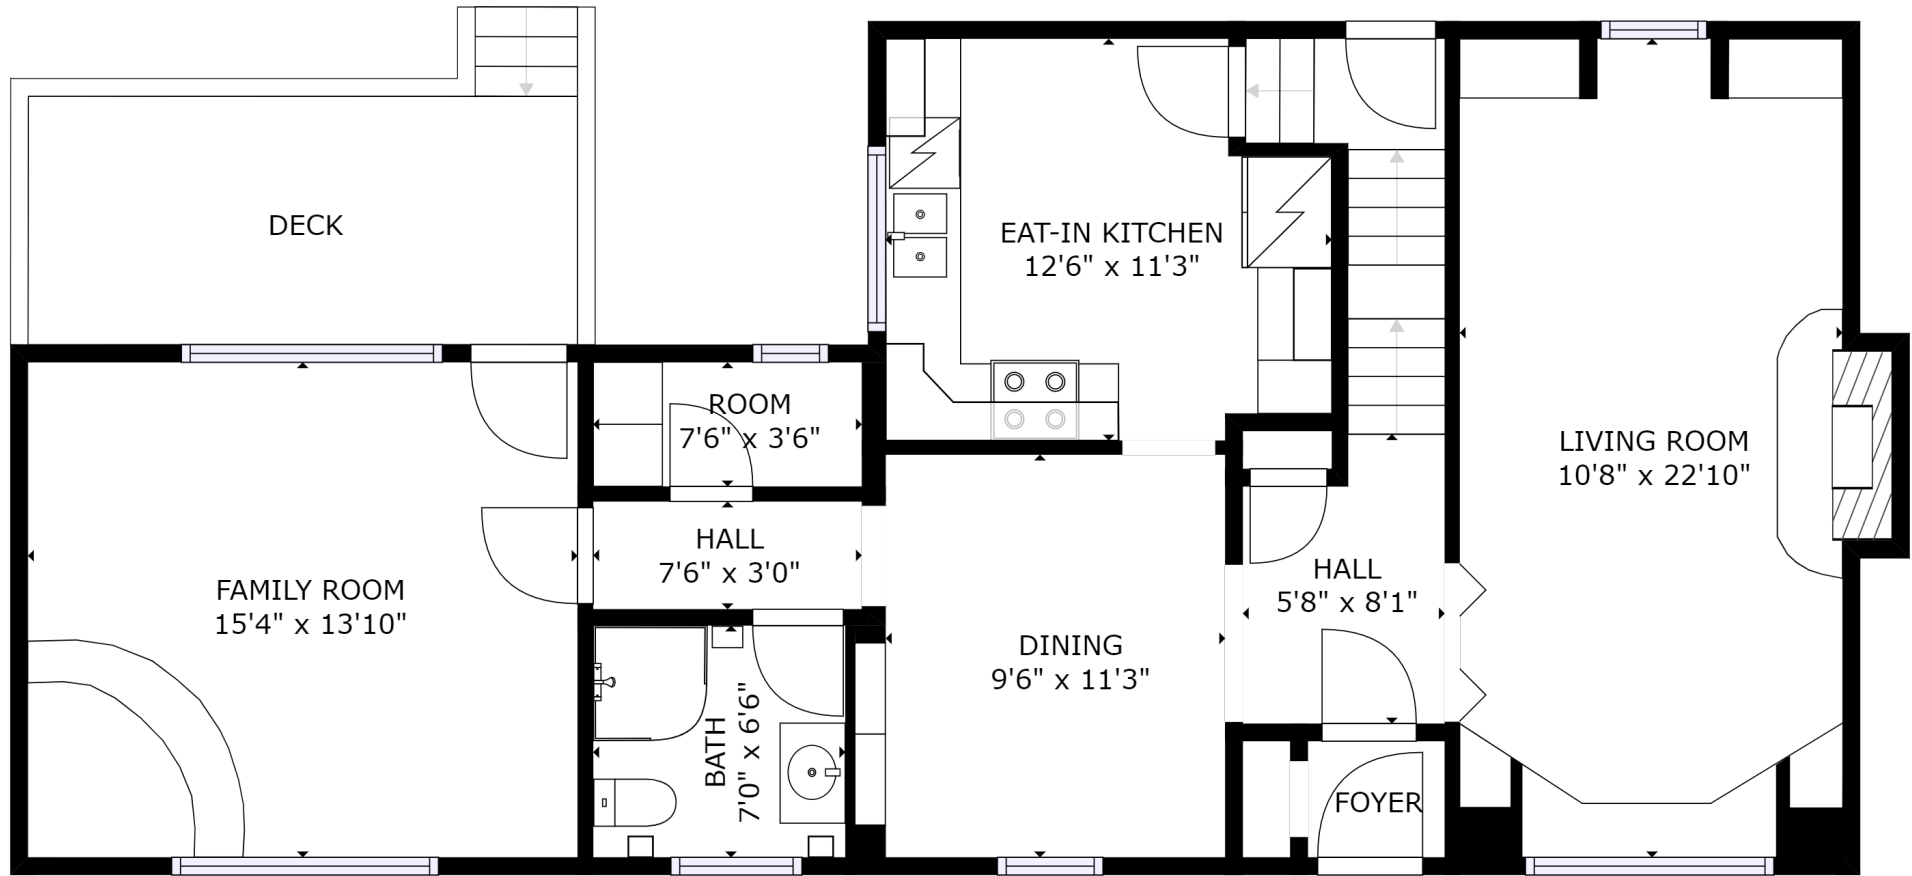

GROSS INTERNAL AREA
FLOOR 1: 547 sq ft, FLOOR 2: 949 sq ft
FLOOR 3: 616 sq ft
TOTAL: 2112 sq ft

SIZES AND DIMENSIONS ARE APPROXIMATE, ACTUAL MAY VARY.

GROSS INTERNAL AREA
 FLOOR 1: 547 sq ft, FLOOR 2: 949 sq ft
 FLOOR 3: 616 sq ft
 TOTAL: 2112 sq ft

SIZES AND DIMENSIONS ARE APPROXIMATE, ACTUAL MAY VARY.

kw PRESTIGE
 KELLERWILLIAMS.

GROSS INTERNAL AREA
 FLOOR 1: 547 sq ft, FLOOR 2: 949 sq ft
 FLOOR 3: 616 sq ft
 TOTAL: 2112 sq ft

SIZES AND DIMENSIONS ARE APPROXIMATE, ACTUAL MAY VARY.