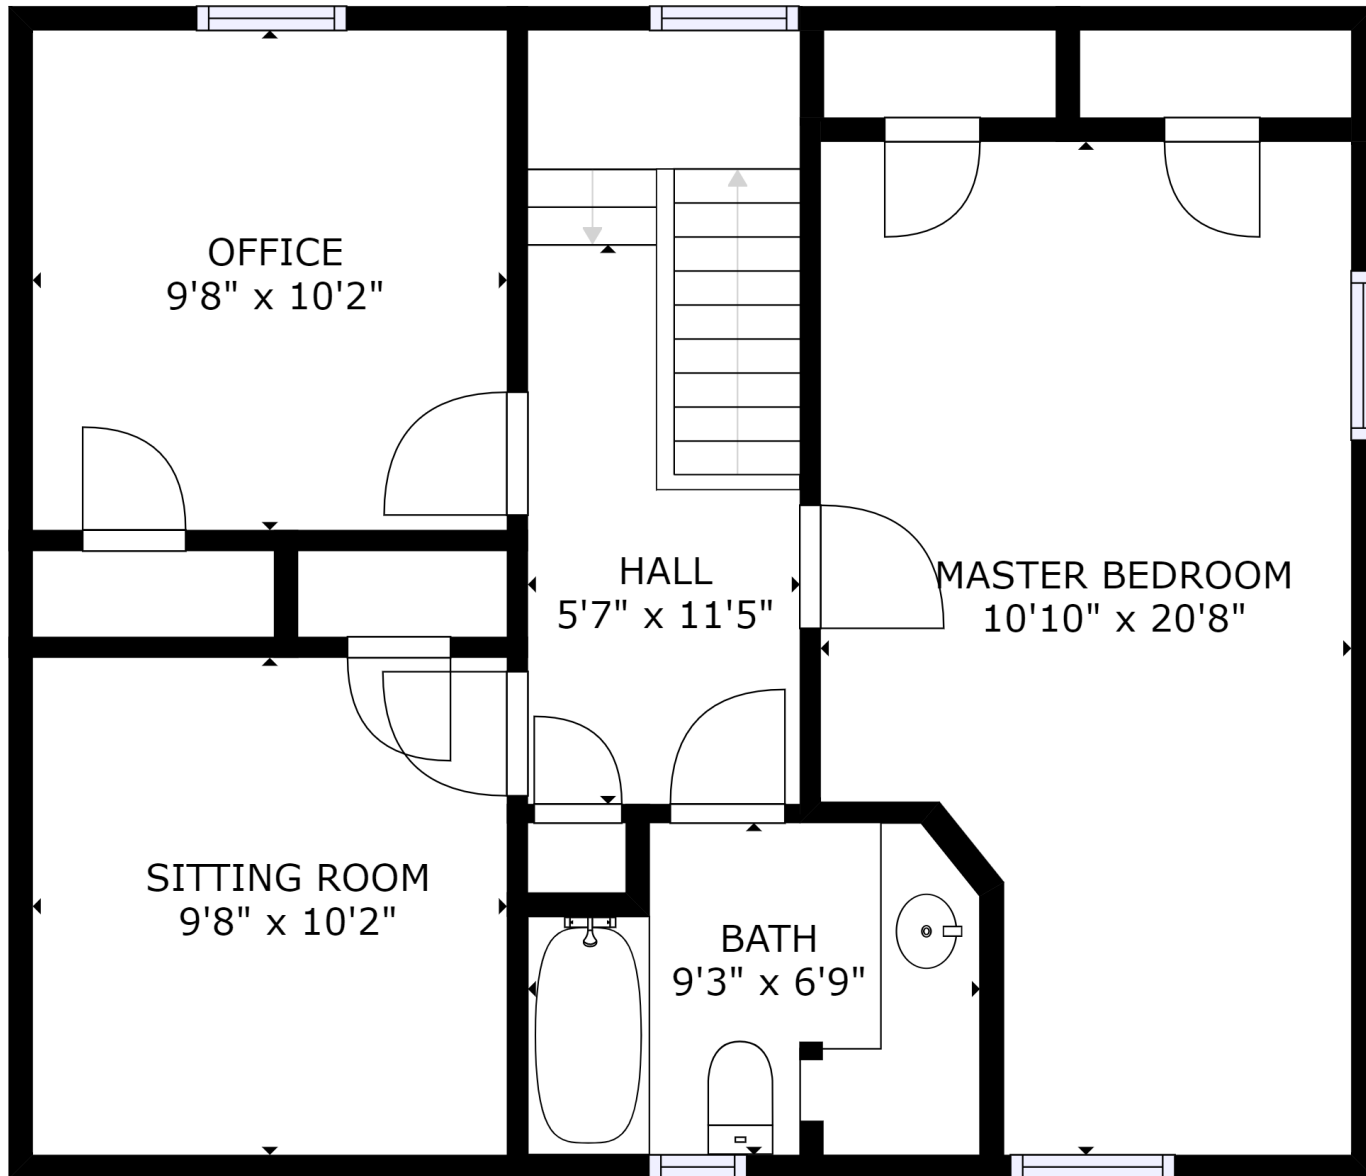

GROSS INTERNAL AREA
FLOOR 1: 547 sq ft, FLOOR 2: 949 sq ft
FLOOR 3: 616 sq ft
TOTAL: 2112 sq ft

SIZES AND DIMENSIONS ARE APPROXIMATE, ACTUAL MAY VARY.

GROSS INTERNAL AREA
 FLOOR 1: 547 sq ft, FLOOR 2: 949 sq ft
 FLOOR 3: 616 sq ft
 TOTAL: 2112 sq ft

SIZES AND DIMENSIONS ARE APPROXIMATE, ACTUAL MAY VARY.

kw PRESTIGE
 KELLERWILLIAMS.

GROSS INTERNAL AREA
 FLOOR 1: 547 sq ft, FLOOR 2: 949 sq ft
 FLOOR 3: 616 sq ft
 TOTAL: 2112 sq ft

SIZES AND DIMENSIONS ARE APPROXIMATE, ACTUAL MAY VARY.