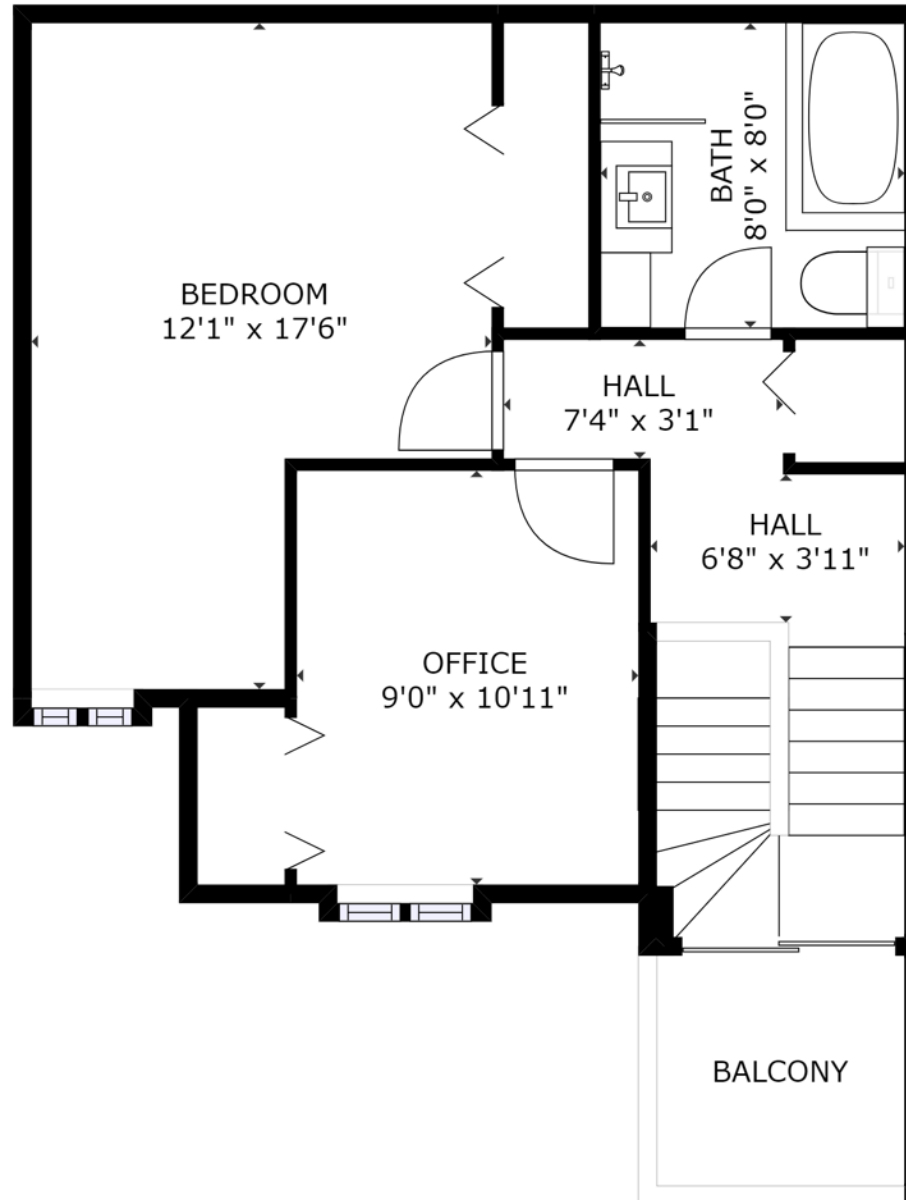

10390 Sylvain-Garneau, Montreal

GROSS INTERNAL AREA  
FLOOR 1 : 531 sq ft, FLOOR 2 : 512 sq ft  
EXCLUDED AREAS : BALCONY: 43 sq ft  
PORCH: 90 sq ft  
TOTAL: 1043 sq ft

SIZES AND DIMENSIONS ARE APPROXIMATE, ACTUAL MAY VARY.