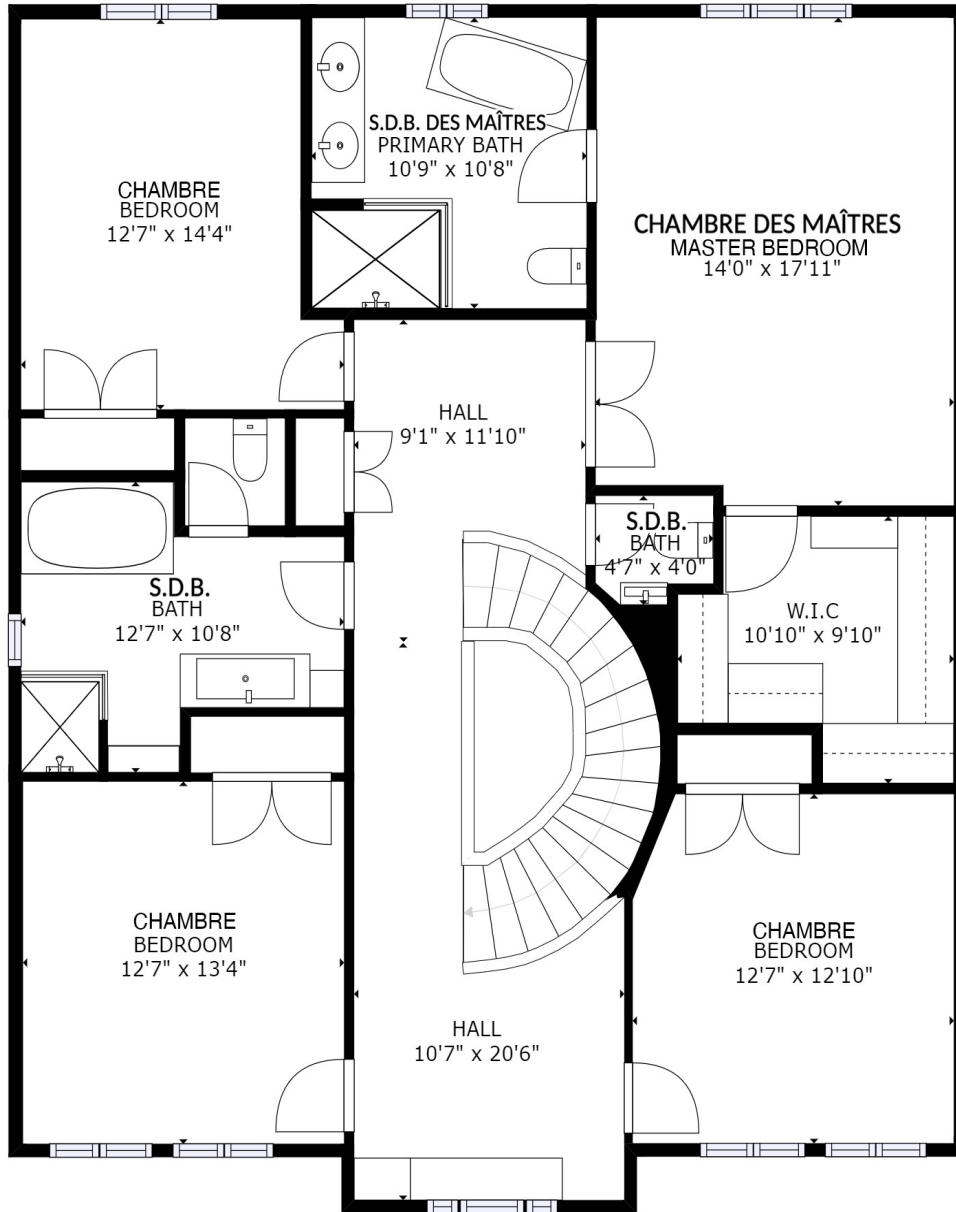

ÉTAGE/FLOOR 1

GROSS INTERNAL AREA
 FLOOR 1: 1610 sq. ft, FLOOR 2: 1488 sq. ft
 FLOOR 3: 1505 sq. ft, EXCLUDED AREAS:
 GARAGE: 442 sq. ft
 TOTAL: 4603 sq. ft

SIZES AND DIMENSIONS ARE APPROXIMATE, ACTUAL MAY VARY.

MARIE-
 YVONNE
 PAINT

ÉTAGE/FLOOR 2

GROSS INTERNAL AREA
 FLOOR 1: 1610 sq. ft, FLOOR 2: 1488 sq. ft
 FLOOR 3: 1505 sq. ft, EXCLUDED AREAS:
 GARAGE: 442 sq. ft
 TOTAL: 4603 sq. ft

SIZES AND DIMENSIONS ARE APPROXIMATE, ACTUAL MAY VARY.

MARIE-
YVONNE
PAINT

GROSS INTERNAL AREA
 FLOOR 1: 1610 sq. ft, FLOOR 2: 1488 sq. ft
 FLOOR 3: 1505 sq. ft, EXCLUDED AREAS:
 GARAGE: 442 sq. ft
 TOTAL: 4603 sq. ft

SIZES AND DIMENSIONS ARE APPROXIMATE, ACTUAL MAY VARY.

ÉTAGE/FLOOR 3

MARIE-
 YVONNE
 PAINT