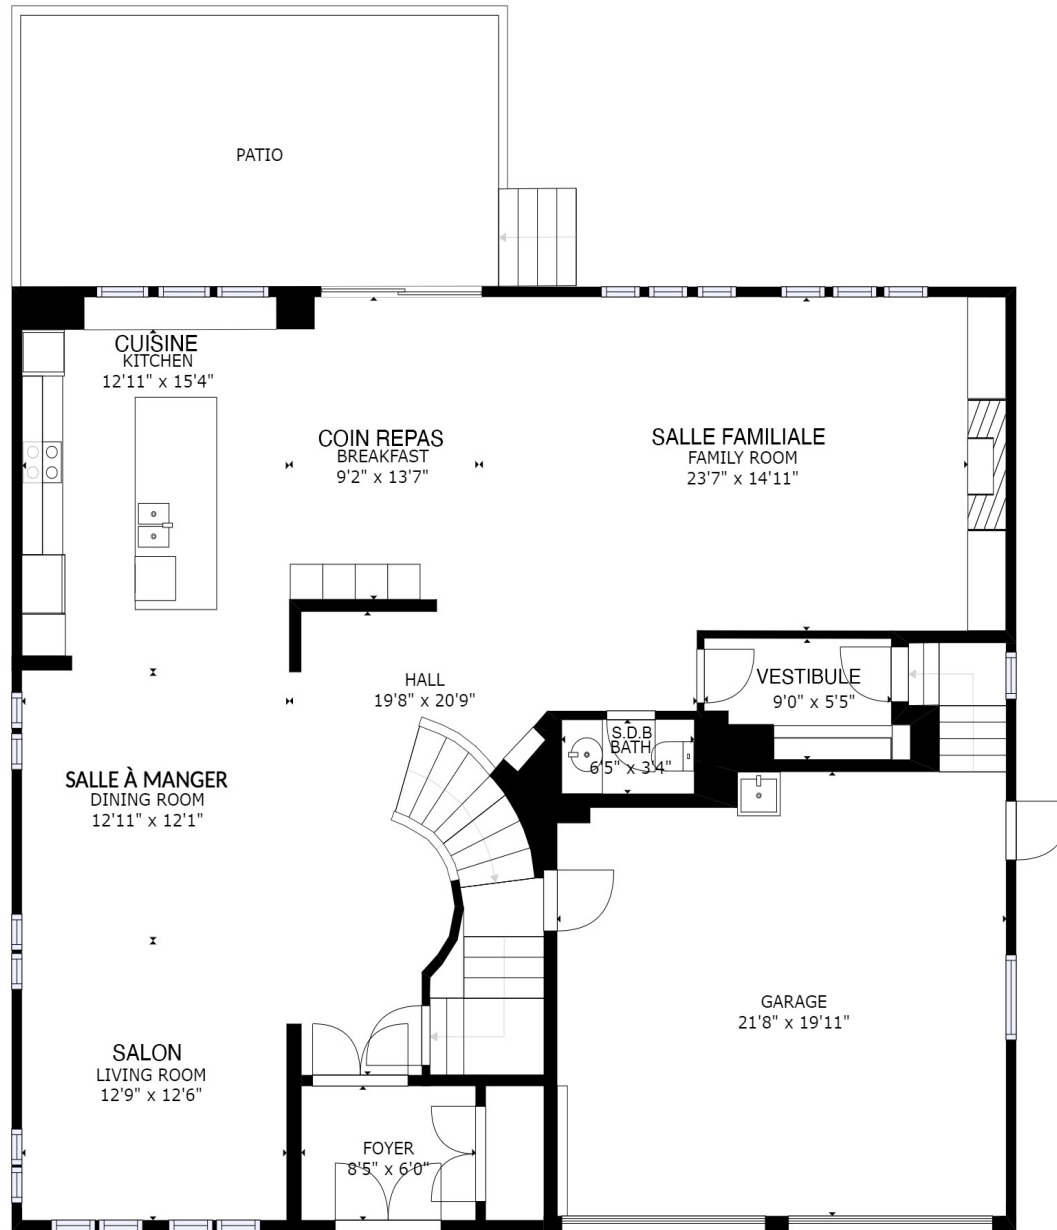

ÉTAGE/FLOOR 1

GROSS INTERNAL AREA
 FLOOR 1: 1610 sq. ft, FLOOR 2: 1488 sq. ft
 FLOOR 3: 1505 sq. ft, EXCLUDED AREAS:
 GARAGE: 442 sq. ft
 TOTAL: 4603 sq. ft

SIZES AND DIMENSIONS ARE APPROXIMATE, ACTUAL MAY VARY.

MARIE-
 YVONNE
 PAINT

ÉTAGE/FLOOR 2

GROSS INTERNAL AREA
 FLOOR 1: 1610 sq. ft, FLOOR 2: 1488 sq. ft
 FLOOR 3: 1505 sq. ft, EXCLUDED AREAS:
 GARAGE: 442 sq. ft
 TOTAL: 4603 sq. ft

SIZES AND DIMENSIONS ARE APPROXIMATE, ACTUAL MAY VARY.

MARIE-
YVONNE
PAINT

GROSS INTERNAL AREA
 FLOOR 1: 1610 sq. ft, FLOOR 2: 1488 sq. ft
 FLOOR 3: 1505 sq. ft, EXCLUDED AREAS:
 GARAGE: 442 sq. ft
 TOTAL: 4603 sq. ft

SIZES AND DIMENSIONS ARE APPROXIMATE, ACTUAL MAY VARY.

ÉTAGE/FLOOR 3

MARIE-
 YVONNE
 PAINT