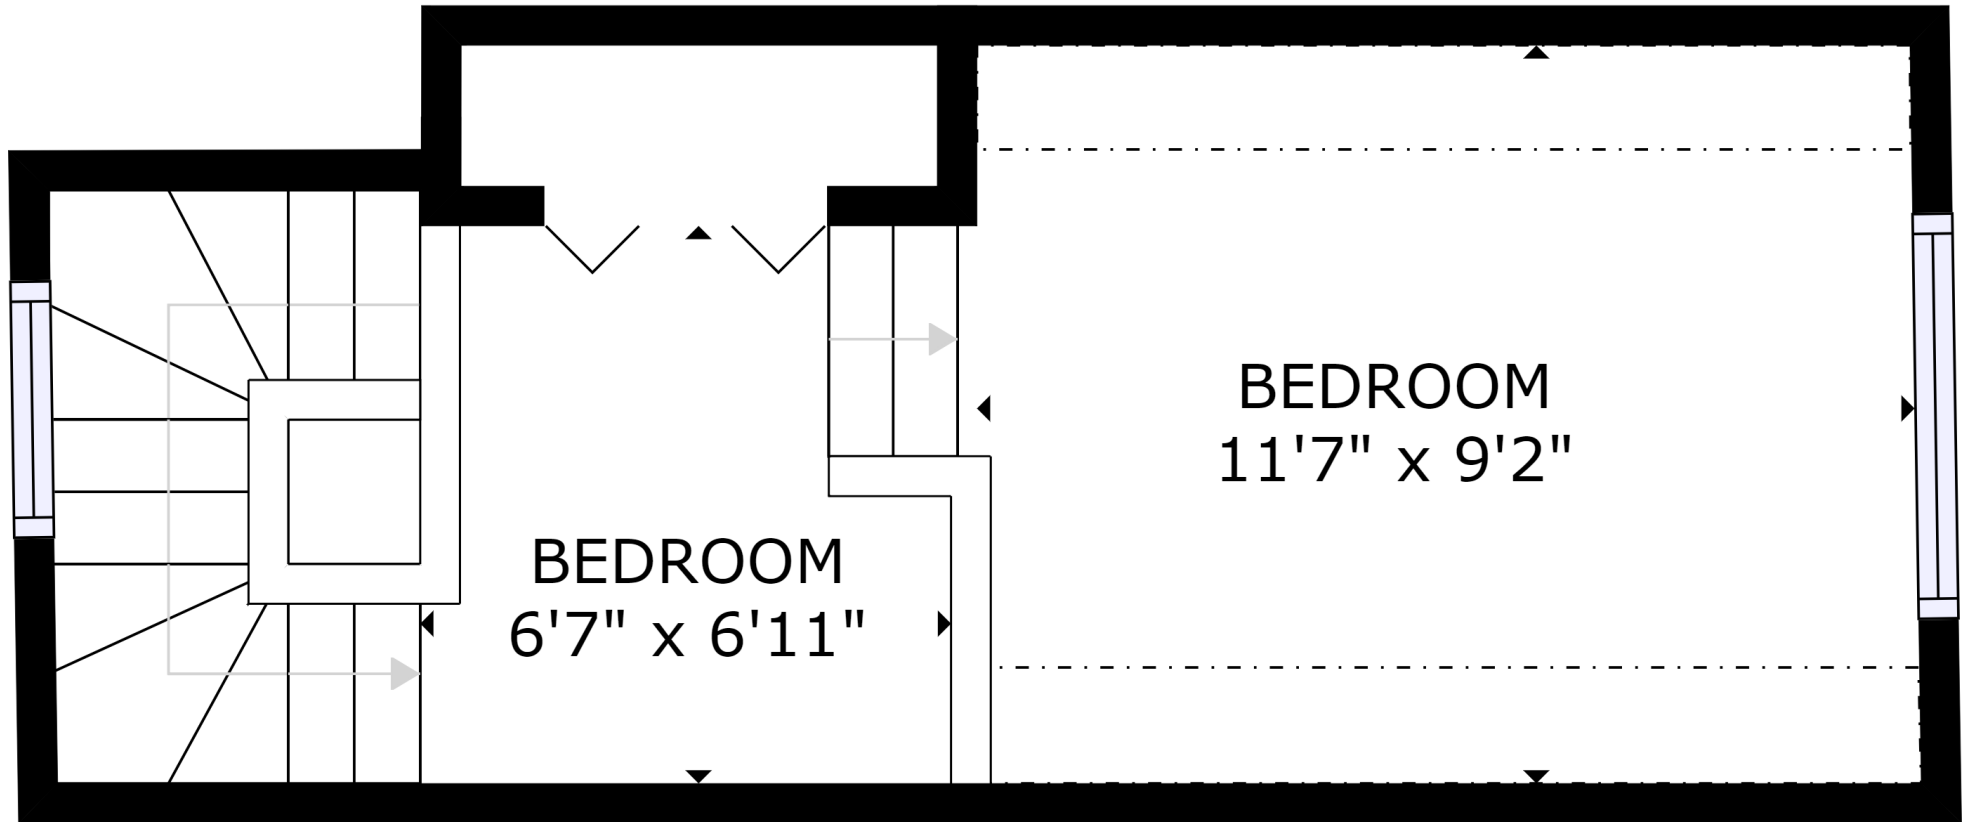

GROSS INTERNAL AREA  
 FLOOR 1: 664 sq ft, FLOOR 2: 167 sq ft  
 EXCLUDED AREAS: , REDUCED HEADROOM BELOW 1.5M: 32 sq ft  
 TOTAL: 831 sq ft  
 SIZES AND DIMENSIONS ARE APPROXIMATE, ACTUAL MAY VARY.

FLOOR 1

BEDROOM  
6'7" x 6'11"

BEDROOM  
11'7" x 9'2"

GROSS INTERNAL AREA  
FLOOR 1: 664 sq ft, FLOOR 2: 167 sq ft  
EXCLUDED AREAS: , REDUCED HEADROOM BELOW 1.5M: 32 sq ft  
TOTAL: 831 sq ft  
SIZES AND DIMENSIONS ARE APPROXIMATE, ACTUAL MAY VARY.

FLOOR 2

**kw** PRESTIGE  
KELLERWILLIAMS.