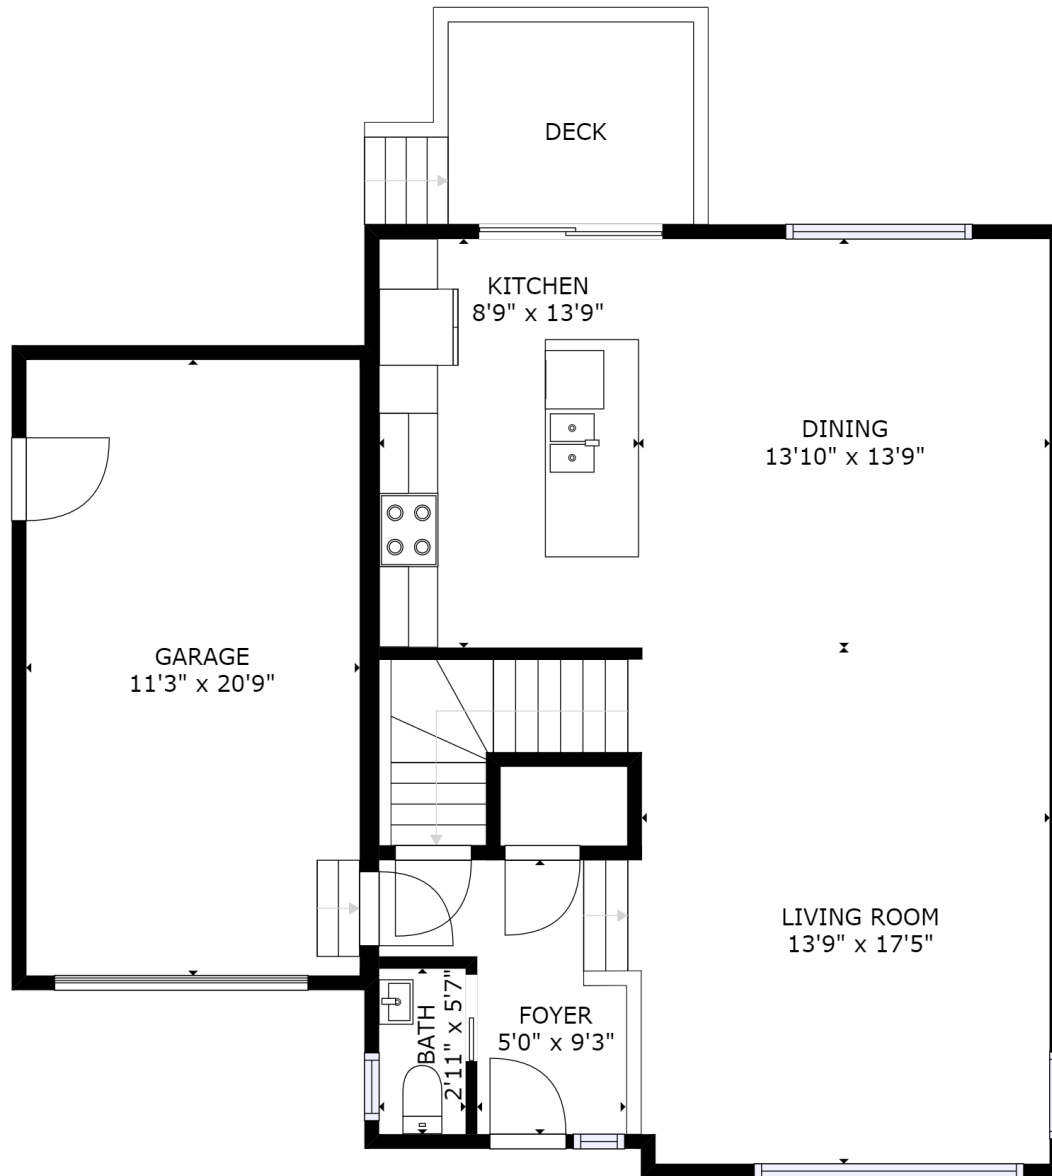

GROSS INTERNAL AREA
FLOOR 1: 649 sq ft, FLOOR 2: 709 sq ft
FLOOR 3: 758 sq ft, EXCLUDED AREAS:
GARAGE: 233 sq ft
TOTAL: 2116 sq ft

SIZES AND DIMENSIONS ARE APPROXIMATE, ACTUAL MAY VARY.

FLOOR 1

kw PRESTIGE
KELLERWILLIAMS.

GROSS INTERNAL AREA
 FLOOR 1: 649 sq ft, FLOOR 2: 709 sq ft
 FLOOR 3: 758 sq ft, EXCLUDED AREAS:
 GARAGE: 233 sq ft
 TOTAL: 2116 sq ft

SIZES AND DIMENSIONS ARE APPROXIMATE, ACTUAL MAY VARY.

GROSS INTERNAL AREA
 FLOOR 1: 649 sq ft, FLOOR 2: 709 sq ft
 FLOOR 3: 758 sq ft, EXCLUDED AREAS:
 GARAGE: 233 sq ft
 TOTAL: 2116 sq ft

SIZES AND DIMENSIONS ARE APPROXIMATE, ACTUAL MAY VARY.