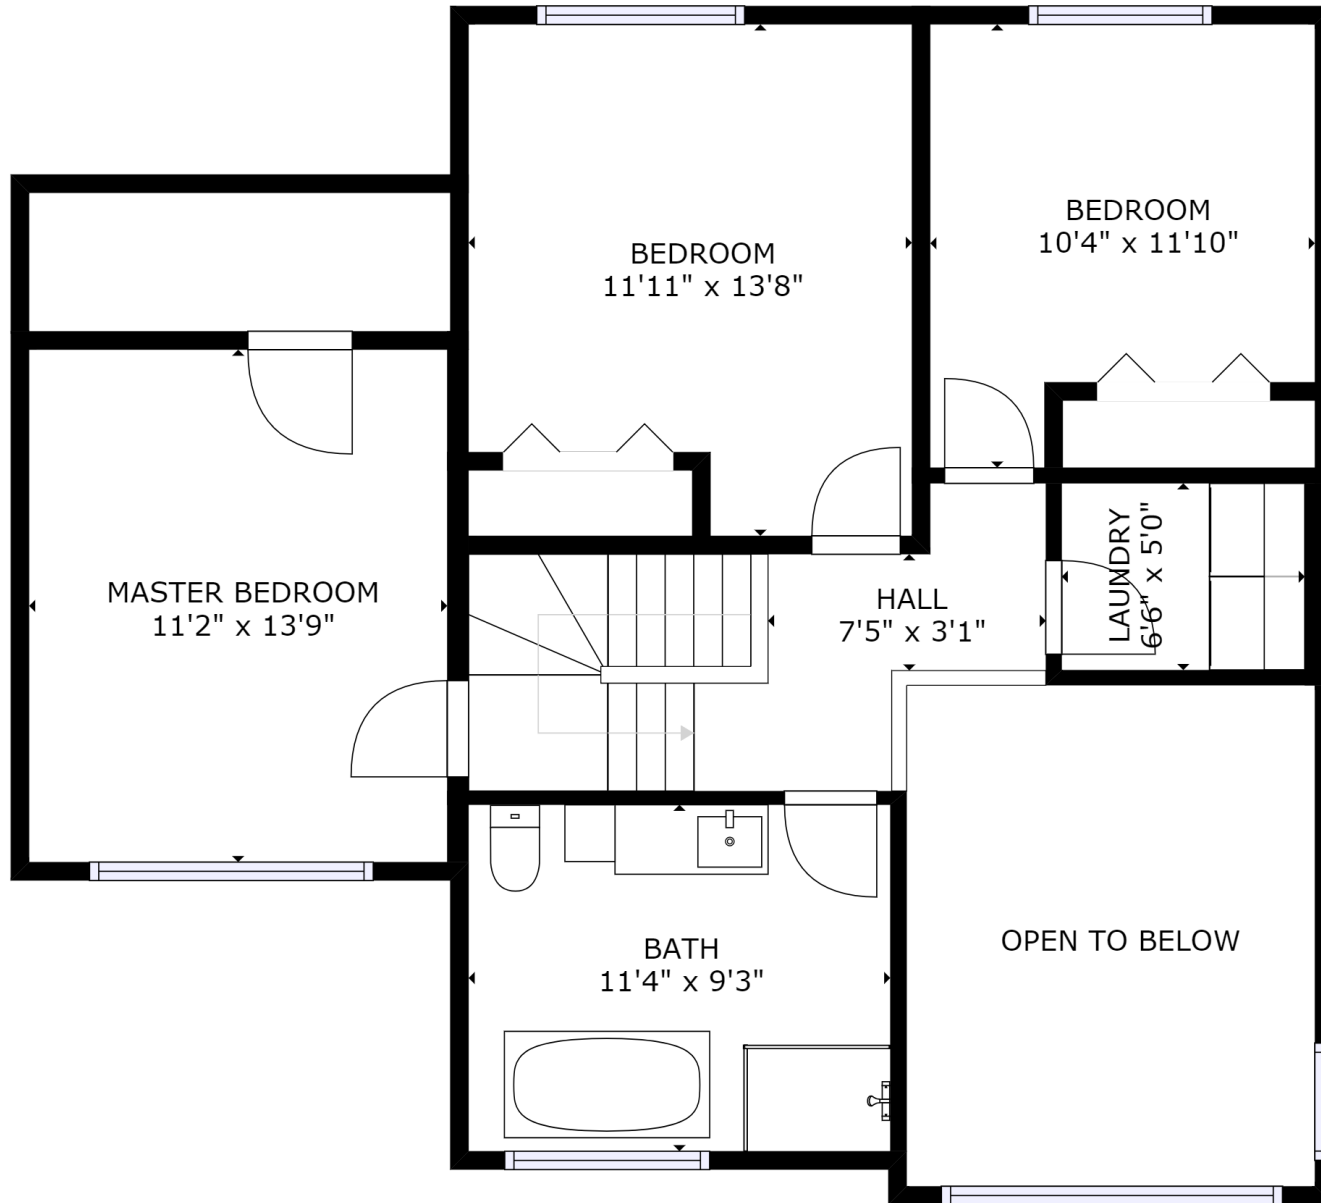

GROSS INTERNAL AREA
FLOOR 1: 649 sq ft, FLOOR 2: 709 sq ft
FLOOR 3: 758 sq ft, EXCLUDED AREAS:
GARAGE: 233 sq ft
TOTAL: 2116 sq ft

SIZES AND DIMENSIONS ARE APPROXIMATE, ACTUAL MAY VARY.

FLOOR 1

kw PRESTIGE
KELLERWILLIAMS.

GROSS INTERNAL AREA
 FLOOR 1: 649 sq ft, FLOOR 2: 709 sq ft
 FLOOR 3: 758 sq ft, EXCLUDED AREAS:
 GARAGE: 233 sq ft
 TOTAL: 2116 sq ft

SIZES AND DIMENSIONS ARE APPROXIMATE, ACTUAL MAY VARY.

GROSS INTERNAL AREA
 FLOOR 1: 649 sq ft, FLOOR 2: 709 sq ft
 FLOOR 3: 758 sq ft, EXCLUDED AREAS:
 GARAGE: 233 sq ft
 TOTAL: 2116 sq ft

SIZES AND DIMENSIONS ARE APPROXIMATE, ACTUAL MAY VARY.