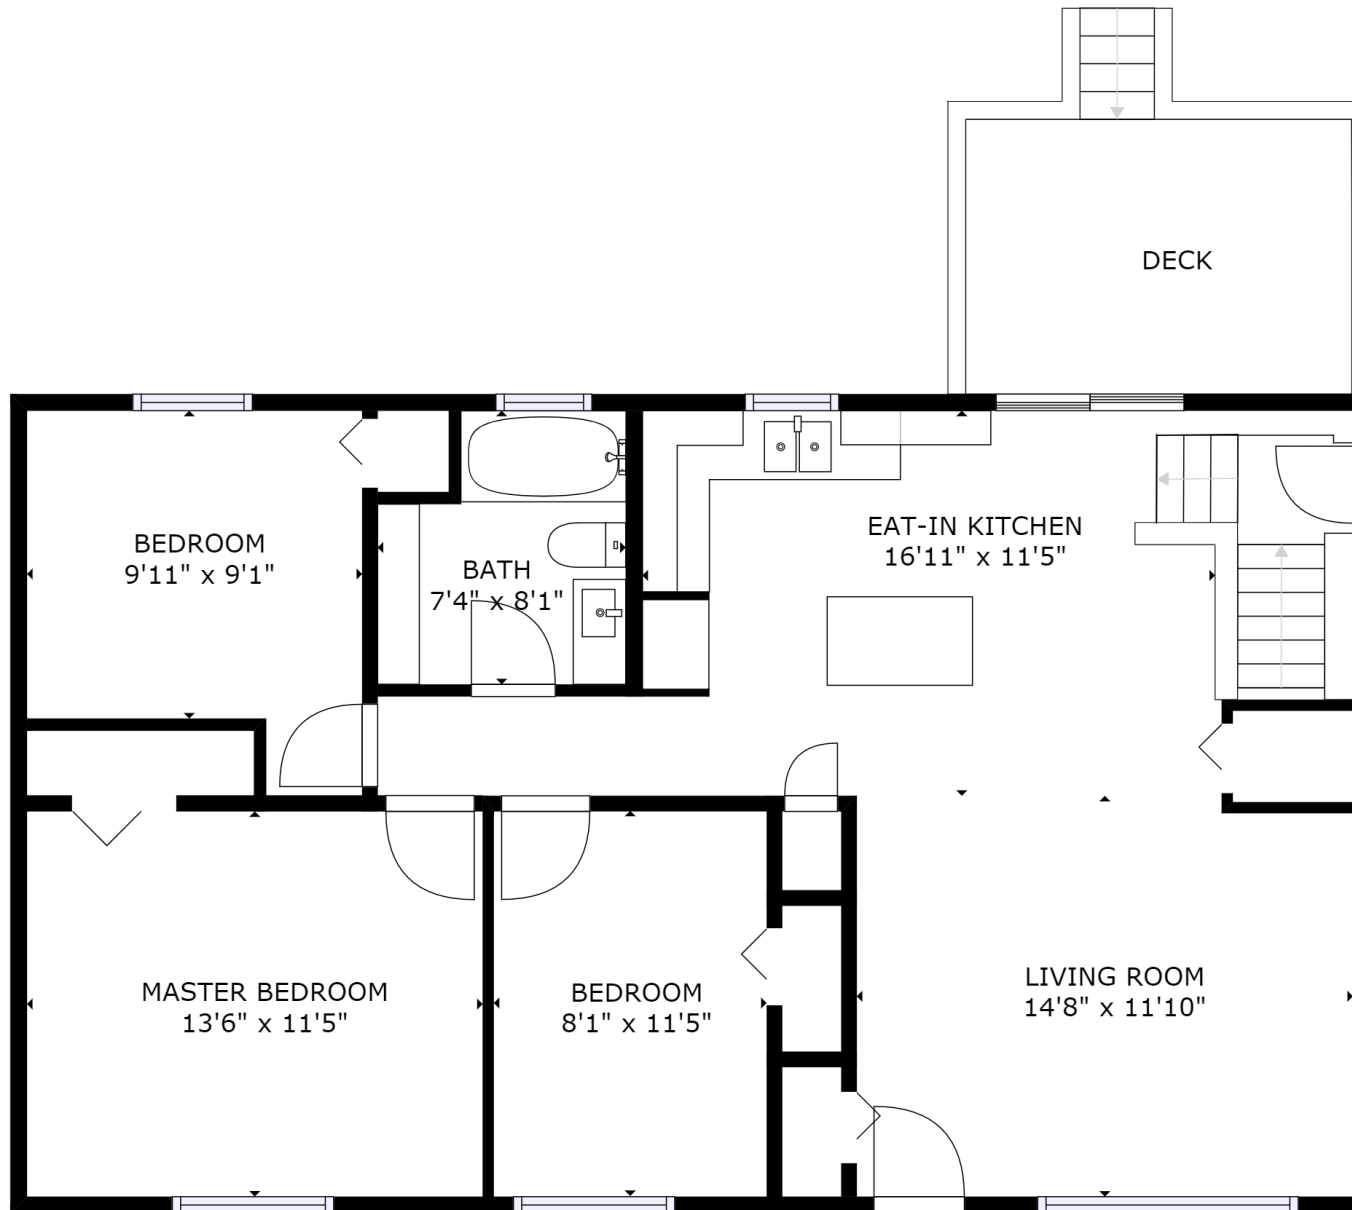

FLOOR 1

GROSS INTERNAL AREA
FLOOR 1: 823 sq ft, FLOOR 2: 910 sq ft
TOTAL: 1733 sq ft
SIZES AND DIMENSIONS ARE APPROXIMATE, ACTUAL MAY VARY.

kw PRESTIGE
KELLERWILLIAMS.

FLOOR 2

GROSS INTERNAL AREA
FLOOR 1: 823 sq ft, FLOOR 2: 910 sq ft
TOTAL: 1733 sq ft
SIZES AND DIMENSIONS ARE APPROXIMATE, ACTUAL MAY VARY.