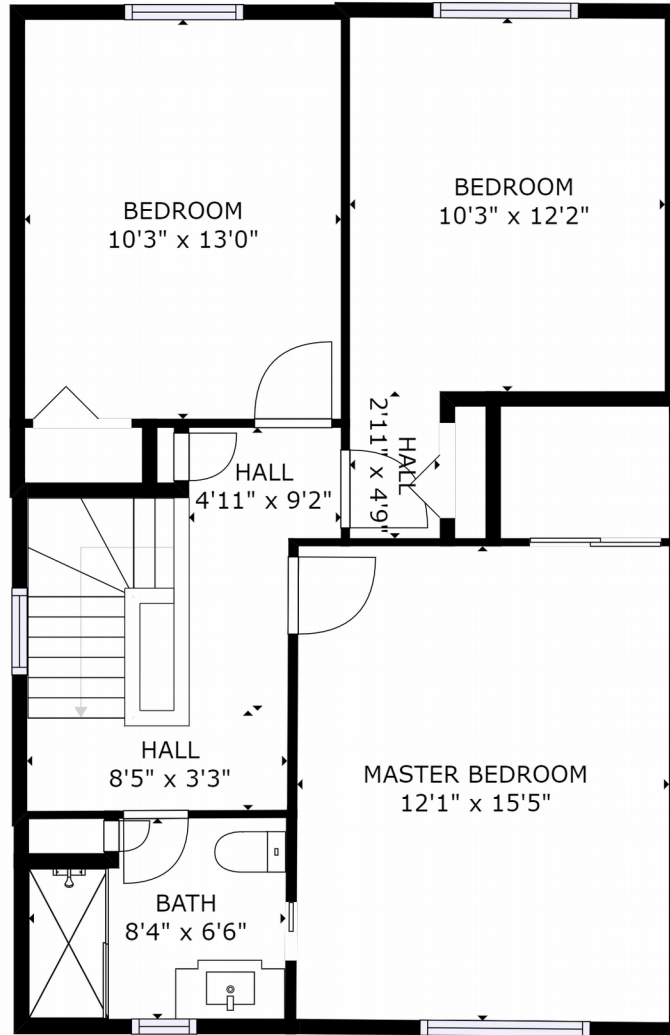

GROSS INTERNAL AREA  
 FLOOR 1: 399 sq ft, FLOOR 2: 672 sq ft  
 FLOOR 3: 673 sq ft, EXCLUDED AREAS:  
 GARAGE: 231 sq ft  
 TOTAL: 1744 sq ft

SIZES AND DIMENSIONS ARE APPROXIMATE, ACTUAL MAY VARY.

FLOOR 1

**kw** CONNEXION  
 KELLERWILLIAMS.  
 Wilson Ramcharan - 514-900-5507  
 Courtier Immobilier Résidentiel

GROSS INTERNAL AREA  
 FLOOR 1: 399 sq ft, FLOOR 2: 672 sq ft  
 FLOOR 3: 673 sq ft, EXCLUDED AREAS:  
 GARAGE: 231 sq ft  
 TOTAL: 1744 sq ft

SIZES AND DIMENSIONS ARE APPROXIMATE, ACTUAL MAY VARY.

FLOOR 2

**kw** CONNEXION  
 KELLERWILLIAMS.  
 Wilson Ramcharan - 514-900-5507  
 Courtier Immobilier Résidentiel

GROSS INTERNAL AREA  
 FLOOR 1: 399 sq ft, FLOOR 2: 672 sq ft  
 FLOOR 3: 673 sq ft, EXCLUDED AREAS:  
 GARAGE: 231 sq ft  
 TOTAL: 1744 sq ft

SIZES AND DIMENSIONS ARE APPROXIMATE, ACTUAL MAY VARY.

FLOOR 3

**kw** CONNEXION  
 KELLERWILLIAMS.  
 Wilson Ramcharan - 514-900-5507  
 Courtier Immobilier Résidentiel