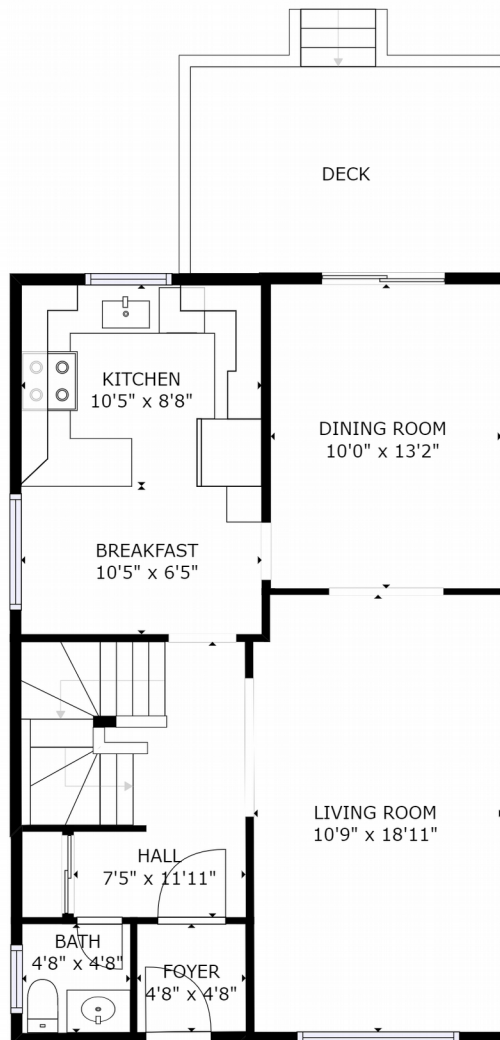

GROSS INTERNAL AREA  
 FLOOR 1: 399 sq ft, FLOOR 2: 672 sq ft  
 FLOOR 3: 673 sq ft, EXCLUDED AREAS:  
 GARAGE: 231 sq ft  
 TOTAL: 1744 sq ft

SIZES AND DIMENSIONS ARE APPROXIMATE, ACTUAL MAY VARY.

FLOOR 1

**kw** CONNEXION  
 KELLERWILLIAMS.  
 Wilson Ramcharan - 514-900-5507  
 Courtier Immobilier Résidentiel

GROSS INTERNAL AREA  
 FLOOR 1: 399 sq ft, FLOOR 2: 672 sq ft  
 FLOOR 3: 673 sq ft, EXCLUDED AREAS:  
 GARAGE: 231 sq ft  
 TOTAL: 1744 sq ft

SIZES AND DIMENSIONS ARE APPROXIMATE, ACTUAL MAY VARY.

FLOOR 2

**kw** CONNEXION  
 KELLERWILLIAMS.  
 Wilson Ramcharan - 514-900-5507  
 Courtier Immobilier Résidentiel

GROSS INTERNAL AREA  
 FLOOR 1: 399 sq ft, FLOOR 2: 672 sq ft  
 FLOOR 3: 673 sq ft, EXCLUDED AREAS:  
 GARAGE: 231 sq ft  
 TOTAL: 1744 sq ft

SIZES AND DIMENSIONS ARE APPROXIMATE, ACTUAL MAY VARY.

FLOOR 3

**kw** CONNEXION  
 KELLERWILLIAMS.  
 Wilson Ramcharan - 514-900-5507  
 Courtier Immobilier Résidentiel