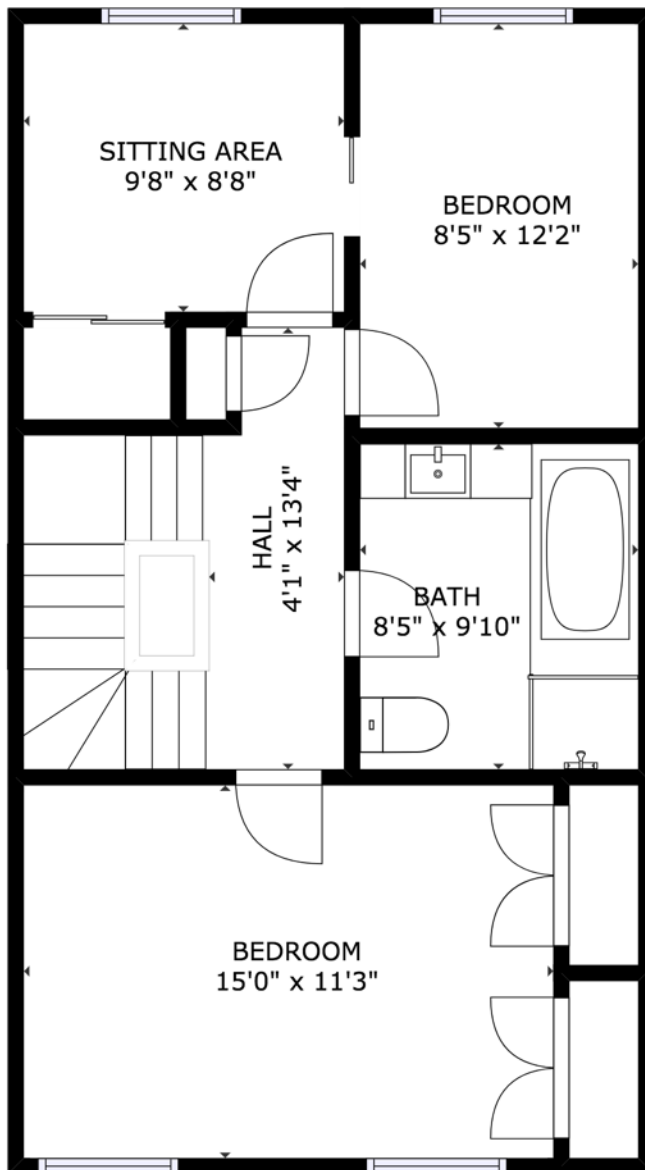

398 Etienne Lavoie, Ste Dorothee, Laval

FLOOR 1

SIZES AND DIMENSIONS ARE APPROXIMATE, ACTUAL MAY VARY.

398 Etienne Lavoie, Ste Dorothee, Laval

FLOOR 2

SIZES AND DIMENSIONS ARE APPROXIMATE, ACTUAL MAY VARY.

398 Etienne Lavoie, Ste Dorothee, Laval

FLOOR 3

SIZES AND DIMENSIONS ARE APPROXIMATE, ACTUAL MAY VARY.

398 Etienne Lavoie, Ste Dorothee, Laval

FLOOR 4

SIZES AND DIMENSIONS ARE APPROXIMATE, ACTUAL MAY VARY.