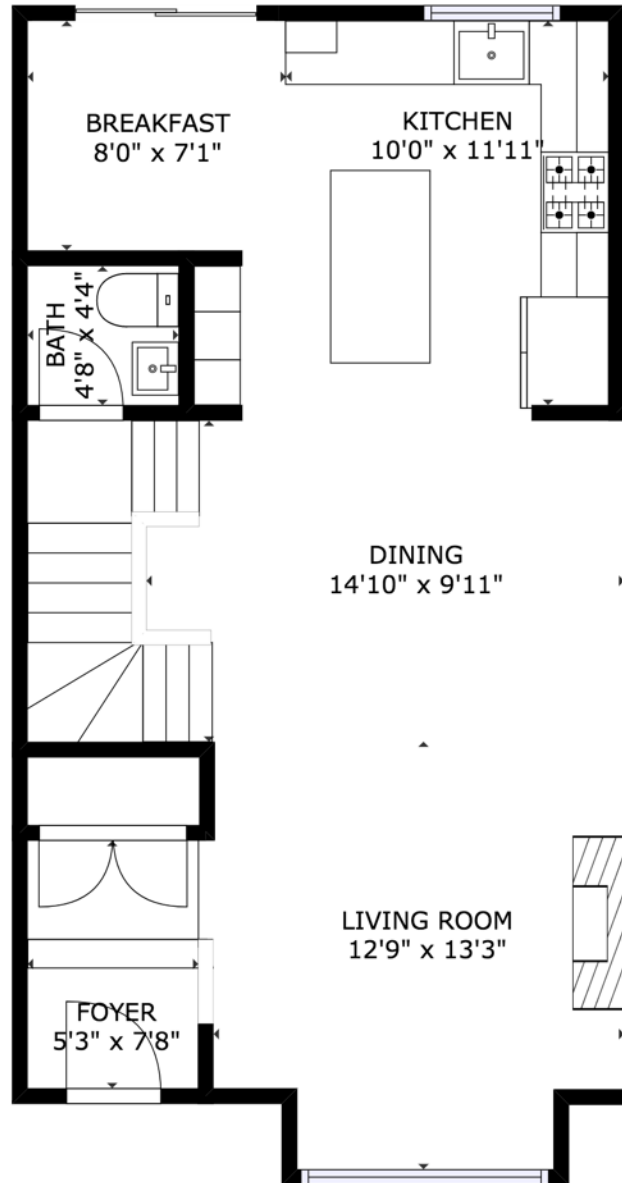

398 Etienne Lavoie, Ste Dorothee, Laval

FLOOR 1

SIZES AND DIMENSIONS ARE APPROXIMATE, ACTUAL MAY VARY.

398 Etienne Lavoie, Ste Dorothee, Laval

FLOOR 2

SIZES AND DIMENSIONS ARE APPROXIMATE, ACTUAL MAY VARY.

398 Etienne Lavoie, Ste Dorothee, Laval

FLOOR 3

SIZES AND DIMENSIONS ARE APPROXIMATE, ACTUAL MAY VARY.

398 Etienne Lavoie, Ste Dorothee, Laval

FLOOR 4

SIZES AND DIMENSIONS ARE APPROXIMATE, ACTUAL MAY VARY.