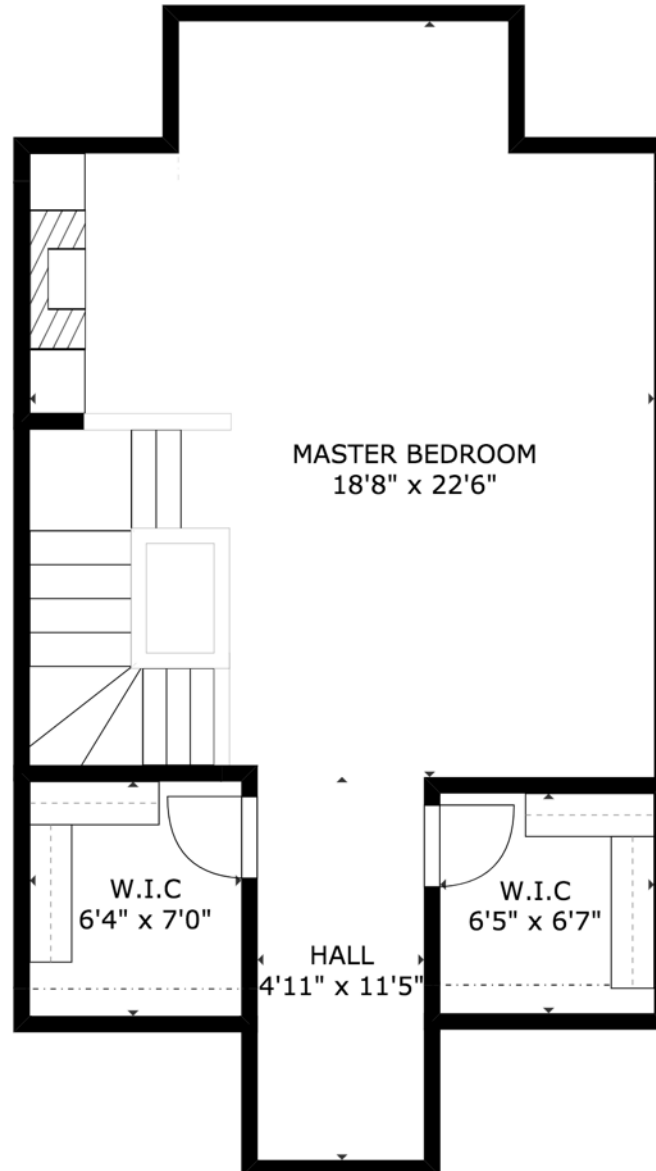

398 Etienne Lavoie, Ste Dorothee, Laval

FLOOR 1

SIZES AND DIMENSIONS ARE APPROXIMATE, ACTUAL MAY VARY.

398 Etienne Lavoie, Ste Dorothee, Laval

FLOOR 2

SIZES AND DIMENSIONS ARE APPROXIMATE, ACTUAL MAY VARY.

398 Etienne Lavoie, Ste Dorothee, Laval

FLOOR 3

SIZES AND DIMENSIONS ARE APPROXIMATE, ACTUAL MAY VARY.

398 Etienne Lavoie, Ste Dorothee, Laval

FLOOR 4

SIZES AND DIMENSIONS ARE APPROXIMATE, ACTUAL MAY VARY.