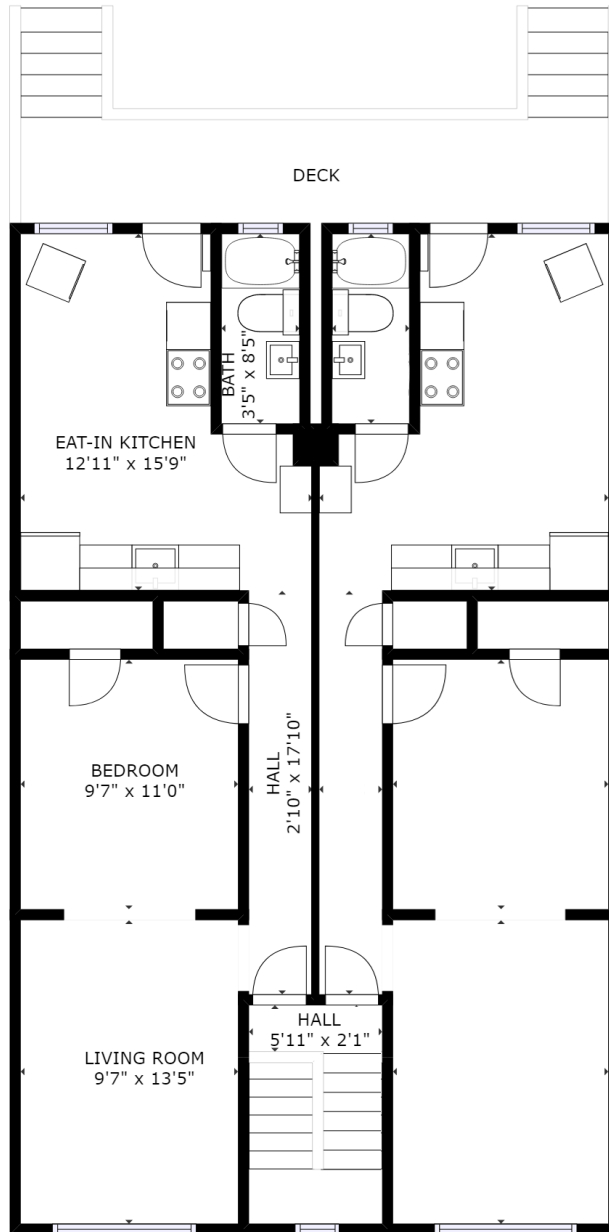

GROSS INTERNAL AREA  
 FLOOR 1 : 1025 sq ft, FLOOR 2 : 1109 sq ft  
 FLOOR 3 : 589 sq ft, EXCLUDED AREAS :  
 DECK: 243 sq ft, PORCH: 29 sq ft  
 TOTAL: 2724 sq ft

SIZES AND DIMENSIONS ARE APPROXIMATE, ACTUAL MAY VARY.

FLOOR 1

**kw** PRESTIGE  
 KELLERWILLIAMS.

GROSS INTERNAL AREA  
 FLOOR 1 : 1025 sq ft, FLOOR 2 : 1109 sq ft  
 FLOOR 3 : 589 sq ft, EXCLUDED AREAS :  
 DECK: 243 sq ft, PORCH: 29 sq ft  
 TOTAL: 2724 sq ft

SIZES AND DIMENSIONS ARE APPROXIMATE, ACTUAL MAY VARY.

FLOOR 2

**kw** PRESTIGE  
 KELLERWILLIAMS.

**NOTE: No measurement data available for apartment 4.**

GROSS INTERNAL AREA  
 FLOOR 1 : 1025 sq ft, FLOOR 2 : 1109 sq ft  
 FLOOR 3 : 589 sq ft, EXCLUDED AREAS :  
 DECK: 243 sq ft, PORCH: 29 sq ft  
 TOTAL: 2724 sq ft

SIZES AND DIMENSIONS ARE APPROXIMATE, ACTUAL MAY VARY.