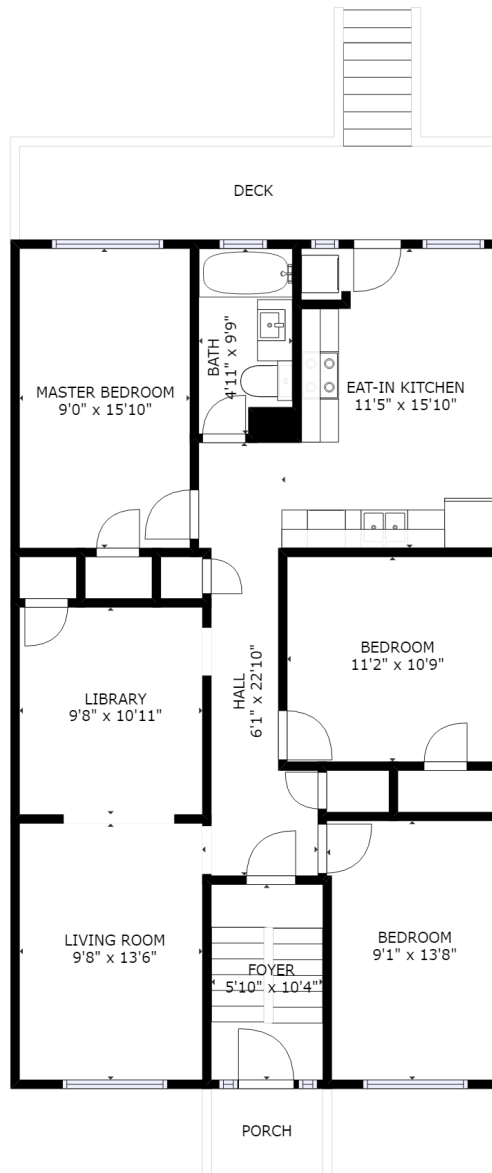

GROSS INTERNAL AREA  
 FLOOR 1 : 1025 sq ft, FLOOR 2 : 1109 sq ft  
 FLOOR 3 : 589 sq ft, EXCLUDED AREAS :  
 DECK: 243 sq ft, PORCH: 29 sq ft  
 TOTAL: 2724 sq ft

SIZES AND DIMENSIONS ARE APPROXIMATE, ACTUAL MAY VARY.

FLOOR 1

**kw** PRESTIGE  
 KELLERWILLIAMS.

GROSS INTERNAL AREA  
 FLOOR 1 : 1025 sq ft, FLOOR 2 : 1109 sq ft  
 FLOOR 3 : 589 sq ft, EXCLUDED AREAS :  
 DECK: 243 sq ft, PORCH: 29 sq ft  
 TOTAL: 2724 sq ft

SIZES AND DIMENSIONS ARE APPROXIMATE, ACTUAL MAY VARY.

FLOOR 2

**kw** PRESTIGE  
 KELLERWILLIAMS.

**NOTE: No measurement data available for apartment 4.**

GROSS INTERNAL AREA  
 FLOOR 1 : 1025 sq ft, FLOOR 2 : 1109 sq ft  
 FLOOR 3 : 589 sq ft, EXCLUDED AREAS :  
 DECK: 243 sq ft, PORCH: 29 sq ft  
 TOTAL: 2724 sq ft

SIZES AND DIMENSIONS ARE APPROXIMATE, ACTUAL MAY VARY.