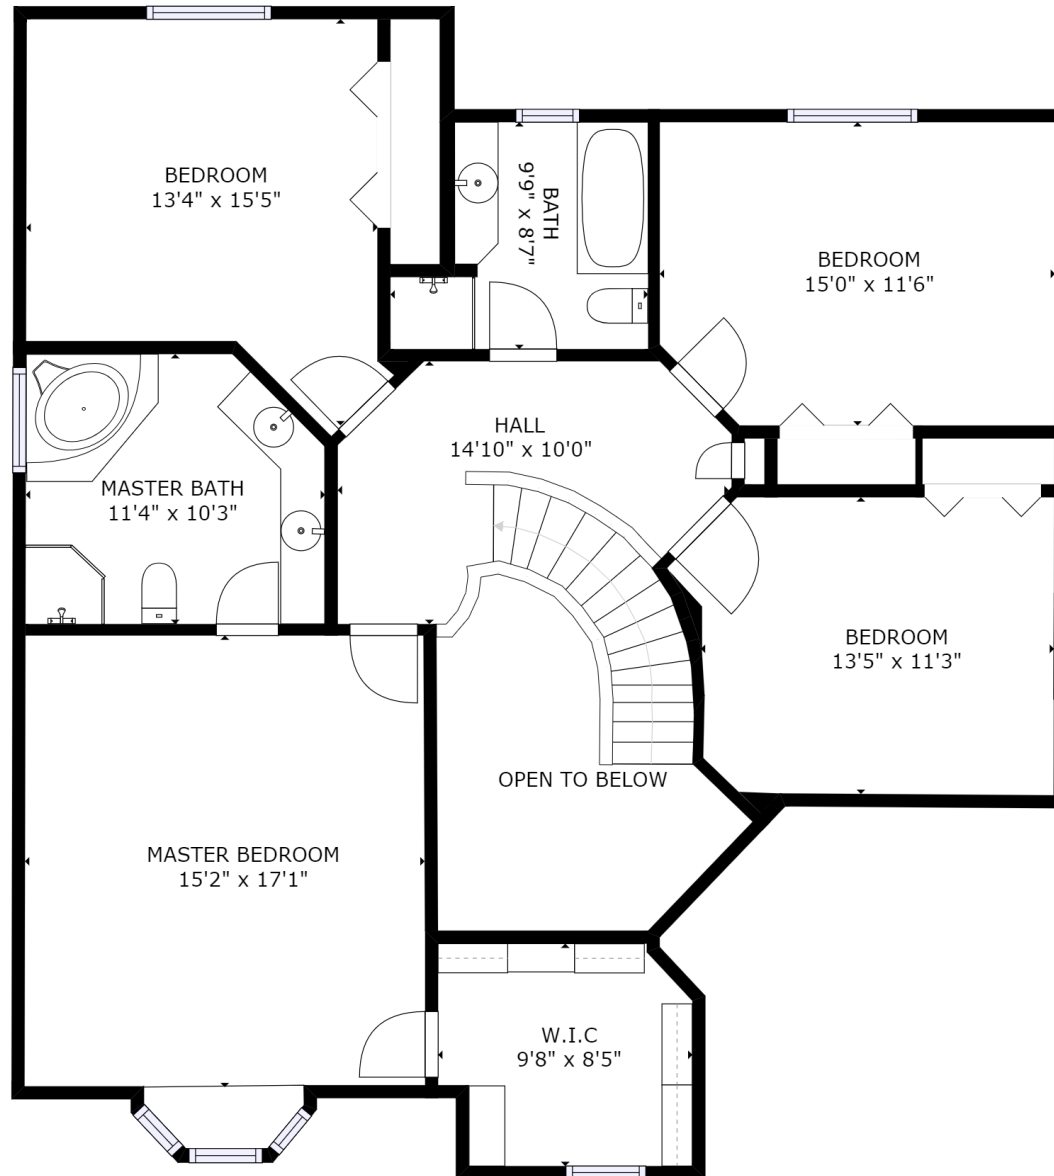

FLOOR 1

GROSS INTERNAL AREA
 FLOOR 1: 1132 sq ft, FLOOR 2: 1406 sq ft
 FLOOR 3: 1259 sq ft, EXCLUDED AREAS:
 GARAGE: 399 sq ft
 TOTAL: 3797 sq ft

SIZES AND DIMENSIONS ARE APPROXIMATE, ACTUAL MAY VARY.

GROSS INTERNAL AREA
 FLOOR 1: 1132 sq ft, FLOOR 2: 1406 sq ft
 FLOOR 3: 1259 sq ft, EXCLUDED AREAS:
 GARAGE: 399 sq ft
 TOTAL: 3797 sq ft

SIZES AND DIMENSIONS ARE APPROXIMATE, ACTUAL MAY VARY.

GROSS INTERNAL AREA
 FLOOR 1: 1132 sq ft, FLOOR 2: 1406 sq ft
 FLOOR 3: 1259 sq ft, EXCLUDED AREAS:
 GARAGE: 399 sq ft
 TOTAL: 3797 sq ft

SIZES AND DIMENSIONS ARE APPROXIMATE, ACTUAL MAY VARY.

FLOOR 3