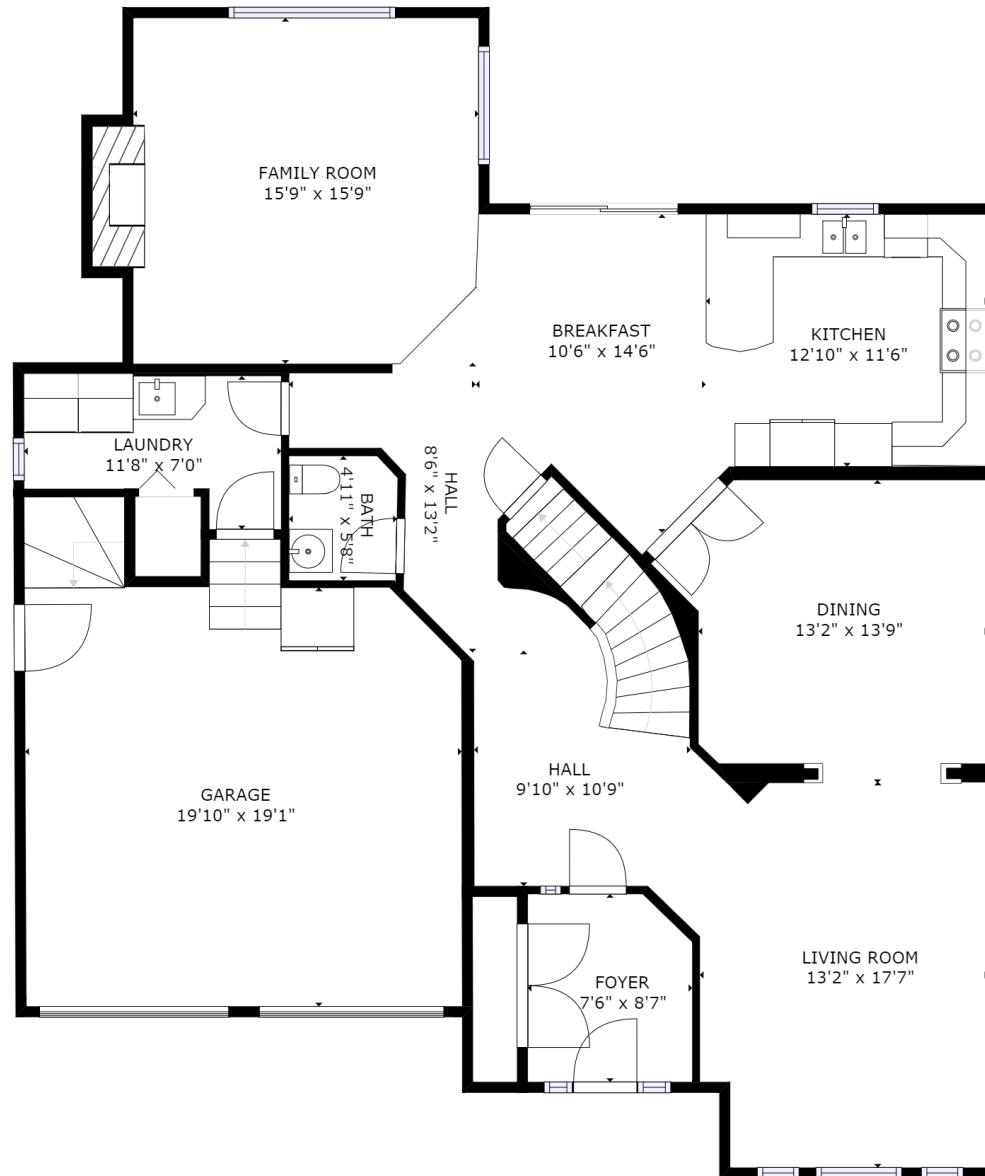

FLOOR 1

GROSS INTERNAL AREA
 FLOOR 1: 1132 sq ft, FLOOR 2: 1406 sq ft
 FLOOR 3: 1259 sq ft, EXCLUDED AREAS:
 GARAGE: 399 sq ft
 TOTAL: 3797 sq ft

SIZES AND DIMENSIONS ARE APPROXIMATE, ACTUAL MAY VARY.

GROSS INTERNAL AREA
 FLOOR 1: 1132 sq ft, FLOOR 2: 1406 sq ft
 FLOOR 3: 1259 sq ft, EXCLUDED AREAS:
 GARAGE: 399 sq ft
 TOTAL: 3797 sq ft

SIZES AND DIMENSIONS ARE APPROXIMATE, ACTUAL MAY VARY.

GROSS INTERNAL AREA
 FLOOR 1: 1132 sq ft, FLOOR 2: 1406 sq ft
 FLOOR 3: 1259 sq ft, EXCLUDED AREAS:
 GARAGE: 399 sq ft
 TOTAL: 3797 sq ft

SIZES AND DIMENSIONS ARE APPROXIMATE, ACTUAL MAY VARY.

FLOOR 3