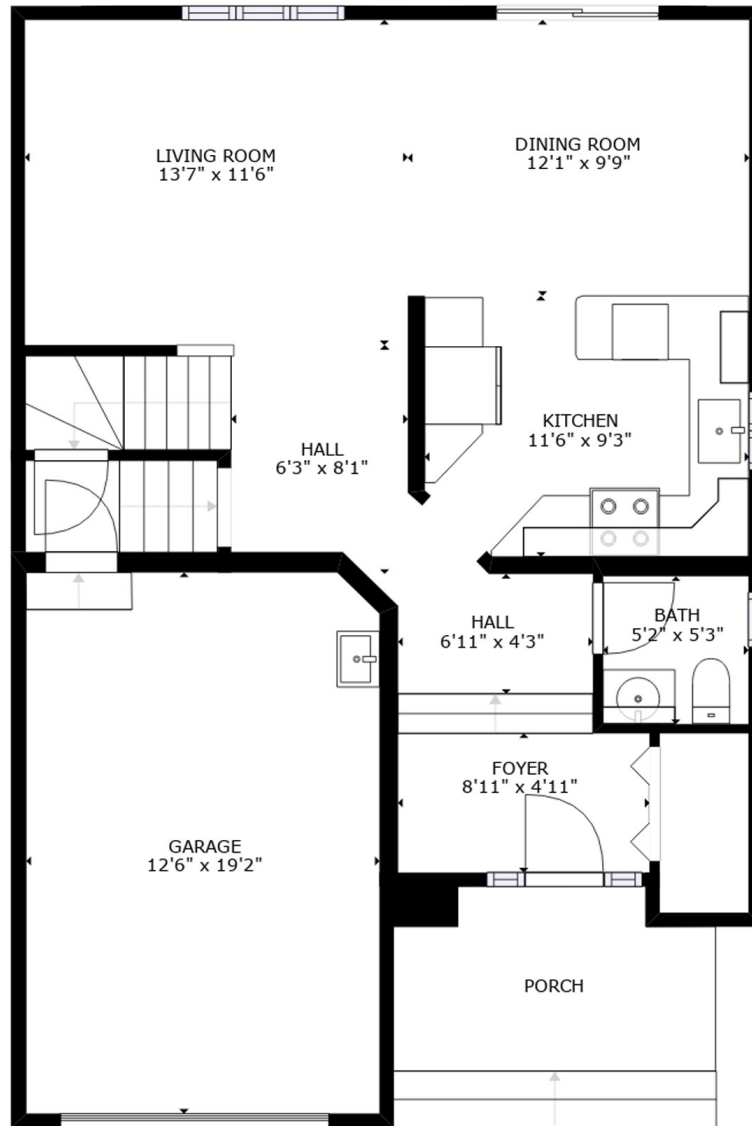

BASEMENT

GROSS INTERNAL AREA
 FLOOR 1: 581 sq. ft, FLOOR 2: 629 sq. ft
 FLOOR 3: 836 sq. ft, EXCLUDED AREAS:
 GARAGE: 238 sq. ft, DECK: 266 sq. ft
 PORCH: 71 sq. ft
 TOTAL: 2045 sq. ft

SIZES AND DIMENSIONS ARE APPROXIMATE, ACTUAL MAY VARY.

514-500-5455
 groupeimmosolutions.com
 KW Connexion
 Agence Immobilière

GROSS INTERNAL AREA
 FLOOR 1: 581 sq. ft, FLOOR 2: 629 sq. ft
 FLOOR 3: 836 sq. ft, EXCLUDED AREAS:
 GARAGE: 238 sq. ft, DECK: 266 sq. ft
 PORCH: 71 sq. ft
 TOTAL: 2045 sq. ft
 SIZES AND DIMENSIONS ARE APPROXIMATE, ACTUAL MAY VARY.

GROUND FLOOR

514-500-5455
 groupeimmosolutions.com
 KW Connexion
 Agence Immobilière

FLOOR 1

GROSS INTERNAL AREA
 FLOOR 1: 581 sq. ft, FLOOR 2: 629 sq. ft
 FLOOR 3: 836 sq. ft, EXCLUDED AREAS:
 GARAGE: 238 sq. ft, DECK: 266 sq. ft
 PORCH: 71 sq. ft
 TOTAL: 2045 sq. ft