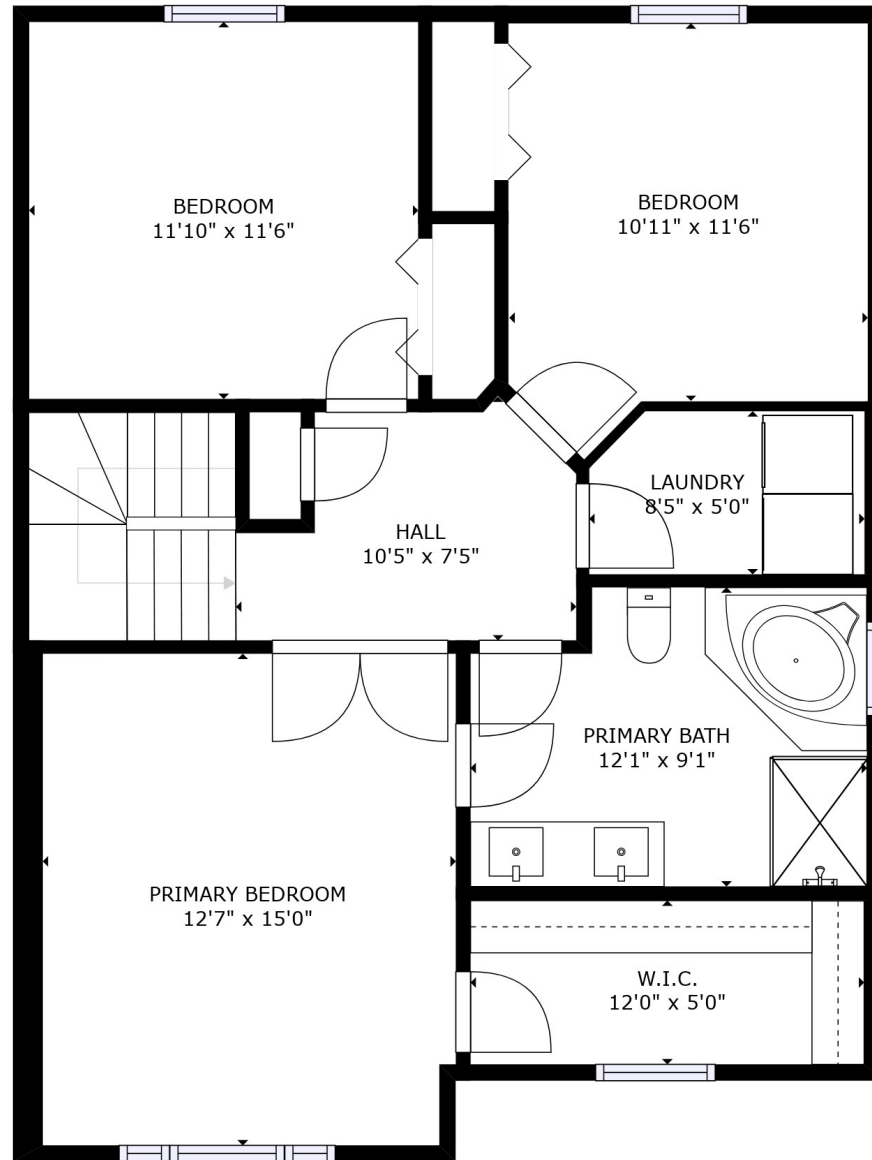

BASEMENT

GROSS INTERNAL AREA
 FLOOR 1: 581 sq. ft, FLOOR 2: 629 sq. ft
 FLOOR 3: 836 sq. ft, EXCLUDED AREAS:
 GARAGE: 238 sq. ft, DECK: 266 sq. ft
 PORCH: 71 sq. ft
 TOTAL: 2045 sq. ft

SIZES AND DIMENSIONS ARE APPROXIMATE, ACTUAL MAY VARY.

514-500-5455
 groupeimmosolutions.com
 KW Connexion
 Agence Immobilière

GROSS INTERNAL AREA
 FLOOR 1: 581 sq. ft, FLOOR 2: 629 sq. ft
 FLOOR 3: 836 sq. ft, EXCLUDED AREAS:
 GARAGE: 238 sq. ft, DECK: 266 sq. ft
 PORCH: 71 sq. ft
 TOTAL: 2045 sq. ft
 SIZES AND DIMENSIONS ARE APPROXIMATE, ACTUAL MAY VARY.

GROUND FLOOR

514-500-5455
 groupeimmosolutions.com
 KW Connexion
 Agence Immobilière

FLOOR 1

GROSS INTERNAL AREA
 FLOOR 1: 581 sq. ft, FLOOR 2: 629 sq. ft
 FLOOR 3: 836 sq. ft, EXCLUDED AREAS:
 GARAGE: 238 sq. ft, DECK: 266 sq. ft
 PORCH: 71 sq. ft
 TOTAL: 2045 sq. ft