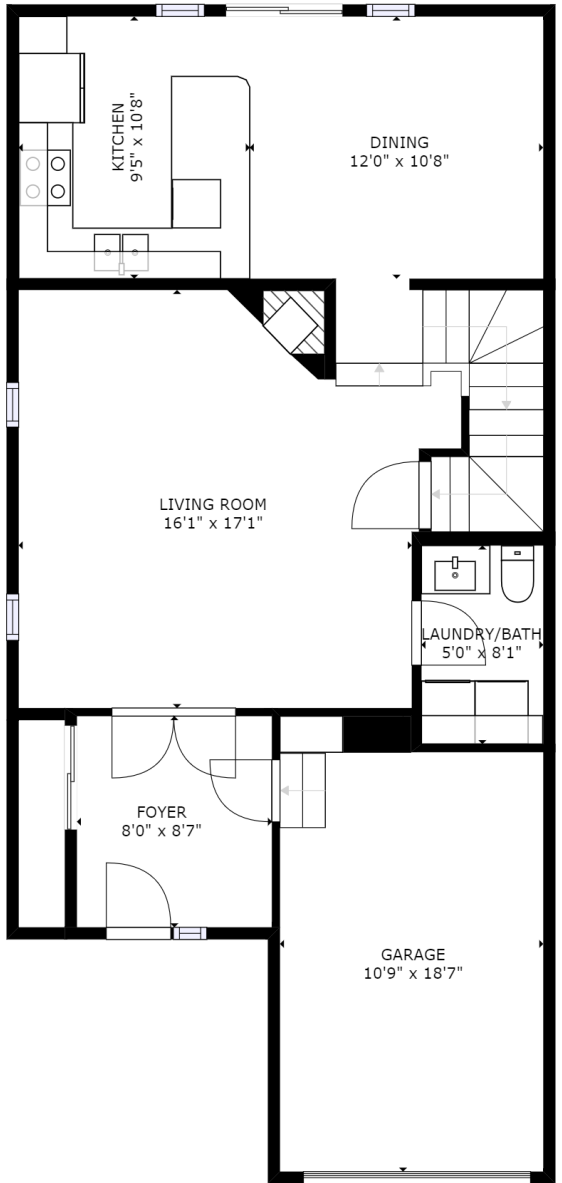

BASEMENT
21'2" x 36'4"

GROSS INTERNAL AREA
FLOOR 1: 671 sq ft, FLOOR 2: 704 sq ft
FLOOR 3: 744 sq ft, EXCLUDED AREAS:
GARAGE: 192 sq ft
TOTAL: 2120 sq ft

SIZES AND DIMENSIONS ARE APPROXIMATE, ACTUAL MAY VARY.

FLOOR 1

kw PRESTIGE
KELLERWILLIAMS.

GROSS INTERNAL AREA
FLOOR 1: 671 sq ft, FLOOR 2: 704 sq ft
FLOOR 3: 744 sq ft, EXCLUDED AREAS:
GARAGE: 192 sq ft
TOTAL: 2120 sq ft

SIZES AND DIMENSIONS ARE APPROXIMATE, ACTUAL MAY VARY.

GROSS INTERNAL AREA
 FLOOR 1: 671 sq ft, FLOOR 2: 704 sq ft
 FLOOR 3: 744 sq ft, EXCLUDED AREAS:
 GARAGE: 192 sq ft
 TOTAL: 2120 sq ft

SIZES AND DIMENSIONS ARE APPROXIMATE, ACTUAL MAY VARY.