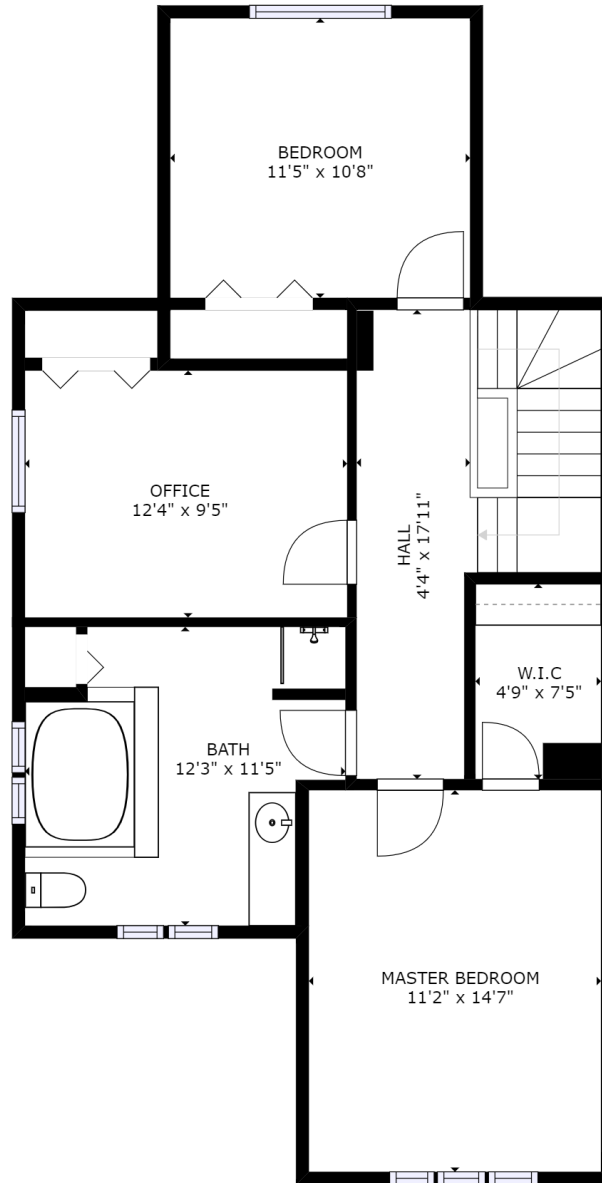

BASEMENT
21'2" x 36'4"

GROSS INTERNAL AREA
FLOOR 1: 671 sq ft, FLOOR 2: 704 sq ft
FLOOR 3: 744 sq ft, EXCLUDED AREAS:
GARAGE: 192 sq ft
TOTAL: 2120 sq ft

SIZES AND DIMENSIONS ARE APPROXIMATE, ACTUAL MAY VARY.

FLOOR 1

kw PRESTIGE
KELLERWILLIAMS.

GROSS INTERNAL AREA
FLOOR 1: 671 sq ft, FLOOR 2: 704 sq ft
FLOOR 3: 744 sq ft, EXCLUDED AREAS:
GARAGE: 192 sq ft
TOTAL: 2120 sq ft

SIZES AND DIMENSIONS ARE APPROXIMATE, ACTUAL MAY VARY.

GROSS INTERNAL AREA
 FLOOR 1: 671 sq ft, FLOOR 2: 704 sq ft
 FLOOR 3: 744 sq ft, EXCLUDED AREAS:
 GARAGE: 192 sq ft
 TOTAL: 2120 sq ft

SIZES AND DIMENSIONS ARE APPROXIMATE, ACTUAL MAY VARY.