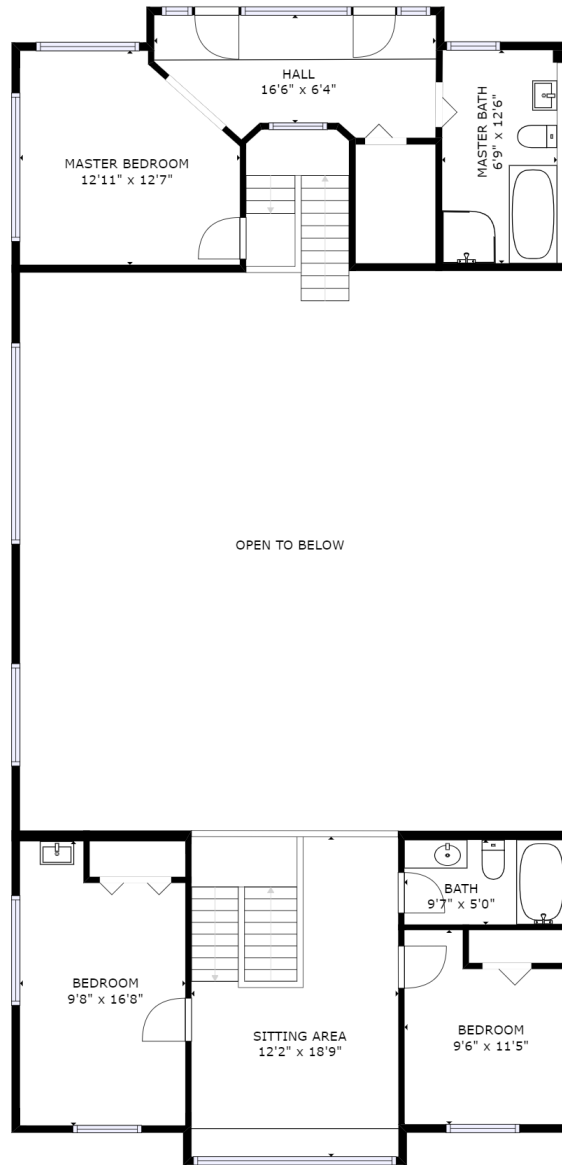

FLOOR 1

GROSS INTERNAL AREA
 FLOOR 1: 3087 sq ft, FLOOR 2: 1034 sq ft
 TOTAL: 4121 sq ft

SIZES AND DIMENSIONS ARE APPROXIMATE, ACTUAL MAY VARY.

Sotheby's
 INTERNATIONAL REALTY

GROSS INTERNAL AREA
 FLOOR 1: 3087 sq ft, FLOOR 2: 1034 sq ft
 TOTAL: 4121 sq ft

SIZES AND DIMENSIONS ARE APPROXIMATE, ACTUAL MAY VARY.

FLOOR 2

Sotheby's
 INTERNATIONAL REALTY