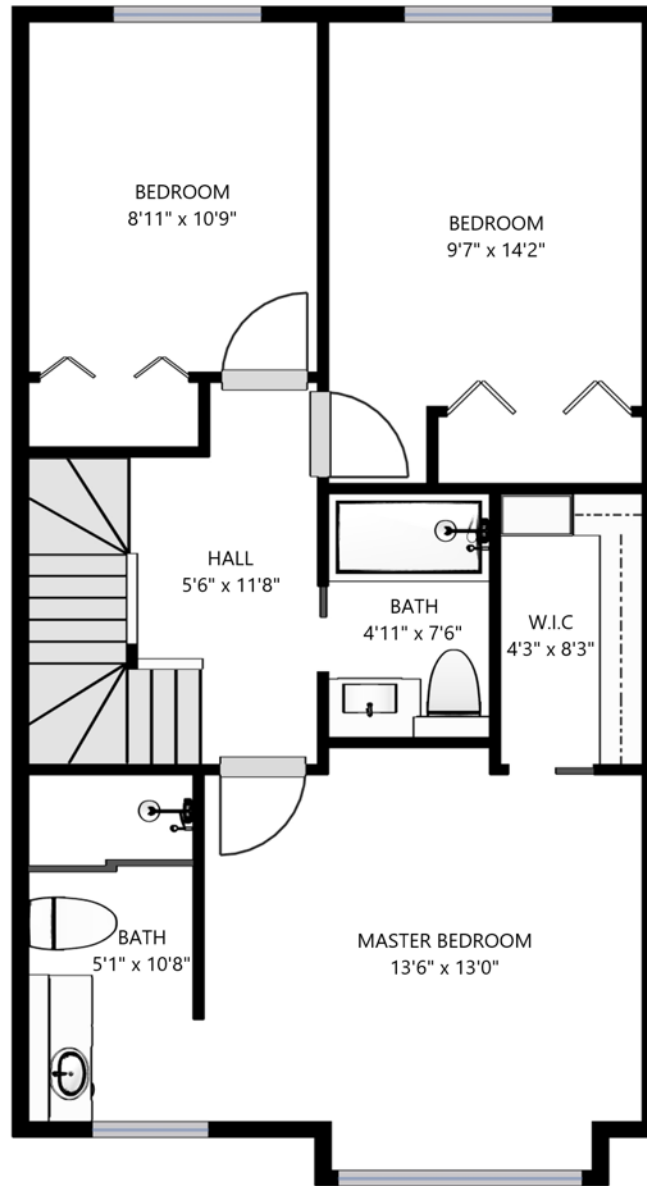

BASEMENT

429 Mousseau-Vermette, Dorval

Total Sq Ft = 631

FLOOR 1

429 Mousseau-Vermette, Dorval

Total Sq Ft = 631

FLOOR 2

429 Mousseau-Vermette, Dorval

Total Sq Ft = 631

FLOOR 3

429 Mousseau-Vermette, Dorval

Total Sq Ft = 363