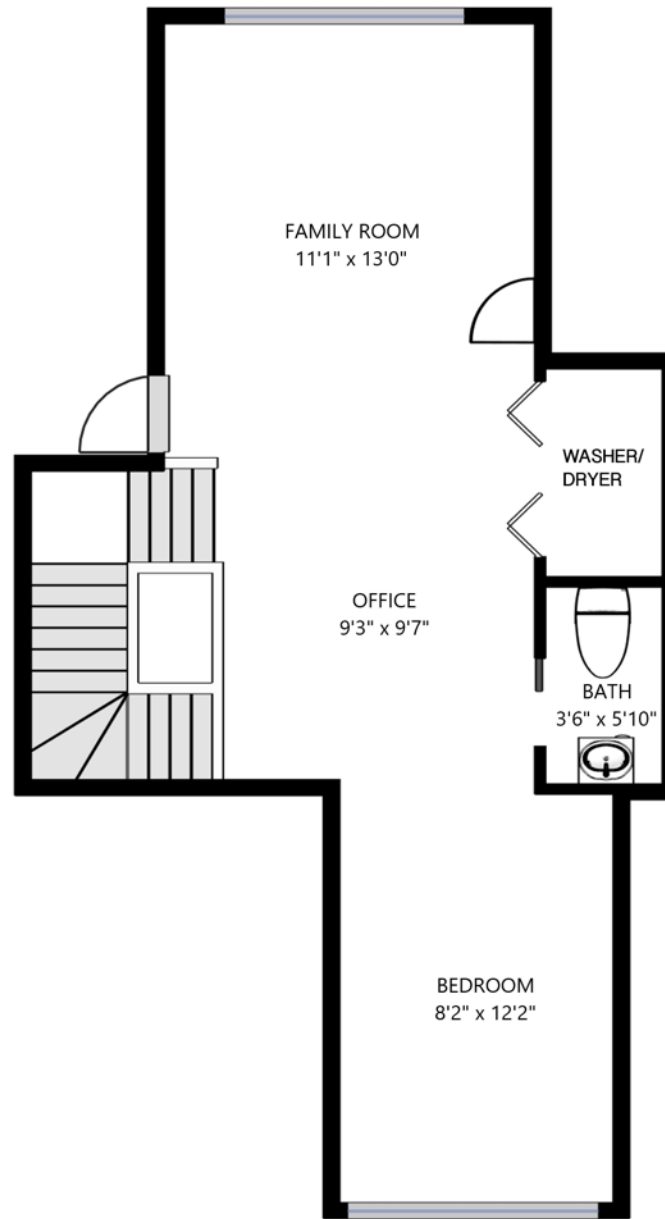

BASEMENT

429 Mousseau-Vermette, Dorval

Total Sq Ft = 631

FLOOR 1

429 Mousseau-Vermette, Dorval

Total Sq Ft = 631

FLOOR 2

429 Mousseau-Vermette, Dorval

Total Sq Ft = 631

FLOOR 3

429 Mousseau-Vermette, Dorval

Total Sq Ft = 363