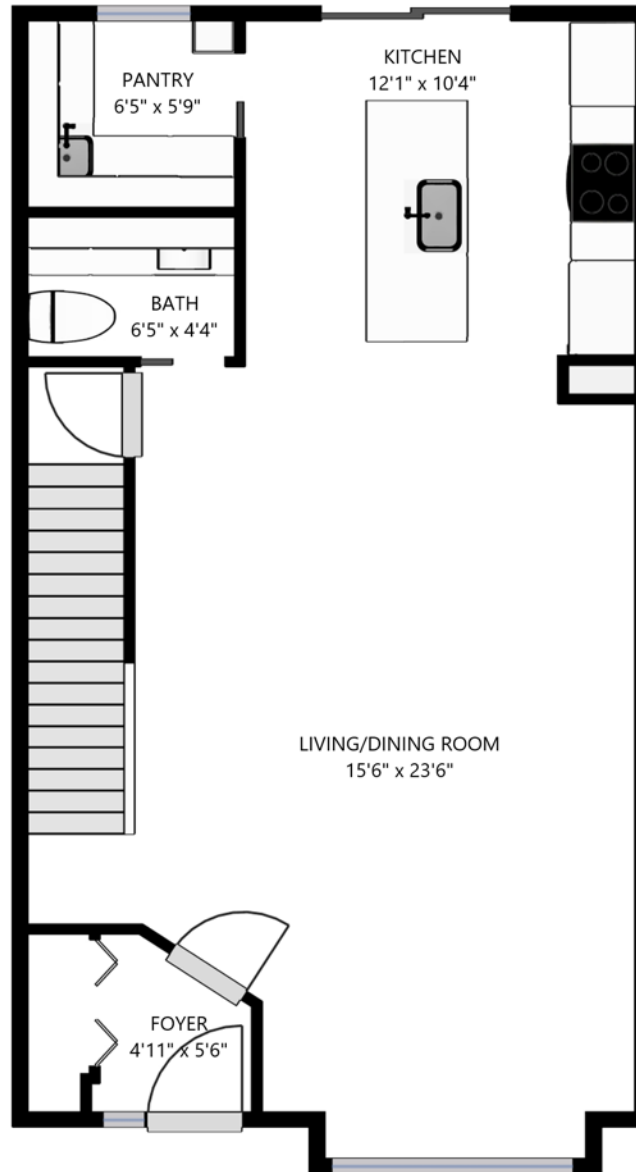

BASEMENT

429 Mousseau-Vermette, Dorval

Total Sq Ft = 631

FLOOR 1

429 Mousseau-Vermette, Dorval

Total Sq Ft = 631

FLOOR 2

429 Mousseau-Vermette, Dorval

Total Sq Ft = 631

FLOOR 3

429 Mousseau-Vermette, Dorval

Total Sq Ft = 363