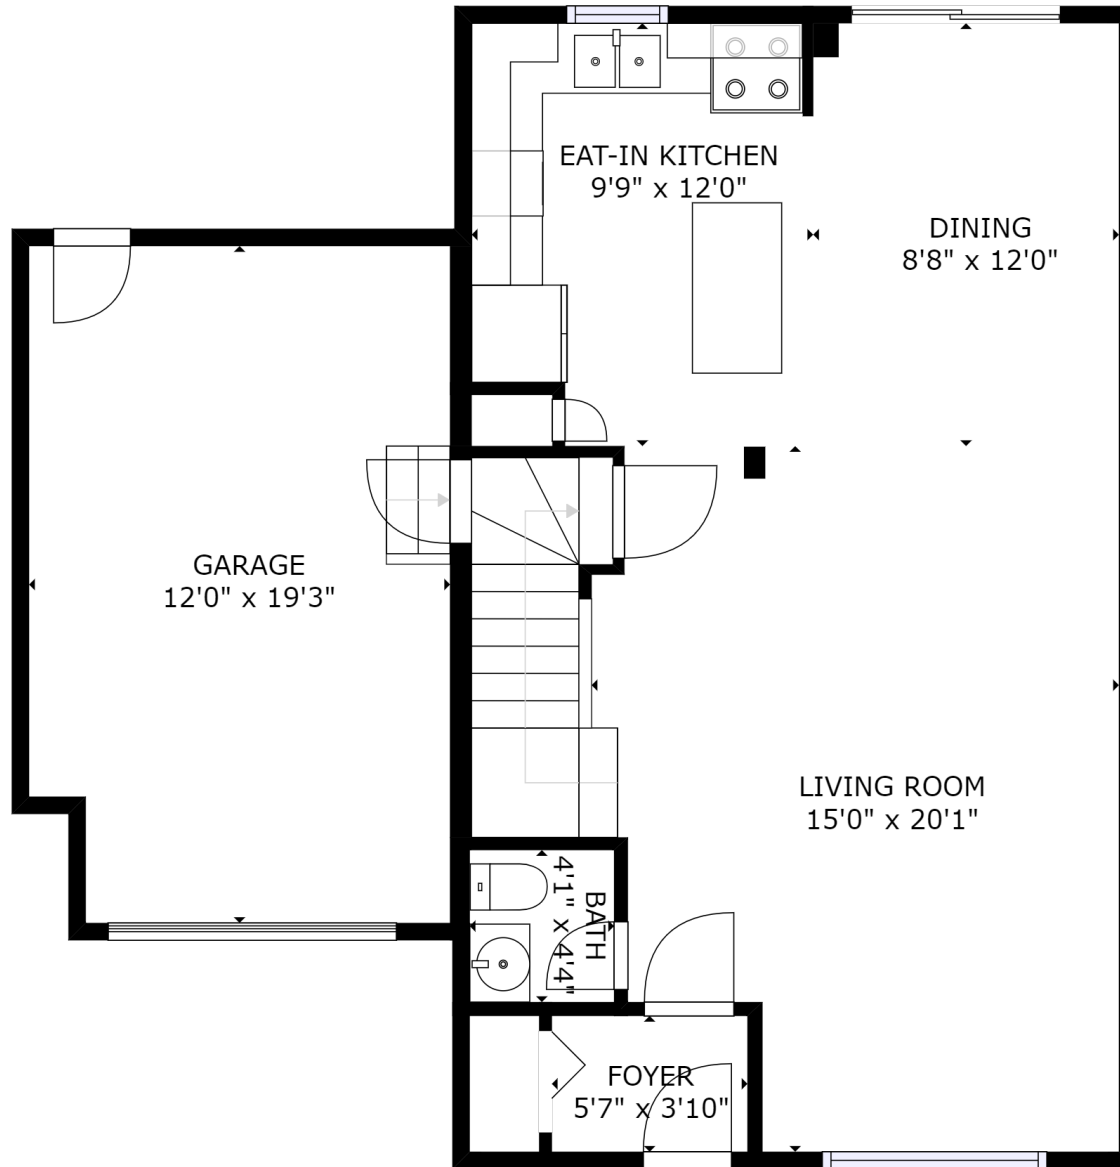

GROSS INTERNAL AREA
 FLOOR 1: 575 sq ft, FLOOR 2: 592 sq ft
 FLOOR 3: 619 sq ft, EXCLUDED AREAS:
 GARAGE: 225 sq ft
 TOTAL: 1786 sq ft

SIZES AND DIMENSIONS ARE APPROXIMATE, ACTUAL MAY VARY.

FLOOR 1

GROSS INTERNAL AREA
 FLOOR 1: 575 sq ft, FLOOR 2: 592 sq ft
 FLOOR 3: 619 sq ft, EXCLUDED AREAS:
 GARAGE: 225 sq ft
 TOTAL: 1786 sq ft

SIZES AND DIMENSIONS ARE APPROXIMATE, ACTUAL MAY VARY.

FLOOR 2

GROSS INTERNAL AREA
 FLOOR 1: 575 sq ft, FLOOR 2: 592 sq ft
 FLOOR 3: 619 sq ft, EXCLUDED AREAS:
 GARAGE: 225 sq ft
 TOTAL: 1786 sq ft

SIZES AND DIMENSIONS ARE APPROXIMATE, ACTUAL MAY VARY.

FLOOR 3