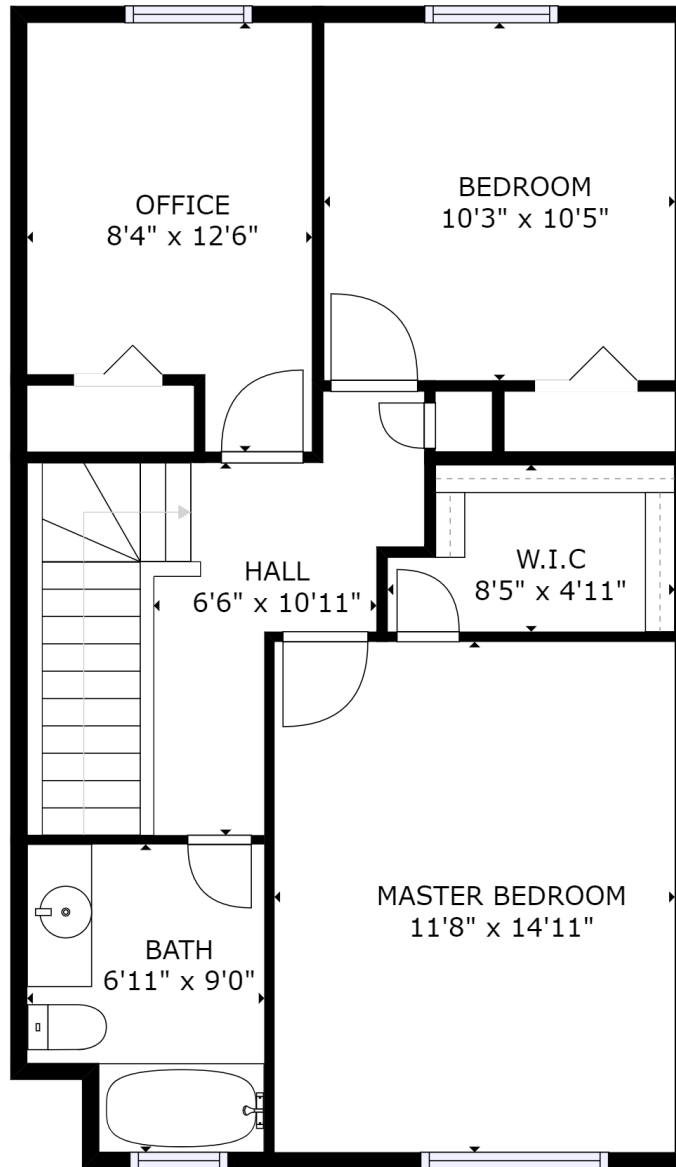

GROSS INTERNAL AREA
 FLOOR 1: 575 sq ft, FLOOR 2: 592 sq ft
 FLOOR 3: 619 sq ft, EXCLUDED AREAS:
 GARAGE: 225 sq ft
 TOTAL: 1786 sq ft

SIZES AND DIMENSIONS ARE APPROXIMATE, ACTUAL MAY VARY.

FLOOR 1

GROSS INTERNAL AREA
 FLOOR 1: 575 sq ft, FLOOR 2: 592 sq ft
 FLOOR 3: 619 sq ft, EXCLUDED AREAS:
 GARAGE: 225 sq ft
 TOTAL: 1786 sq ft

SIZES AND DIMENSIONS ARE APPROXIMATE, ACTUAL MAY VARY.

FLOOR 2

GROSS INTERNAL AREA
 FLOOR 1: 575 sq ft, FLOOR 2: 592 sq ft
 FLOOR 3: 619 sq ft, EXCLUDED AREAS:
 GARAGE: 225 sq ft
 TOTAL: 1786 sq ft

SIZES AND DIMENSIONS ARE APPROXIMATE, ACTUAL MAY VARY.

FLOOR 3