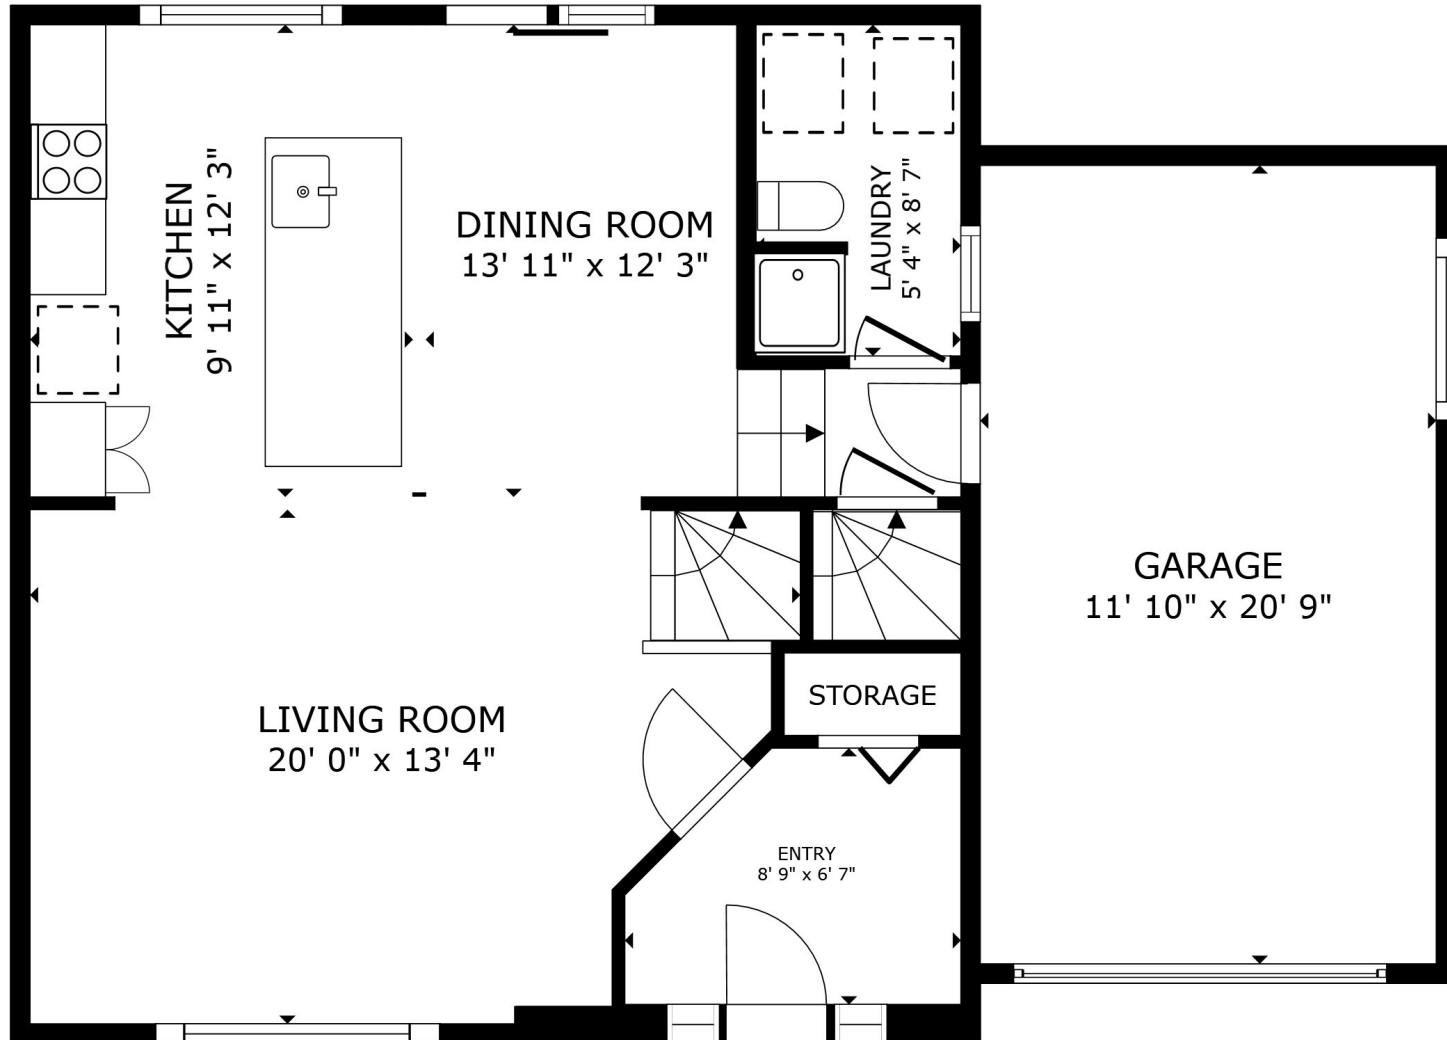

51 Rue des Fougères, L'île-Perrot

GROSS INTERNAL AREA
 FLOOR 1 554 sq.ft. FLOOR 2 634 sq.ft. FLOOR 3 895 sq.ft.
 EXCLUDED AREAS : GARAGE 246 sq.ft.
 TOTAL : 2,082 sq.ft.

SIZES AND DIMENSIONS ARE APPROXIMATE, ACTUAL MAY VARY.

BASEMENT

51 Rue des Fougères, L'Île-Perrot

GROSS INTERNAL AREA
 FLOOR 1 554 sq.ft. FLOOR 2 634 sq.ft. FLOOR 3 895 sq.ft.
 EXCLUDED AREAS : GARAGE 246 sq.ft.
 TOTAL : 2,082 sq.ft.

SIZES AND DIMENSIONS ARE APPROXIMATE, ACTUAL MAY VARY.

GROUND FLOOR

51 Rue des Fougères, L'île-Perrot

GROSS INTERNAL AREA
 FLOOR 1 554 sq.ft. FLOOR 2 634 sq.ft. FLOOR 3 895 sq.ft.
 EXCLUDED AREAS : GARAGE 246 sq.ft.
 TOTAL : 2,082 sq.ft.

SIZES AND DIMENSIONS ARE APPROXIMATE, ACTUAL MAY VARY.

FIRST FLOOR