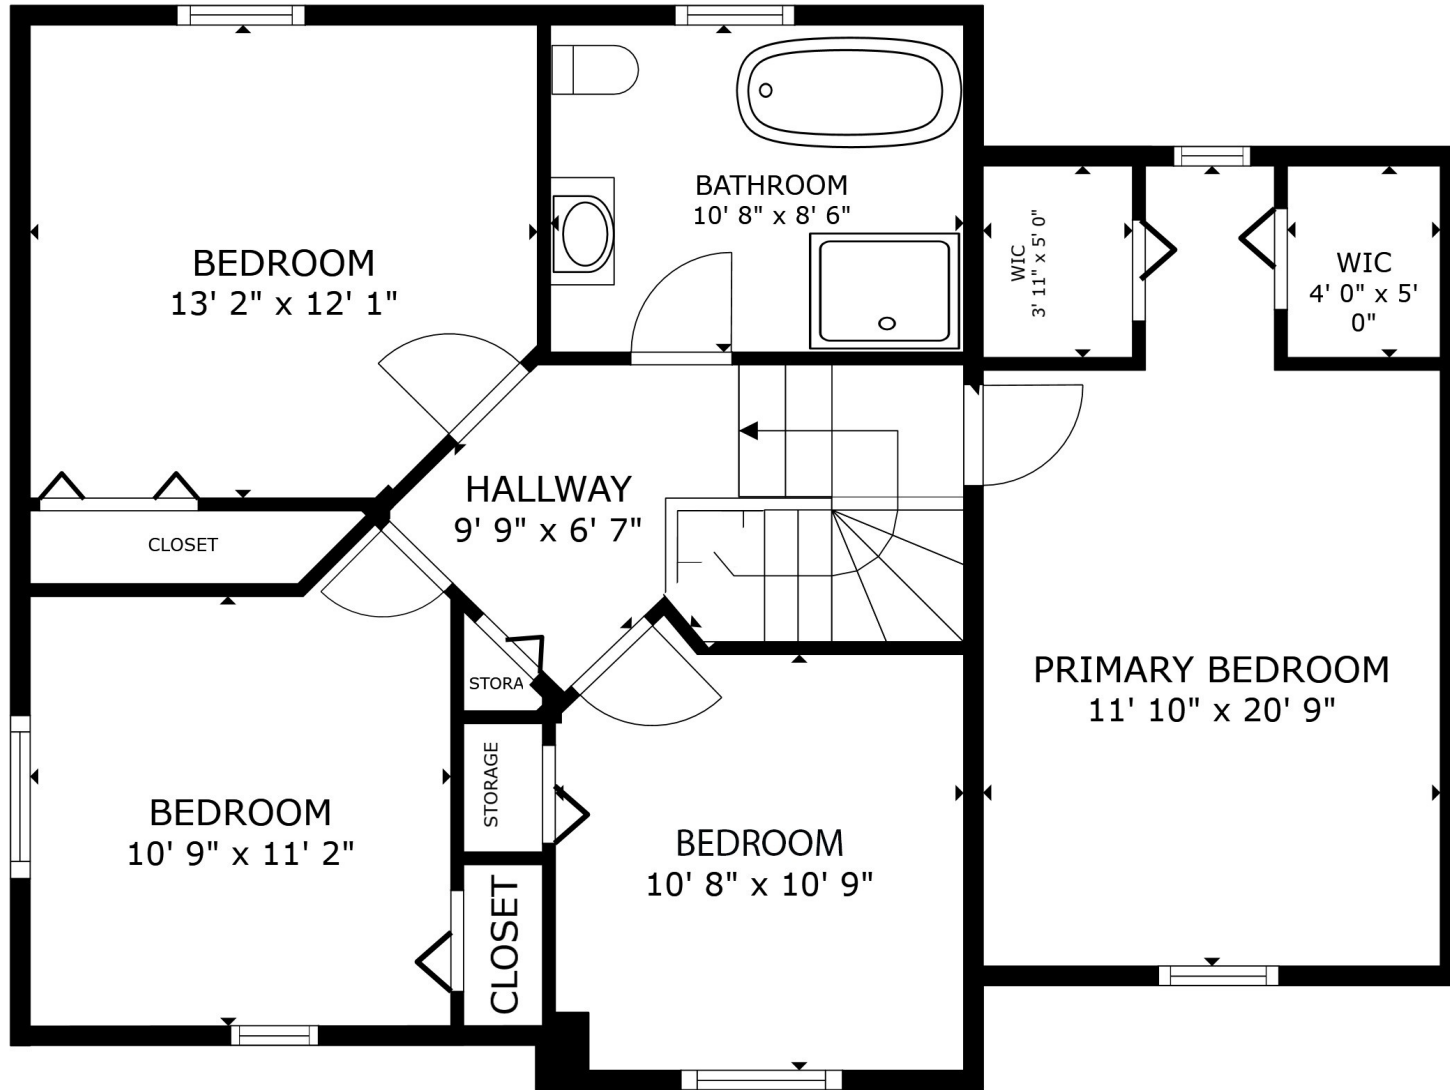

51 Rue des Fougères, L'île-Perrot

GROSS INTERNAL AREA
 FLOOR 1 554 sq.ft. FLOOR 2 634 sq.ft. FLOOR 3 895 sq.ft.
 EXCLUDED AREAS : GARAGE 246 sq.ft.
 TOTAL : 2,082 sq.ft.

SIZES AND DIMENSIONS ARE APPROXIMATE, ACTUAL MAY VARY.

BASEMENT

51 Rue des Fougères, L'Île-Perrot

GROSS INTERNAL AREA
 FLOOR 1 554 sq.ft. FLOOR 2 634 sq.ft. FLOOR 3 895 sq.ft.
 EXCLUDED AREAS : GARAGE 246 sq.ft.
 TOTAL : 2,082 sq.ft.

SIZES AND DIMENSIONS ARE APPROXIMATE, ACTUAL MAY VARY.

GROUND FLOOR

51 Rue des Fougères, L'île-Perrot

GROSS INTERNAL AREA
 FLOOR 1 554 sq.ft. FLOOR 2 634 sq.ft. FLOOR 3 895 sq.ft.
 EXCLUDED AREAS : GARAGE 246 sq.ft.
 TOTAL : 2,082 sq.ft.

SIZES AND DIMENSIONS ARE APPROXIMATE, ACTUAL MAY VARY.

FIRST FLOOR