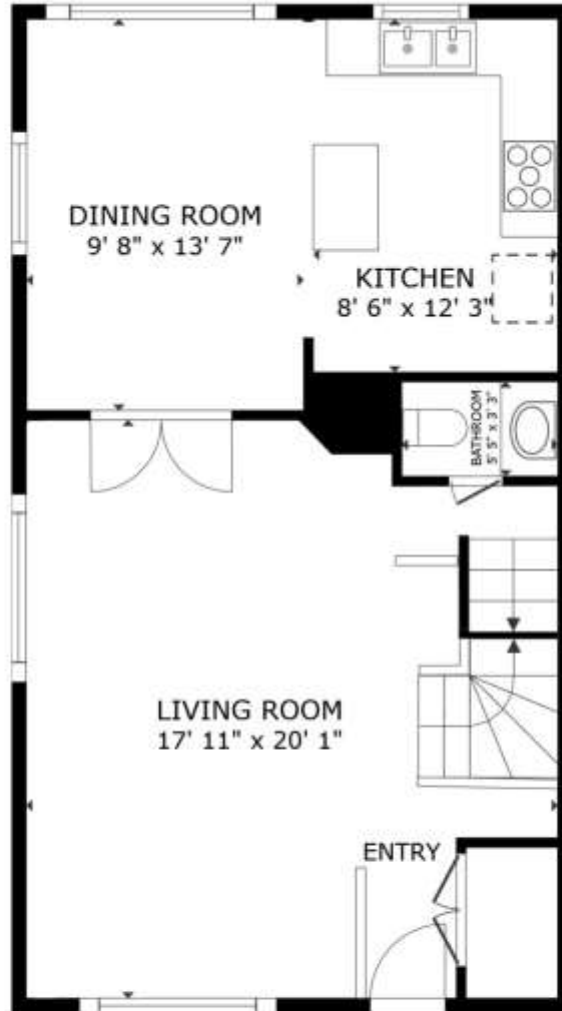

FLOOR 1, BASEMENT

GROSS INTERNAL AREA  
FLOOR 1 223sq.ft. FLOOR 2 616 sq.ft. FLOOR 3 627 sq.ft. FLOOR 4 435 sq.ft.  
EXCLUDED AREAS : GARAGE 320 sq.ft.  
TOTAL : 2000 sq.ft.

SIZES AND DIMENSIONS ARE APPROXIMATE, ACTUAL MAY VARY.

**FLOOR 2**

GROSS INTERNAL AREA  
 FLOOR 1 223 sq.ft. FLOOR 2 616 sq.ft. FLOOR 3 627 sq.ft. FLOOR 4 435 sq.ft.  
 EXCLUDED AREAS : GARAGE 320 sq.ft.  
 TOTAL : 2000 sq.ft.

SIZES AND DIMENSIONS ARE APPROXIMATE, ACTUAL MAY VARY.

**FLOOR 3**

GROSS INTERNAL AREA  
 FLOOR 1 223sq.ft. FLOOR 2 616 sq.ft. FLOOR 3 627 sq.ft. FLOOR 4 435 sq.ft.  
 EXCLUDED AREAS : GARAGE 320 sq.ft.  
 TOTAL : 2000 sq.ft.

SIZES AND DIMENSIONS ARE APPROXIMATE, ACTUAL MAY VARY.

## FLOOR 4

GROSS INTERNAL AREA  
FLOOR 1 223sq.ft. FLOOR 2 616 sq.ft. FLOOR 3 627 sq.ft. FLOOR 4 435 sq.ft.  
EXCLUDED AREAS : GARAGE 320 sq.ft.  
TOTAL : 2000 sq.ft.

SIZES AND DIMENSIONS ARE APPROXIMATE, ACTUAL MAY VARY.