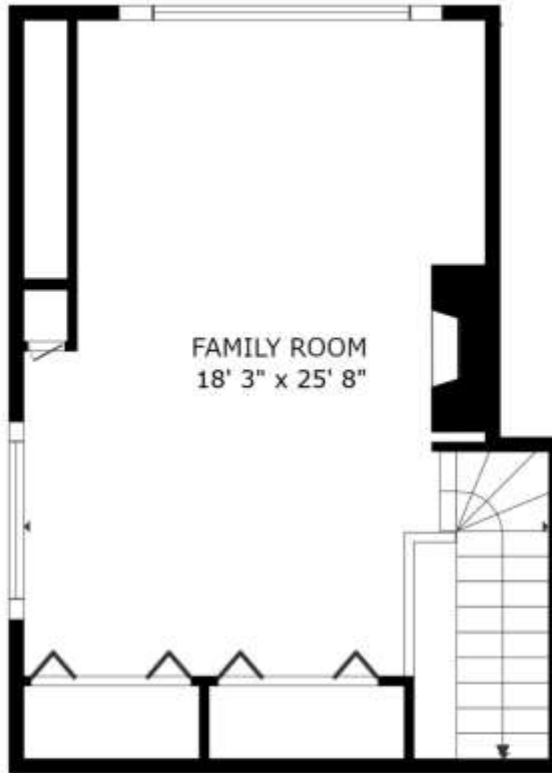

FLOOR 1, BASEMENT

GROSS INTERNAL AREA  
FLOOR 1 223sq.ft. FLOOR 2 616 sq.ft. FLOOR 3 627 sq.ft. FLOOR 4 435 sq.ft.  
EXCLUDED AREAS : GARAGE 320 sq.ft.  
TOTAL : 2000 sq.ft.

SIZES AND DIMENSIONS ARE APPROXIMATE, ACTUAL MAY VARY.

**FLOOR 2**

GROSS INTERNAL AREA  
 FLOOR 1 223 sq.ft. FLOOR 2 616 sq.ft. FLOOR 3 627 sq.ft. FLOOR 4 435 sq.ft.  
 EXCLUDED AREAS : GARAGE 320 sq.ft.  
 TOTAL : 2000 sq.ft.

SIZES AND DIMENSIONS ARE APPROXIMATE, ACTUAL MAY VARY.

**FLOOR 3**

GROSS INTERNAL AREA  
 FLOOR 1 223sq.ft. FLOOR 2 616 sq.ft. FLOOR 3 627 sq.ft. FLOOR 4 435 sq.ft.  
 EXCLUDED AREAS : GARAGE 320 sq.ft.  
 TOTAL : 2000 sq.ft.

SIZES AND DIMENSIONS ARE APPROXIMATE, ACTUAL MAY VARY.

## FLOOR 4

GROSS INTERNAL AREA  
FLOOR 1 223sq.ft. FLOOR 2 616 sq.ft. FLOOR 3 627 sq.ft. FLOOR 4 435 sq.ft.  
EXCLUDED AREAS : GARAGE 320 sq.ft.  
TOTAL : 2000 sq.ft.

SIZES AND DIMENSIONS ARE APPROXIMATE, ACTUAL MAY VARY.