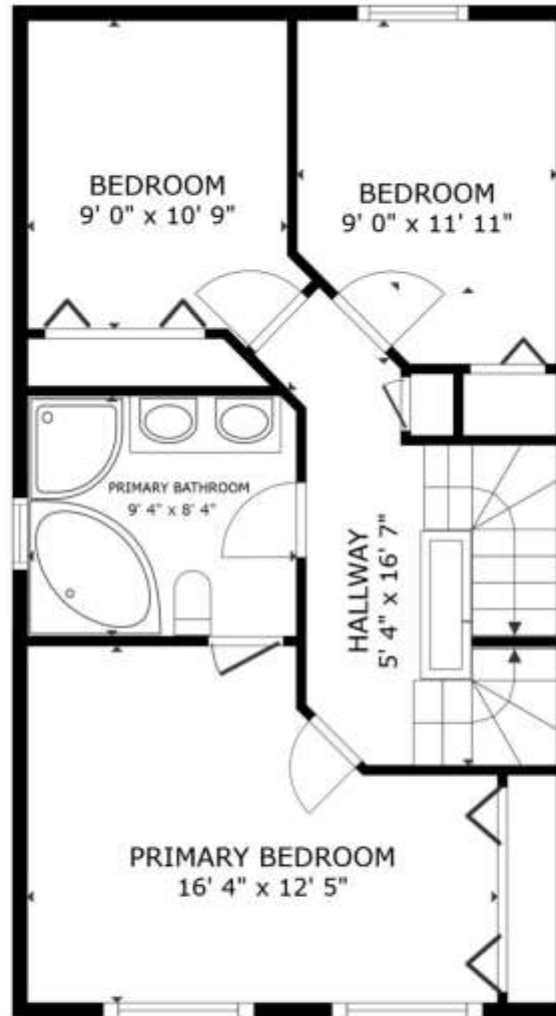

FLOOR 1, BASEMENT

GROSS INTERNAL AREA  
FLOOR 1 223sq.ft. FLOOR 2 616 sq.ft. FLOOR 3 627 sq.ft. FLOOR 4 435 sq.ft.  
EXCLUDED AREAS : GARAGE 320 sq.ft.  
TOTAL : 2000 sq.ft.

SIZES AND DIMENSIONS ARE APPROXIMATE, ACTUAL MAY VARY.

**FLOOR 2**

GROSS INTERNAL AREA  
 FLOOR 1 223 sq.ft. FLOOR 2 616 sq.ft. FLOOR 3 627 sq.ft. FLOOR 4 435 sq.ft.  
 EXCLUDED AREAS : GARAGE 320 sq.ft.  
 TOTAL : 2000 sq.ft.

SIZES AND DIMENSIONS ARE APPROXIMATE, ACTUAL MAY VARY.

**FLOOR 3**

GROSS INTERNAL AREA  
 FLOOR 1 223sq.ft. FLOOR 2 616 sq.ft. FLOOR 3 627 sq.ft. FLOOR 4 435 sq.ft.  
 EXCLUDED AREAS : GARAGE 320 sq.ft.  
 TOTAL : 2000 sq.ft.

SIZES AND DIMENSIONS ARE APPROXIMATE, ACTUAL MAY VARY.

## FLOOR 4

GROSS INTERNAL AREA  
FLOOR 1 223sq.ft. FLOOR 2 616 sq.ft. FLOOR 3 627 sq.ft. FLOOR 4 435 sq.ft.  
EXCLUDED AREAS : GARAGE 320 sq.ft.  
TOTAL : 2000 sq.ft.

SIZES AND DIMENSIONS ARE APPROXIMATE, ACTUAL MAY VARY.