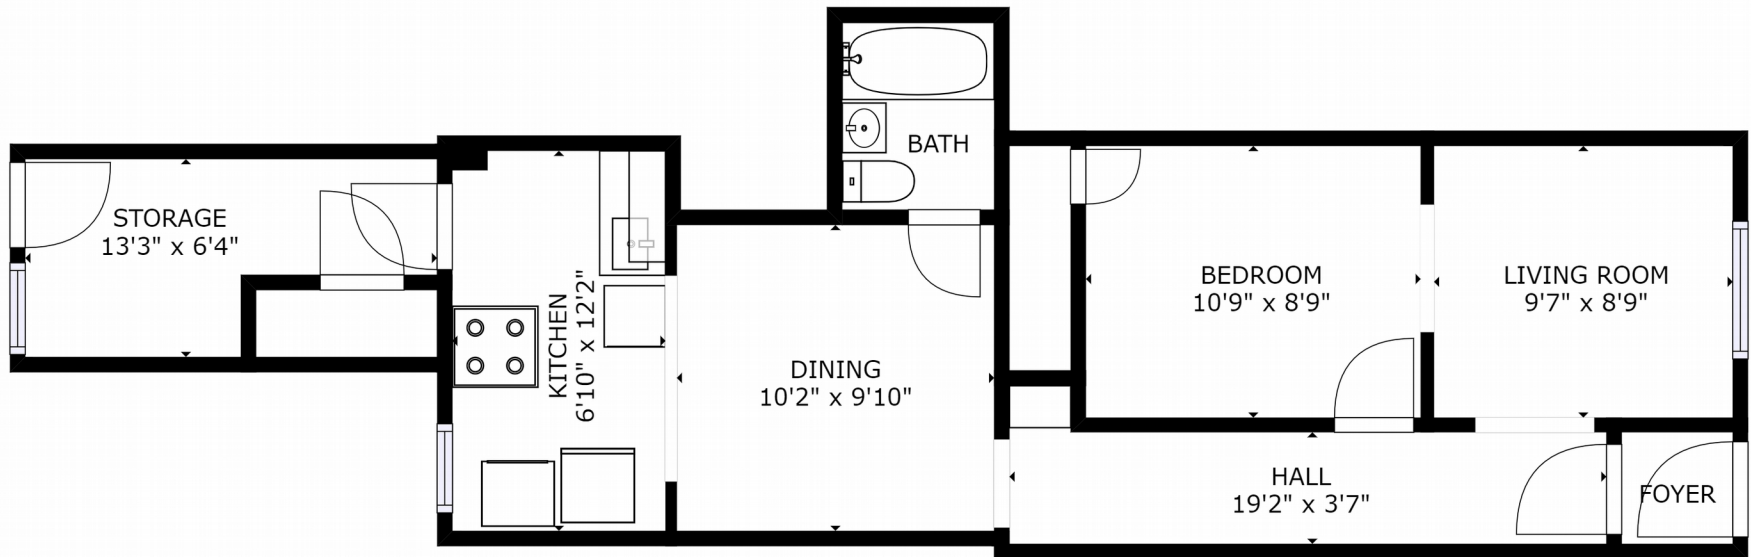

6049 DE CHATEAUBRIAND, ROSEMONT

GROSS INTERNAL AREA
FLOOR 1: 608 sq ft
TOTAL: 608 sq ft

SIZES AND DIMENSIONS ARE APPROXIMATE, ACTUAL MAY VARY.

6051 DE CHATEAUBRIAND, ROSEMONT

GROSS INTERNAL AREA
FLOOR 1: 608 sq ft
TOTAL: 608 sq ft

SIZES AND DIMENSIONS ARE APPROXIMATE, ACTUAL MAY VARY.