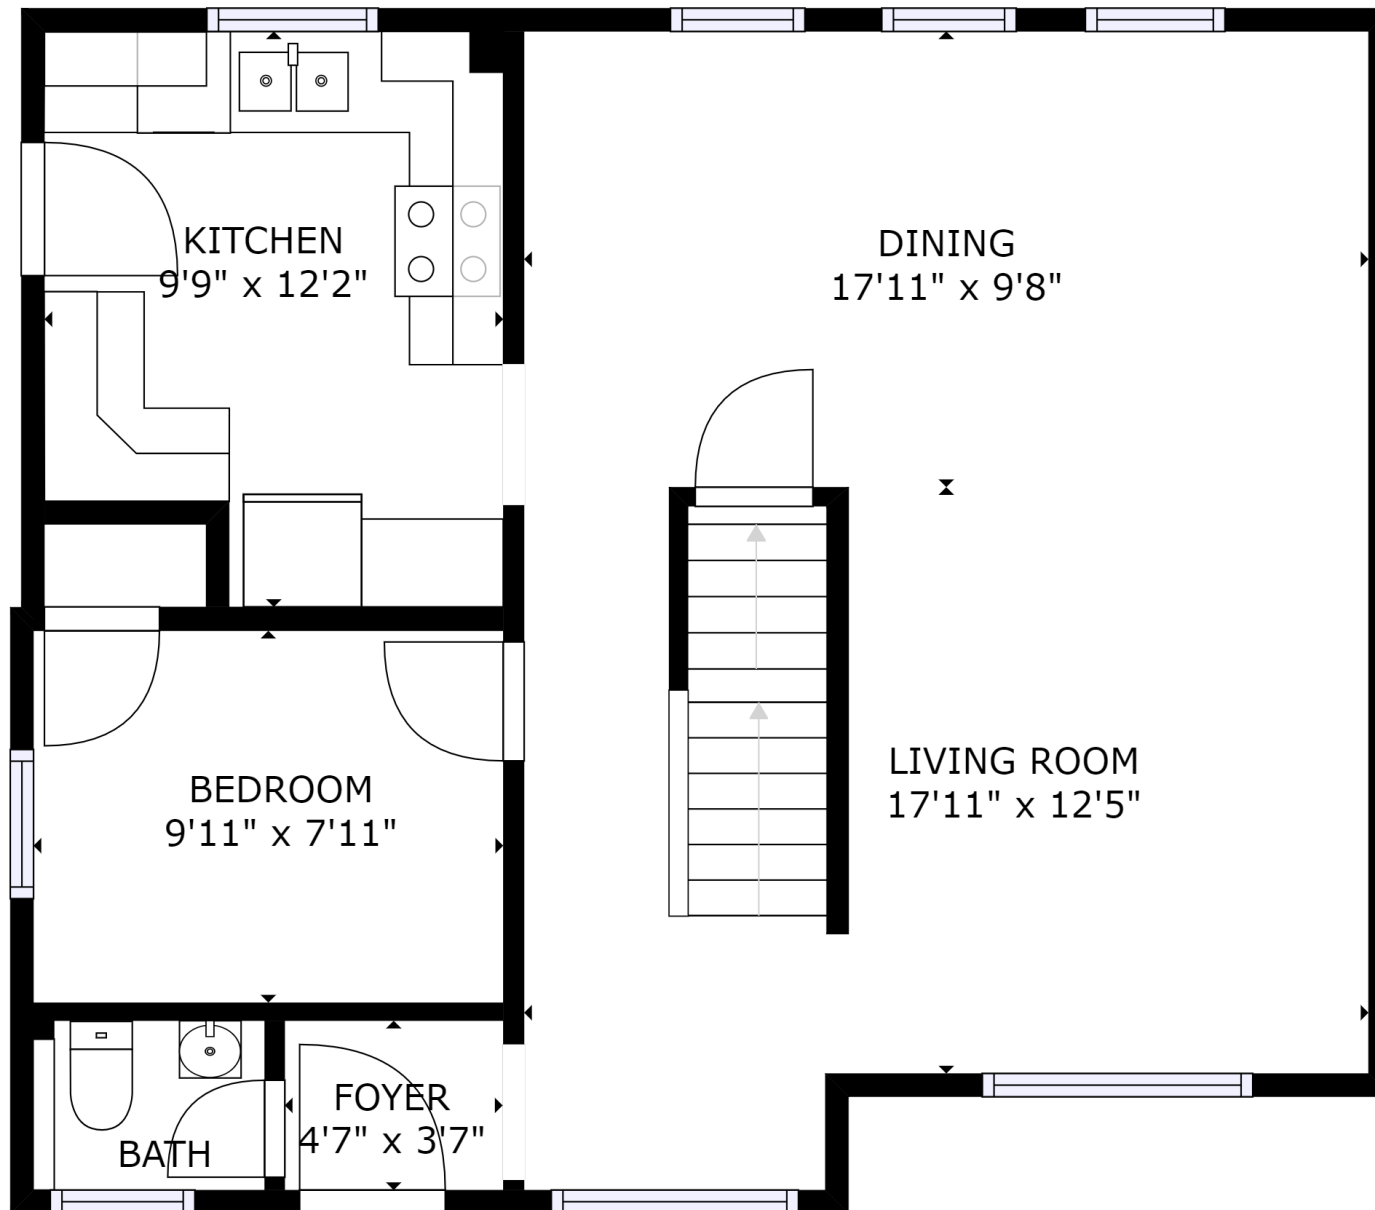

GROSS INTERNAL AREA
 FLOOR 1: 643 sq ft, FLOOR 2: 663 sq ft
 FLOOR 3: 394 sq ft
 TOTAL: 1699 sq ft

SIZES AND DIMENSIONS ARE APPROXIMATE, ACTUAL MAY VARY.

FLOOR 1

kwPRESTIGE
 KELLERWILLIAMS.

Wilson Ramcharan - 514-869-7625
 Courtier Immobilier Résidentiel

FLOOR 2

GROSS INTERNAL AREA
 FLOOR 1: 643 sq ft, FLOOR 2: 663 sq ft
 FLOOR 3: 394 sq ft
 TOTAL: 1699 sq ft

SIZES AND DIMENSIONS ARE APPROXIMATE, ACTUAL MAY VARY.

kwPRESTIGE
 KELLERWILLIAMS.

Wilson Ramcharan - 514-869-7625
 Courtier Immobilier Résidentiel

GROSS INTERNAL AREA
 FLOOR 1: 643 sq ft, FLOOR 2: 663 sq ft
 FLOOR 3: 394 sq ft
 TOTAL: 1699 sq ft

SIZES AND DIMENSIONS ARE APPROXIMATE, ACTUAL MAY VARY.

FLOOR 3

kw PRESTIGE
 KELLERWILLIAMS.

Wilson Ramcharan - 514-869-7625
 Courtier Immobilier Résidentiel