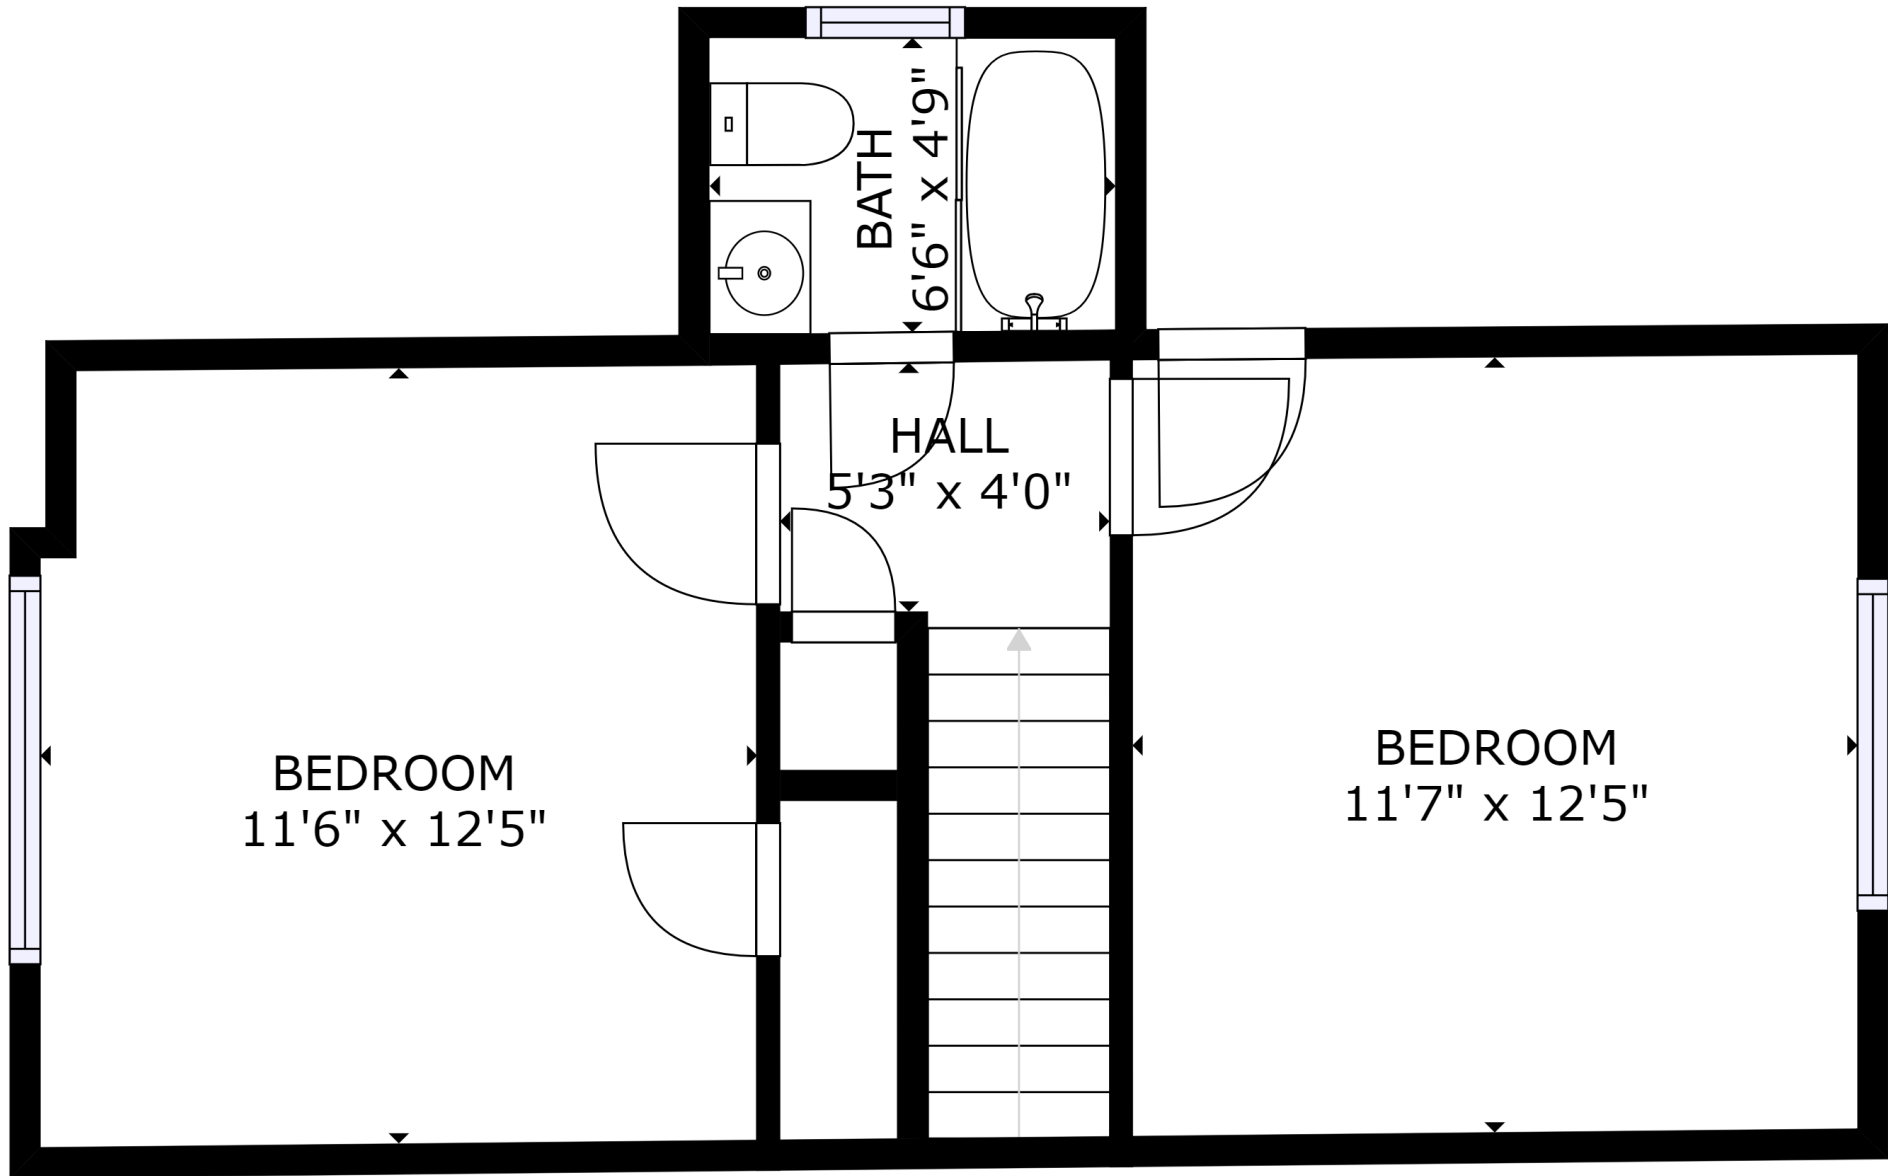

GROSS INTERNAL AREA
 FLOOR 1: 643 sq ft, FLOOR 2: 663 sq ft
 FLOOR 3: 394 sq ft
 TOTAL: 1699 sq ft

SIZES AND DIMENSIONS ARE APPROXIMATE, ACTUAL MAY VARY.

FLOOR 1

kwPRESTIGE
 KELLERWILLIAMS.

Wilson Ramcharan - 514-869-7625
 Courtier Immobilier Résidentiel

FLOOR 2

GROSS INTERNAL AREA
 FLOOR 1: 643 sq ft, FLOOR 2: 663 sq ft
 FLOOR 3: 394 sq ft
 TOTAL: 1699 sq ft

SIZES AND DIMENSIONS ARE APPROXIMATE, ACTUAL MAY VARY.

kwPRESTIGE
 KELLERWILLIAMS.

Wilson Ramcharan - 514-869-7625
 Courtier Immobilier Résidentiel

GROSS INTERNAL AREA
 FLOOR 1: 643 sq ft, FLOOR 2: 663 sq ft
 FLOOR 3: 394 sq ft
 TOTAL: 1699 sq ft

SIZES AND DIMENSIONS ARE APPROXIMATE, ACTUAL MAY VARY.

FLOOR 3

kw PRESTIGE
 KELLERWILLIAMS.

Wilson Ramcharan - 514-869-7625
 Courtier Immobilier Résidentiel