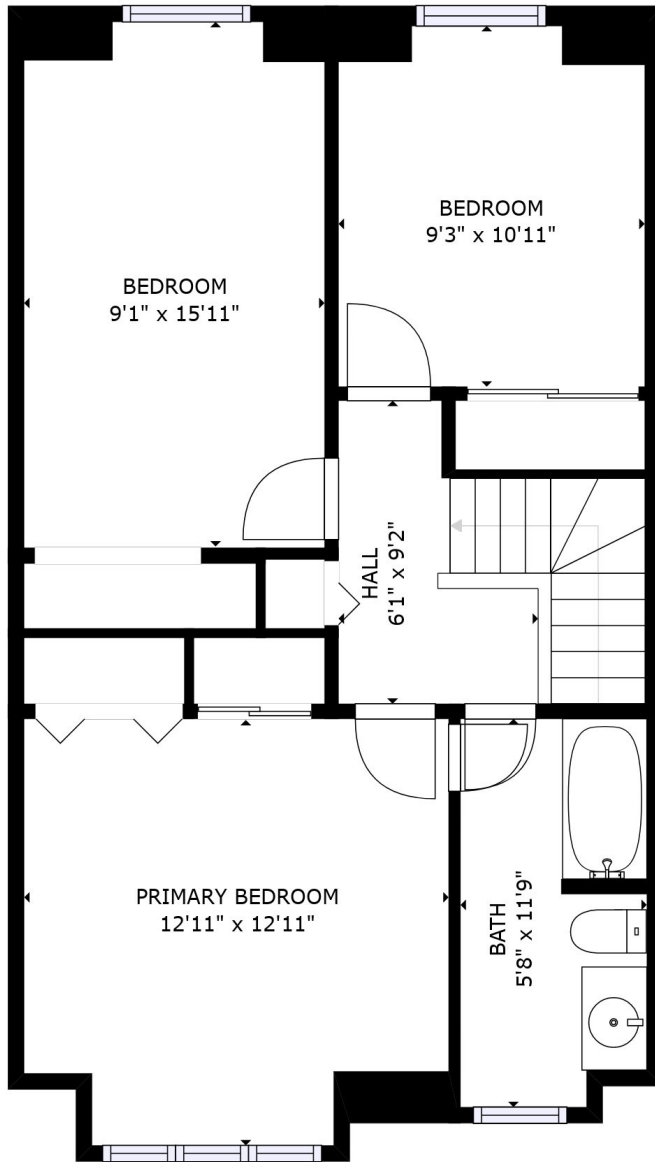

GROSS INTERNAL AREA
FLOOR 1: 590 sq. ft, FLOOR 2: 603 sq. ft
FLOOR 3: 620 sq. ft
TOTAL: 1812 sq. ft
SIZES AND DIMENSIONS ARE APPROXIMATE, ACTUAL MAY VARY.

FLOOR 1

GROSS INTERNAL AREA
FLOOR 1: 590 sq. ft, FLOOR 2: 603 sq. ft
FLOOR 3: 620 sq. ft
TOTAL: 1812 sq. ft

SIZES AND DIMENSIONS ARE APPROXIMATE, ACTUAL MAY VARY.

FLOOR 2

kw PRESTIGE
KELLERWILLIAMS.

GROSS INTERNAL AREA
FLOOR 1: 590 sq. ft, FLOOR 2: 603 sq. ft
FLOOR 3: 620 sq. ft
TOTAL: 1812 sq. ft

SIZES AND DIMENSIONS ARE APPROXIMATE, ACTUAL MAY VARY.

FLOOR 3

kw PRESTIGE
KELLERWILLIAMS.