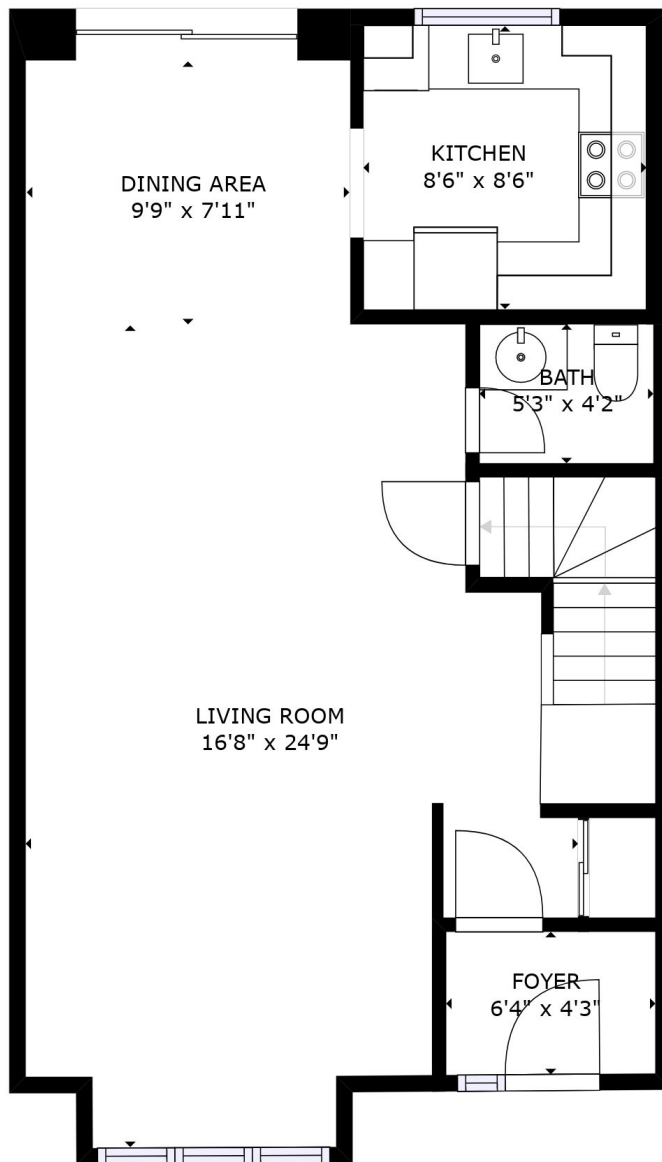

GROSS INTERNAL AREA
FLOOR 1: 590 sq. ft, FLOOR 2: 603 sq. ft
FLOOR 3: 620 sq. ft
TOTAL: 1812 sq. ft
SIZES AND DIMENSIONS ARE APPROXIMATE, ACTUAL MAY VARY.

FLOOR 1

GROSS INTERNAL AREA
FLOOR 1: 590 sq. ft, FLOOR 2: 603 sq. ft
FLOOR 3: 620 sq. ft
TOTAL: 1812 sq. ft

SIZES AND DIMENSIONS ARE APPROXIMATE, ACTUAL MAY VARY.

FLOOR 2

kw PRESTIGE
KELLERWILLIAMS.

GROSS INTERNAL AREA
FLOOR 1: 590 sq. ft, FLOOR 2: 603 sq. ft
FLOOR 3: 620 sq. ft
TOTAL: 1812 sq. ft

SIZES AND DIMENSIONS ARE APPROXIMATE, ACTUAL MAY VARY.

FLOOR 3

kw PRESTIGE
KELLERWILLIAMS.