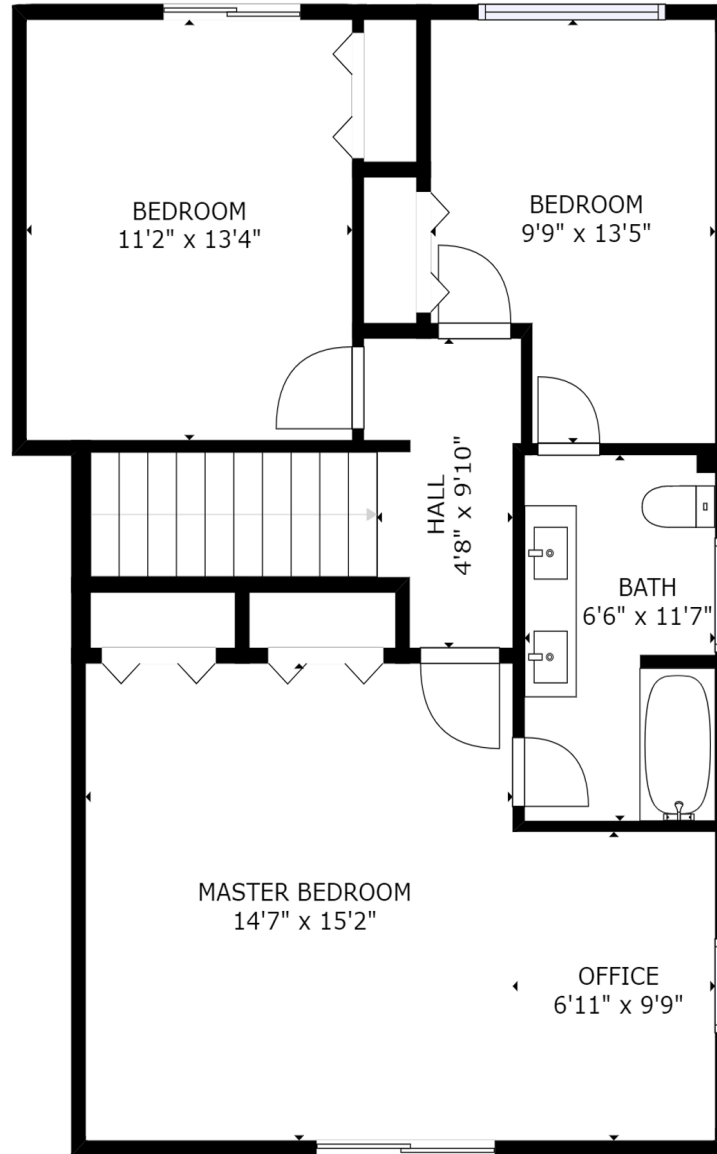

FLOOR 1

GROSS INTERNAL AREA
 FLOOR 1: 1036 sq ft, FLOOR 2: 791 sq ft
 EXCLUDED AREAS: , GARAGE: 417 sq ft
 TOTAL: 1827 sq ft
 SIZES AND DIMENSIONS ARE APPROXIMATE, ACTUAL MAY VARY.

kw CONNEXION
 KELLERWILLIAMS.
 Wilson Ramcharan - 514-900-5507
 Courtier Immobilier Résidentiel

GROSS INTERNAL AREA
 FLOOR 1: 1036 sq ft, FLOOR 2: 791 sq ft
 EXCLUDED AREAS: , GARAGE: 417 sq ft
 TOTAL: 1827 sq ft

SIZES AND DIMENSIONS ARE APPROXIMATE, ACTUAL MAY VARY.

FLOOR 2

kw CONNEXION
 KELLERWILLIAMS.
 Wilson Ramcharan - 514-900-5507
 Courtier Immobilier Résidentiel