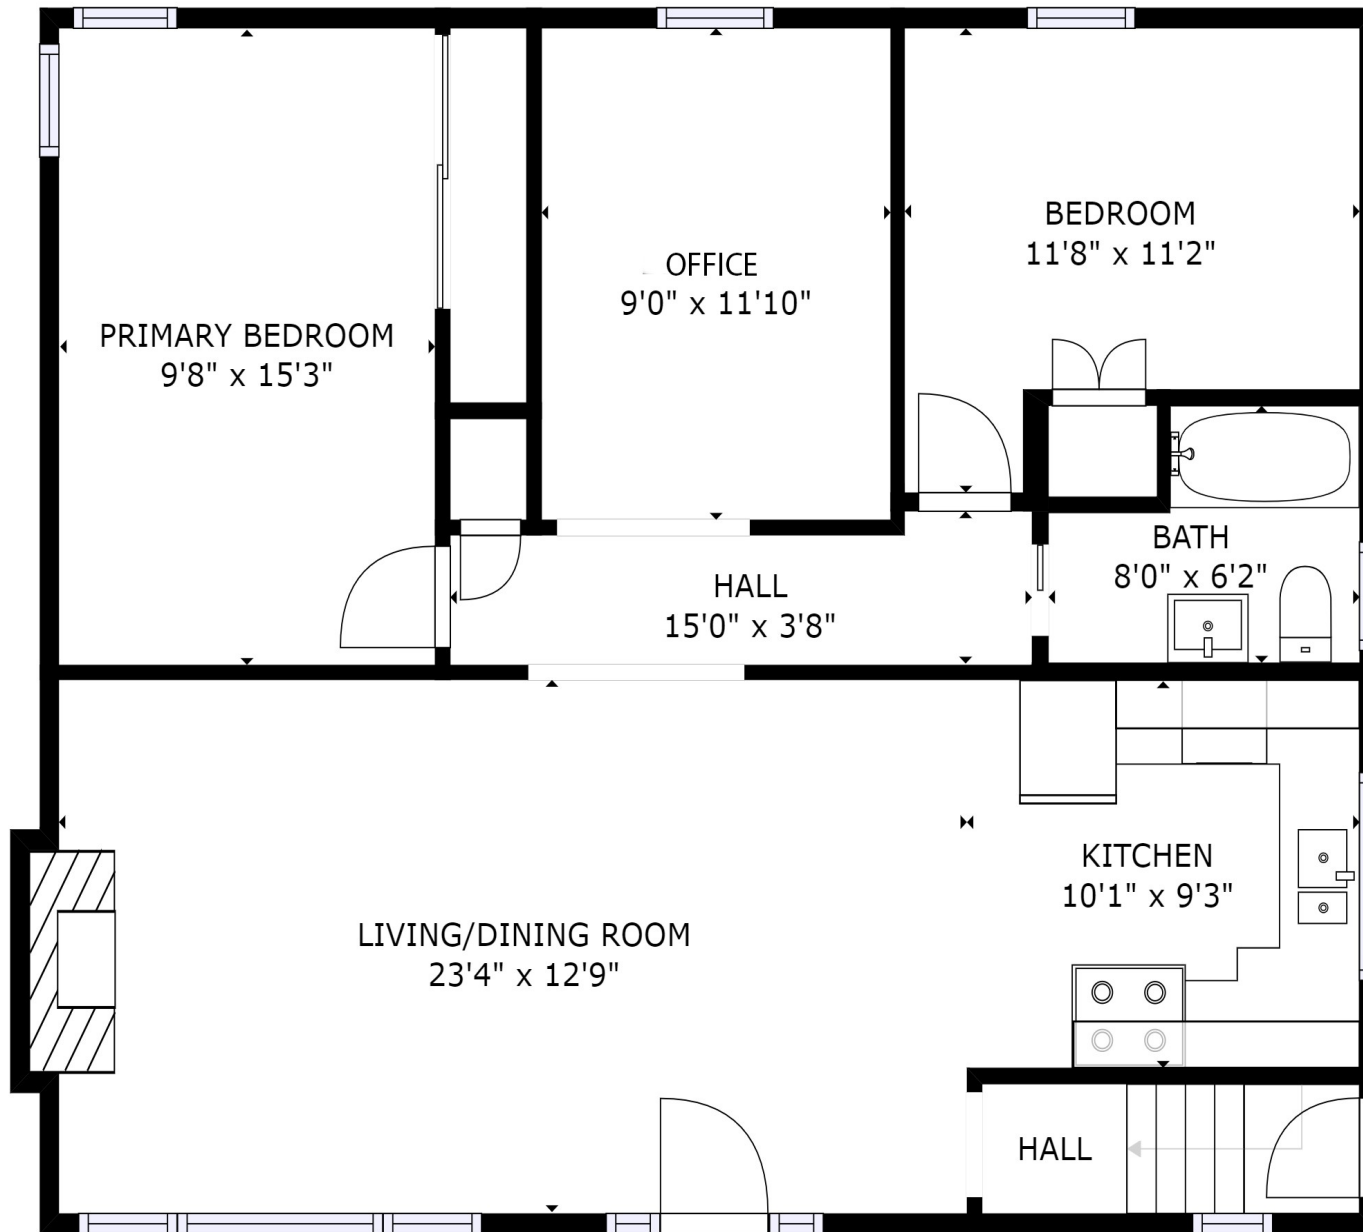

FLOOR 1

GROSS INTERNAL AREA
 FLOOR 1: 581 sq. ft, FLOOR 2: 956 sq. ft
 EXCLUDED AREAS: , GARAGE: 320 sq. ft
 TOTAL: 1537 sq. ft
 SIZES AND DIMENSIONS ARE APPROXIMATE, ACTUAL MAY VARY.

514-500-5455
 groupeimmosolutions.com
 KW Connexion
 Agence Immobilière

FLOOR 2

GROSS INTERNAL AREA
 FLOOR 1: 581 sq. ft, FLOOR 2: 956 sq. ft
 EXCLUDED AREAS: , GARAGE: 320 sq. ft
 TOTAL: 1537 sq. ft
 SIZES AND DIMENSIONS ARE APPROXIMATE, ACTUAL MAY VARY.

514-500-5455
 groupeimmosolutions.com
 KW Connexion
 Agence Immobilière