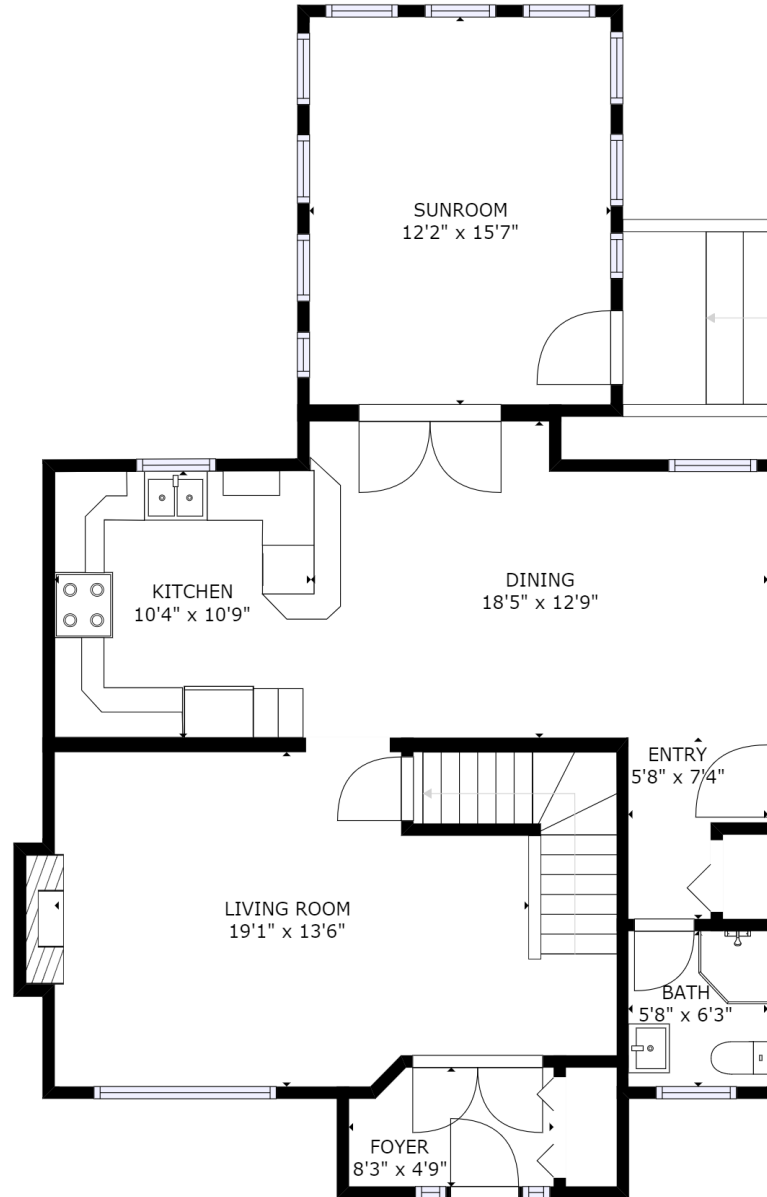

GROSS INTERNAL AREA
 FLOOR 1: 723 sq ft, FLOOR 2: 978 sq ft
 FLOOR 3: 740 sq ft
 TOTAL: 2440 sq ft

SIZES AND DIMENSIONS ARE APPROXIMATE, ACTUAL MAY VARY.

FLOOR 1

GROSS INTERNAL AREA
 FLOOR 1: 723 sq ft, FLOOR 2: 978 sq ft
 FLOOR 3: 740 sq ft
 TOTAL: 2440 sq ft

SIZES AND DIMENSIONS ARE APPROXIMATE, ACTUAL MAY VARY.

FLOOR 2

GROSS INTERNAL AREA
 FLOOR 1: 723 sq ft, FLOOR 2: 978 sq ft
 FLOOR 3: 740 sq ft
 TOTAL: 2440 sq ft

SIZES AND DIMENSIONS ARE APPROXIMATE, ACTUAL MAY VARY.