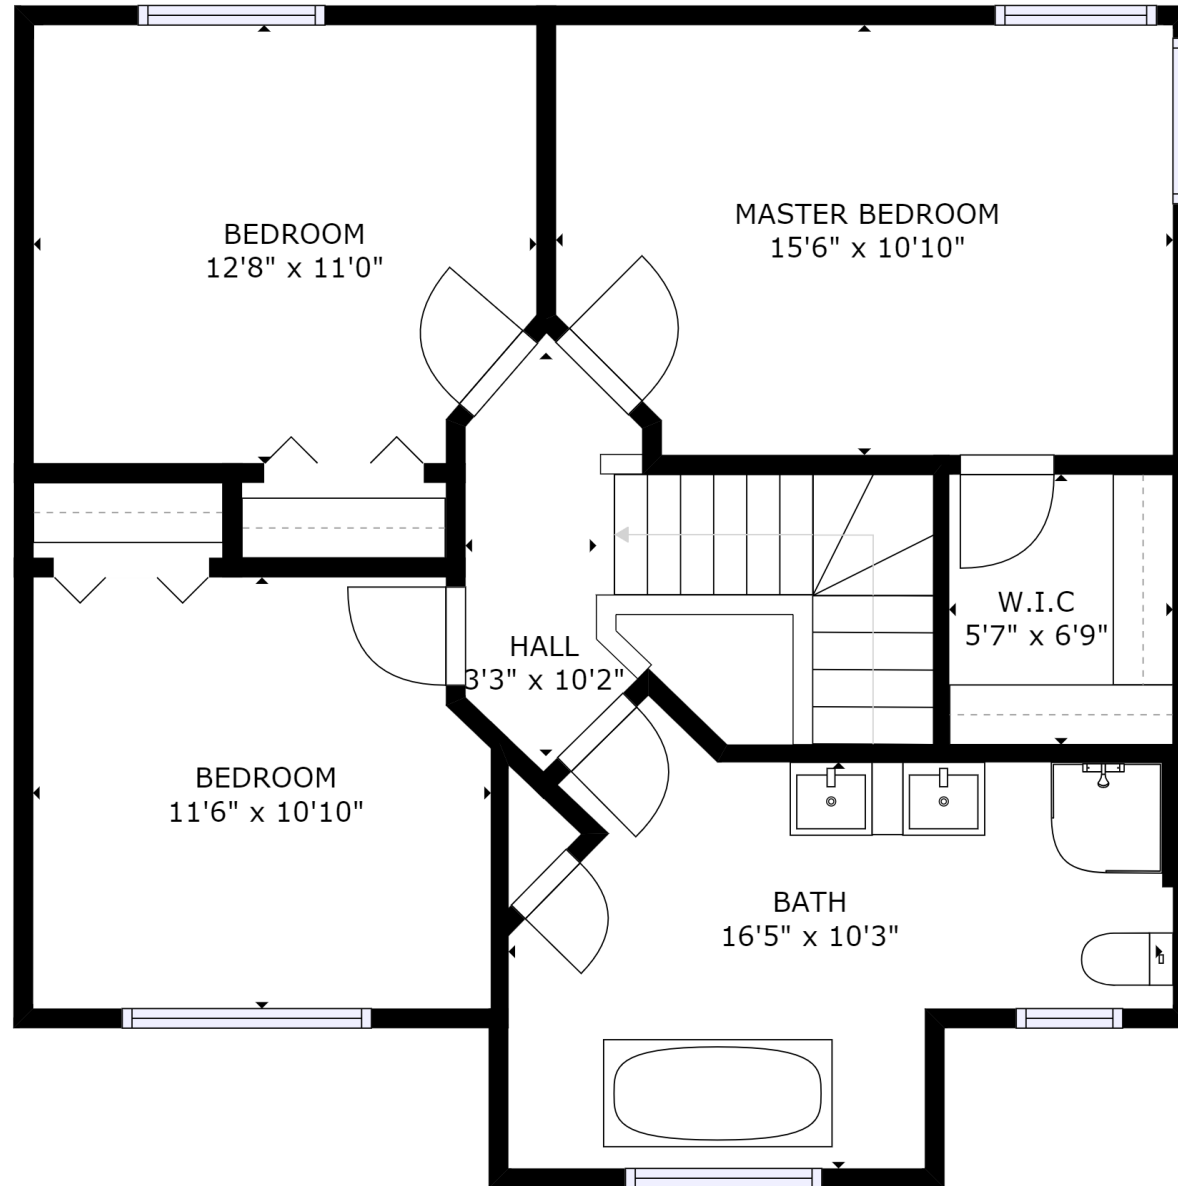

GROSS INTERNAL AREA
 FLOOR 1: 723 sq ft, FLOOR 2: 978 sq ft
 FLOOR 3: 740 sq ft
 TOTAL: 2440 sq ft

SIZES AND DIMENSIONS ARE APPROXIMATE, ACTUAL MAY VARY.

FLOOR 1

GROSS INTERNAL AREA
 FLOOR 1: 723 sq ft, FLOOR 2: 978 sq ft
 FLOOR 3: 740 sq ft
 TOTAL: 2440 sq ft

SIZES AND DIMENSIONS ARE APPROXIMATE, ACTUAL MAY VARY.

FLOOR 2

GROSS INTERNAL AREA
 FLOOR 1: 723 sq ft, FLOOR 2: 978 sq ft
 FLOOR 3: 740 sq ft
 TOTAL: 2440 sq ft

SIZES AND DIMENSIONS ARE APPROXIMATE, ACTUAL MAY VARY.