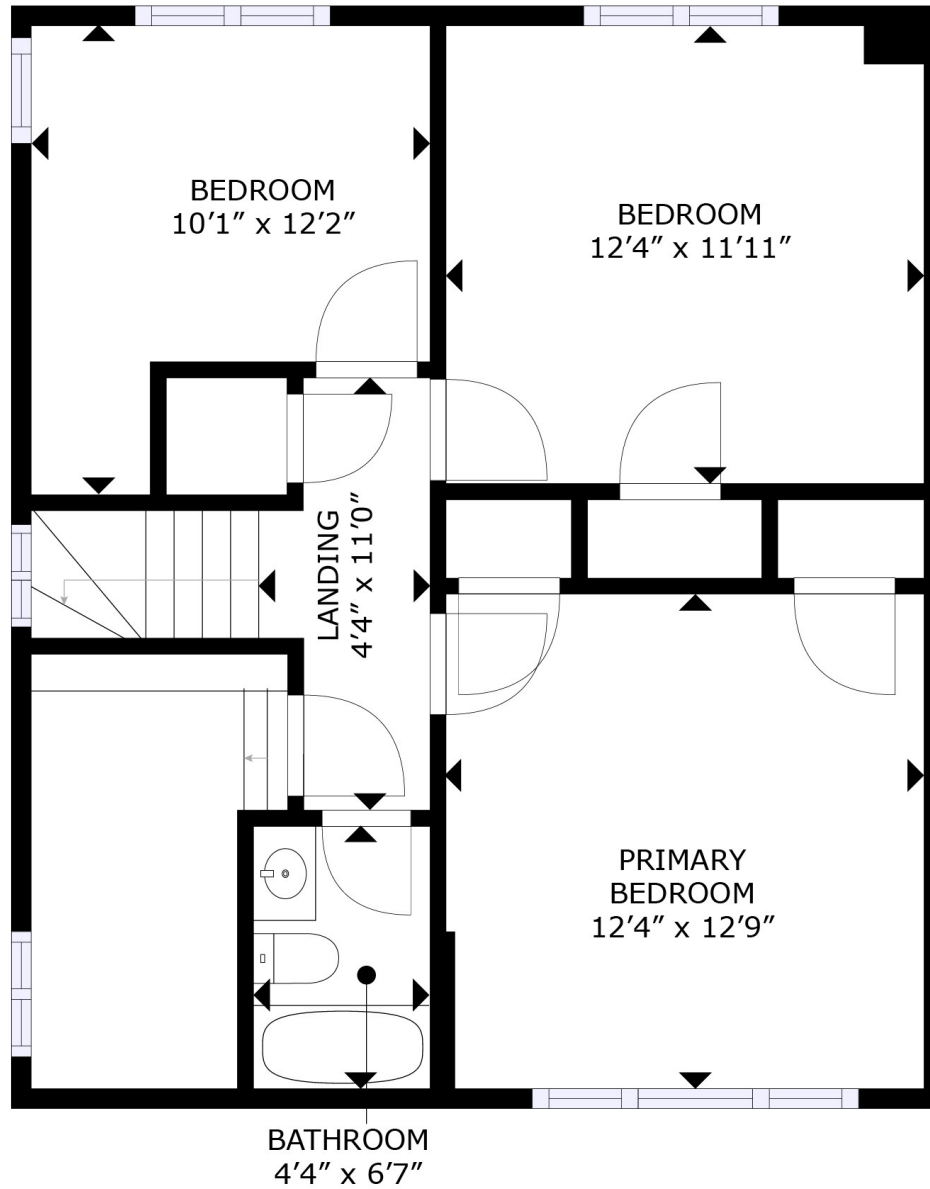

4675 CONNAUGHT, N. D. G.
GROUND FLOOR

GROSS INTERNAL AREA
1ST FLOOR: 754 sq. ft, 2ND FLOOR: 636 sq. ft
EXCLUDED AREA: GARAGE: 247 sq. ft
TOTAL: 1,390 sq. ft
SIZES AND DIMENSIONS ARE APPROXIMATE, ACTUAL MAY VARY.

4675 CONNAUGHT, N. D. G.
 FLOOR 2

GROSS INTERNAL AREA
 1ST FLOOR: 754 sq. ft, 2ND FLOOR: 636 sq. ft
 EXCLUDED AREA: GARAGE: 247 sq. ft
 TOTAL: 1,390 sq. ft
 SIZES AND DIMENSIONS ARE APPROXIMATE, ACTUAL MAY VARY.