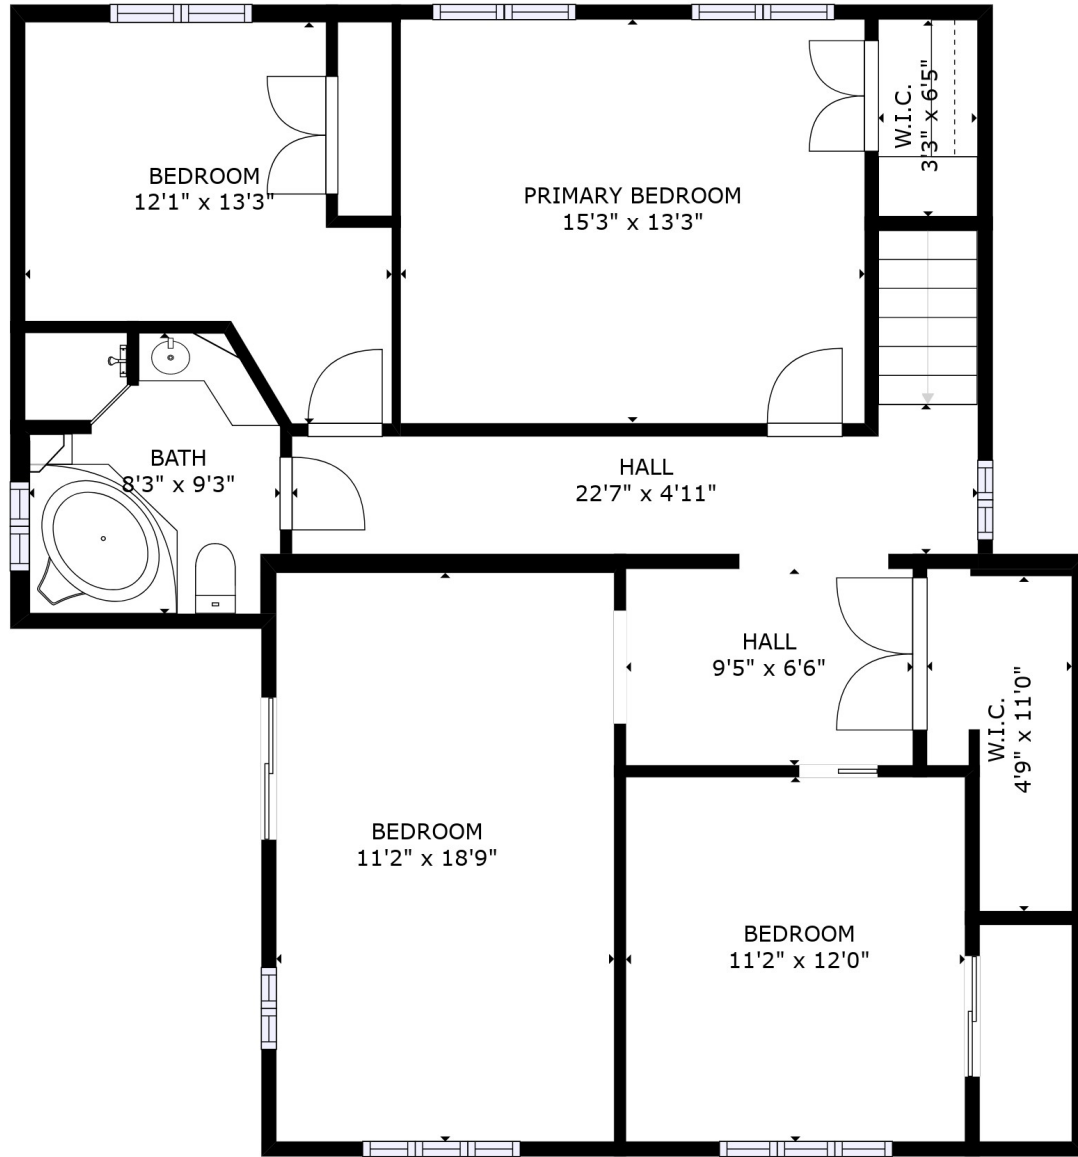

4810 DES ÉRABLES, PIERREFONDS
FLOOR 1

GROSS INTERNAL AREA
 FLOOR 1: 543 sq. ft, FLOOR 2: 1015 sq. ft
 FLOOR 3: 1073 sq. ft
 TOTAL: 2631 sq. ft
 SIZES AND DIMENSIONS ARE APPROXIMATE, ACTUAL MAY VARY.

4810 DES ÉRABLES, PIERREFONDS
FLOOR 2

GROSS INTERNAL AREA
FLOOR 1: 543 sq. ft, FLOOR 2: 1015 sq. ft
FLOOR 3: 1073 sq. ft
TOTAL: 2631 sq. ft

SIZES AND DIMENSIONS ARE APPROXIMATE, ACTUAL MAY VARY.

4810 DES ÉRABLES, PIERREFONDS
FLOOR 3

GROSS INTERNAL AREA
 FLOOR 1: 543 sq. ft, FLOOR 2: 1015 sq. ft
 FLOOR 3: 1073 sq. ft
 TOTAL: 2631 sq. ft
 SIZES AND DIMENSIONS ARE APPROXIMATE, ACTUAL MAY VARY.