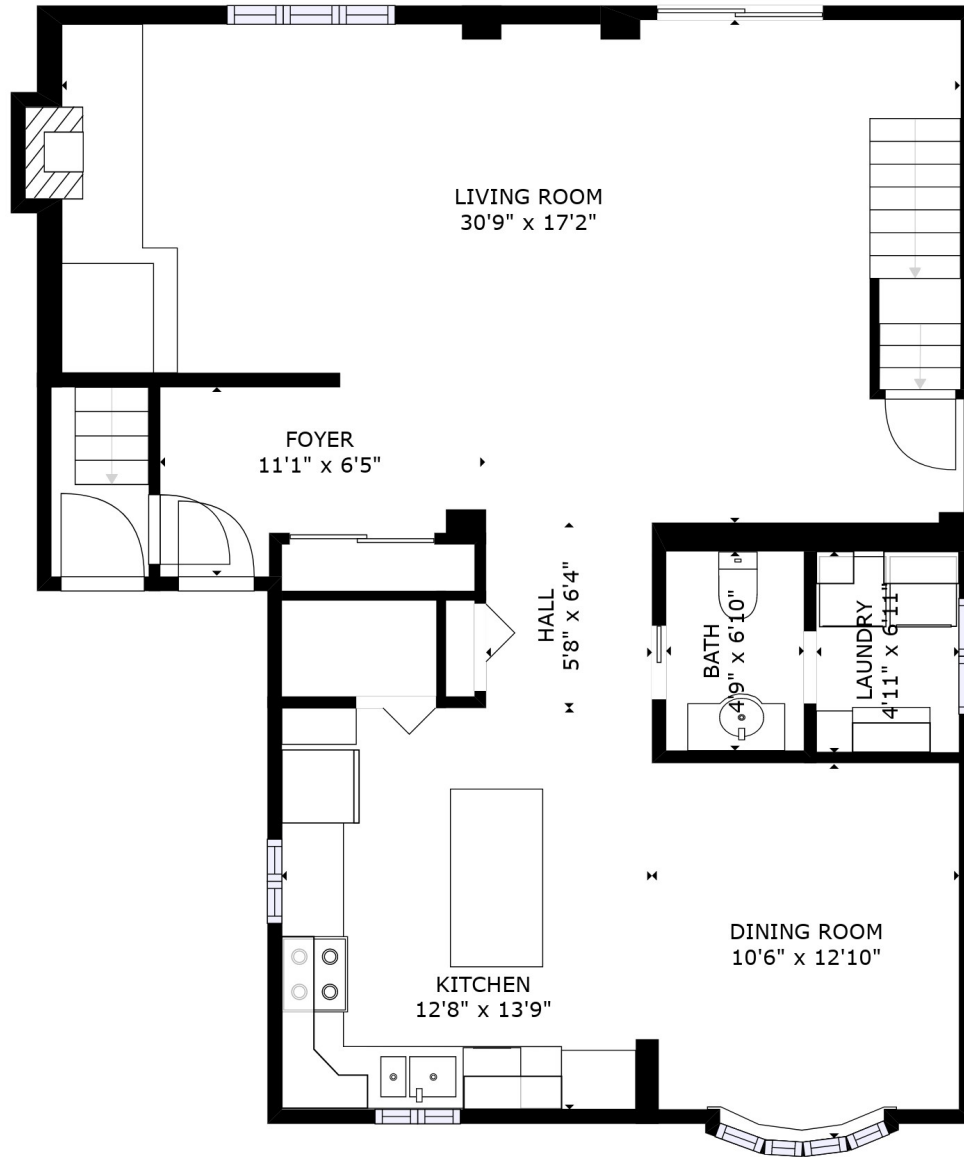

4810 DES ÉRABLES, PIERREFONDS
FLOOR 1

GROSS INTERNAL AREA
 FLOOR 1: 543 sq. ft, FLOOR 2: 1015 sq. ft
 FLOOR 3: 1073 sq. ft
 TOTAL: 2631 sq. ft
 SIZES AND DIMENSIONS ARE APPROXIMATE, ACTUAL MAY VARY.

4810 DES ÉRABLES, PIERREFONDS
FLOOR 2

GROSS INTERNAL AREA
FLOOR 1: 543 sq. ft, FLOOR 2: 1015 sq. ft
FLOOR 3: 1073 sq. ft
TOTAL: 2631 sq. ft

SIZES AND DIMENSIONS ARE APPROXIMATE, ACTUAL MAY VARY.

4810 DES ÉRABLES, PIERREFONDS
FLOOR 3

GROSS INTERNAL AREA
 FLOOR 1: 543 sq. ft, FLOOR 2: 1015 sq. ft
 FLOOR 3: 1073 sq. ft
 TOTAL: 2631 sq. ft
 SIZES AND DIMENSIONS ARE APPROXIMATE, ACTUAL MAY VARY.