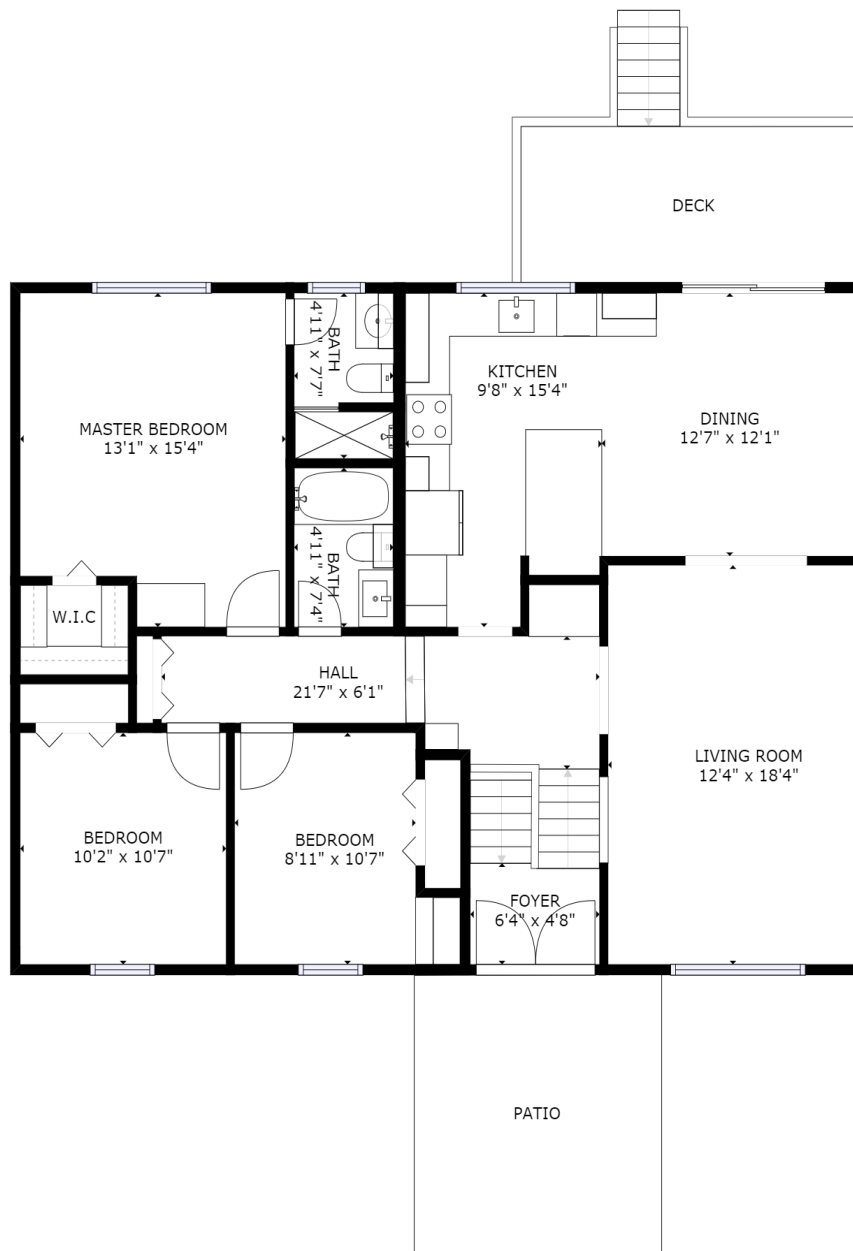

FLOOR 1

GROSS INTERNAL AREA
 FLOOR 1: 653 sq ft, FLOOR 2: 1268 sq ft
 EXCLUDED AREAS: , GARAGE: 388 sq ft
 TOTAL: 1922 sq ft
 SIZES AND DIMENSIONS ARE APPROXIMATE, ACTUAL MAY VARY.

FLOOR 2

GROSS INTERNAL AREA
 FLOOR 1: 653 sq ft, FLOOR 2: 1268 sq ft
 EXCLUDED AREAS: , GARAGE: 388 sq ft
 TOTAL: 1922 sq ft

SIZES AND DIMENSIONS ARE APPROXIMATE, ACTUAL MAY VARY.