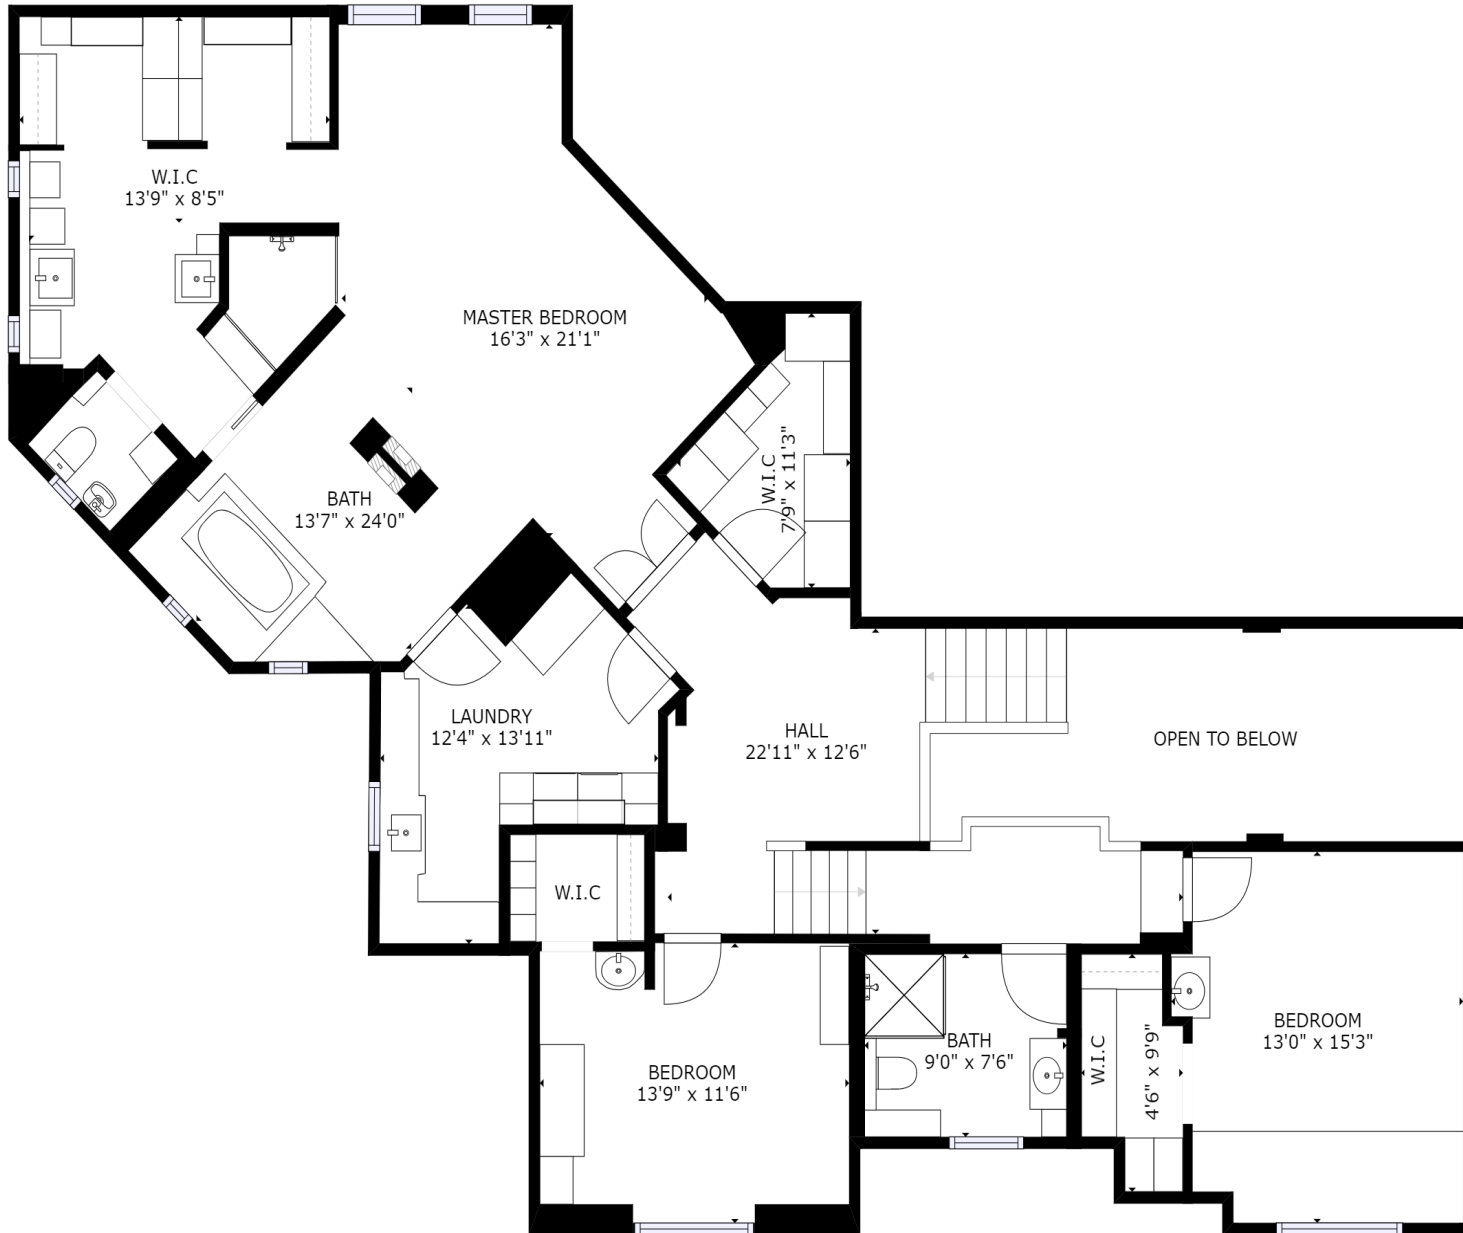

GROSS INTERNAL AREA
 FLOOR 1: 1910 sq ft, FLOOR 2: 1914 sq ft
 FLOOR 3: 1634 sq ft, EXCLUDED AREAS:
 POOL: 876 sq ft, GARAGE: 1254 sq ft
 TOTAL: 6334 sq ft

SIZES AND DIMENSIONS ARE APPROXIMATE, ACTUAL MAY VARY.

FLOOR 1

MARIE-
YVONNE
PAINT

GROSS INTERNAL AREA
 FLOOR 1: 1910 sq ft, FLOOR 2: 1914 sq ft
 FLOOR 3: 1634 sq ft, EXCLUDED AREAS:
 POOL: 876 sq ft, GARAGE: 1254 sq ft
 TOTAL: 6334 sq ft

SIZES AND DIMENSIONS ARE APPROXIMATE, ACTUAL MAY VARY.

MARIE-
YVONNE
PAINT

GROSS INTERNAL AREA
 FLOOR 1: 1910 sq ft, FLOOR 2: 1914 sq ft
 FLOOR 3: 1634 sq ft, EXCLUDED AREAS:
 POOL: 876 sq ft, GARAGE: 1254 sq ft
 TOTAL: 6334 sq ft

SIZES AND DIMENSIONS ARE APPROXIMATE, ACTUAL MAY VARY.