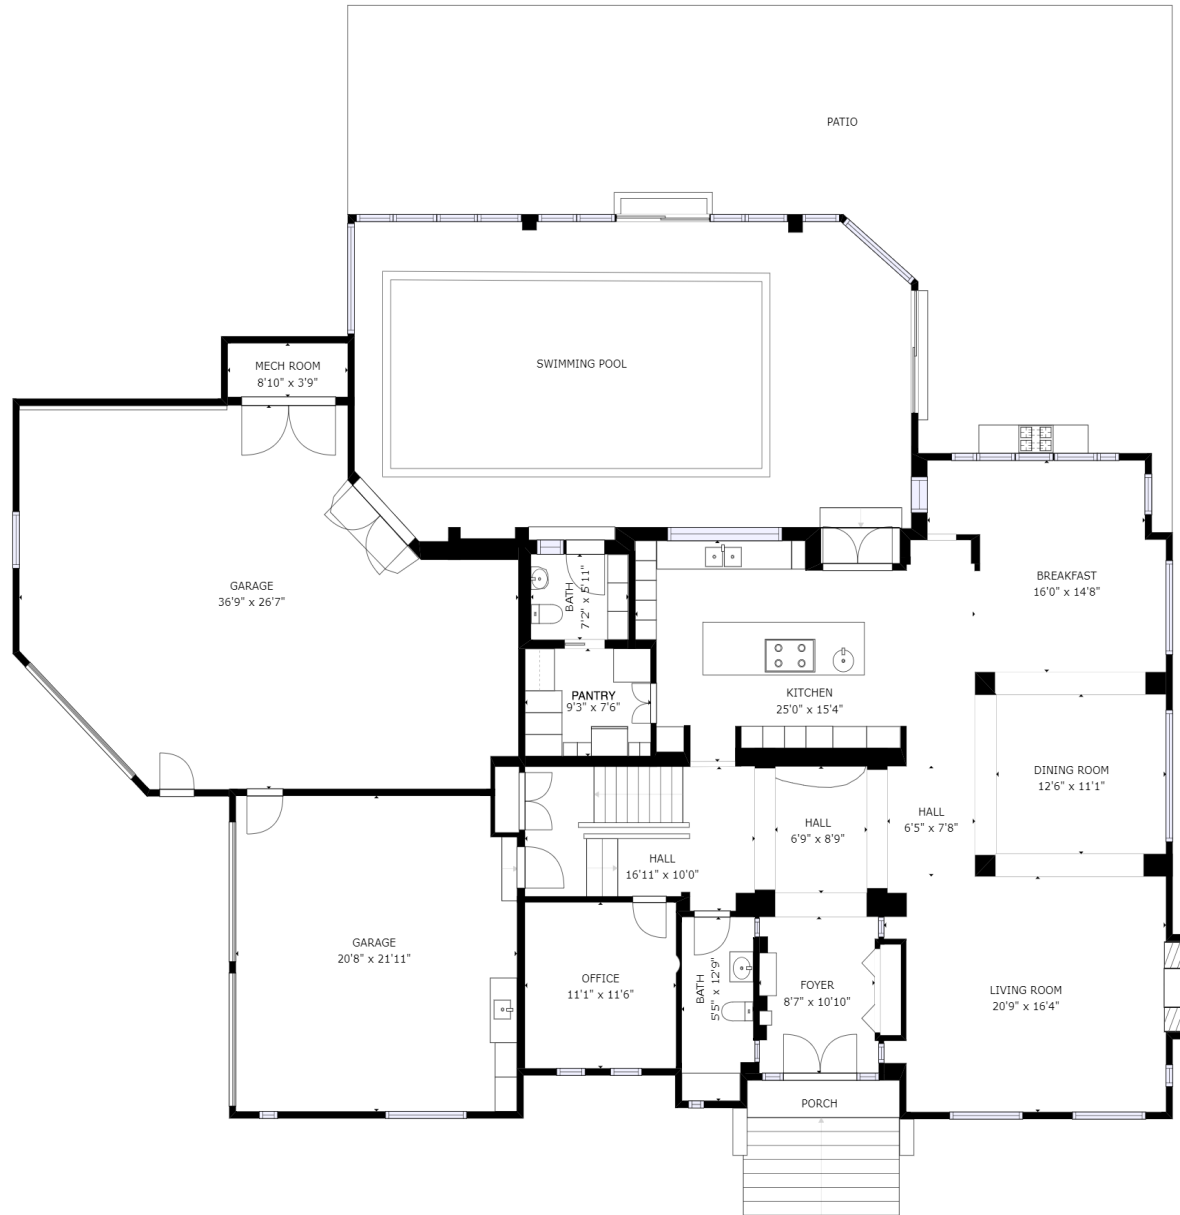

GROSS INTERNAL AREA
 FLOOR 1: 1910 sq ft, FLOOR 2: 1914 sq ft
 FLOOR 3: 1634 sq ft, EXCLUDED AREAS:
 POOL: 876 sq ft, GARAGE: 1254 sq ft
 TOTAL: 6334 sq ft

SIZES AND DIMENSIONS ARE APPROXIMATE, ACTUAL MAY VARY.

FLOOR 1

MARIE-
YVONNE
PAINT

GROSS INTERNAL AREA
 FLOOR 1: 1910 sq ft, FLOOR 2: 1914 sq ft
 FLOOR 3: 1634 sq ft, EXCLUDED AREAS:
 POOL: 876 sq ft, GARAGE: 1254 sq ft
 TOTAL: 6334 sq ft

SIZES AND DIMENSIONS ARE APPROXIMATE, ACTUAL MAY VARY.

MARIE-
YVONNE
PAINT

GROSS INTERNAL AREA
 FLOOR 1: 1910 sq ft, FLOOR 2: 1914 sq ft
 FLOOR 3: 1634 sq ft, EXCLUDED AREAS:
 POOL: 876 sq ft, GARAGE: 1254 sq ft
 TOTAL: 6334 sq ft

SIZES AND DIMENSIONS ARE APPROXIMATE, ACTUAL MAY VARY.