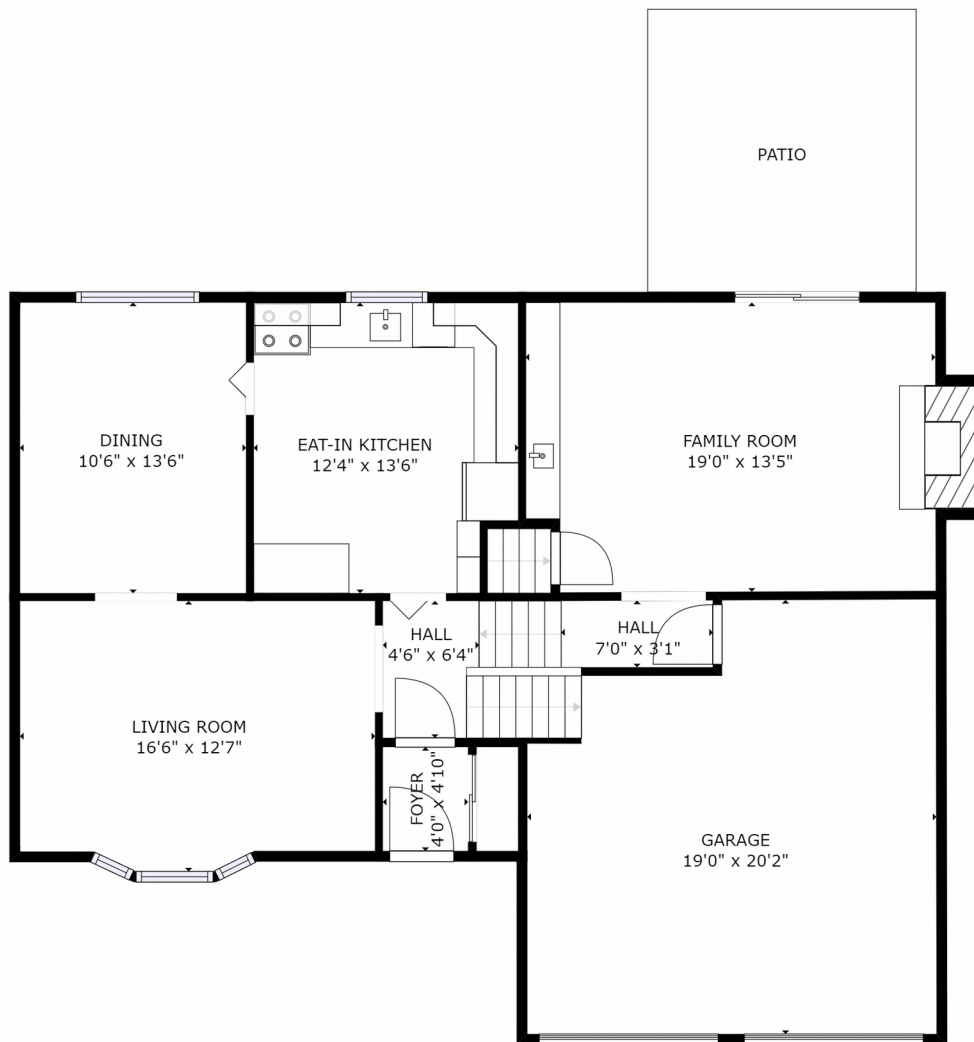

FLOOR 1

GROSS INTERNAL AREA
FLOOR 1: 836 sq ft, FLOOR 2: 906 sq ft
FLOOR 3: 698 sq ft, EXCLUDED AREAS:
GARAGE: 343 sq ft
TOTAL: 2440 sq ft
SIZES AND DIMENSIONS ARE APPROXIMATE, ACTUAL MAY VARY.

kw PRESTIGE
KELLERWILLIAMS.

GROSS INTERNAL AREA
 FLOOR 1: 836 sq ft, FLOOR 2: 906 sq ft
 FLOOR 3: 698 sq ft, EXCLUDED AREAS:
 GARAGE: 343 sq ft
 TOTAL: 2440 sq ft

SIZES AND DIMENSIONS ARE APPROXIMATE, ACTUAL MAY VARY.

kw PRESTIGE
 KELLERWILLIAMS.

FLOOR 2

GROSS INTERNAL AREA
 FLOOR 1: 836 sq ft, FLOOR 2: 906 sq ft
 FLOOR 3: 698 sq ft, EXCLUDED AREAS:
 GARAGE: 343 sq ft
 TOTAL: 2440 sq ft

SIZES AND DIMENSIONS ARE APPROXIMATE, ACTUAL MAY VARY.

FLOOR 3