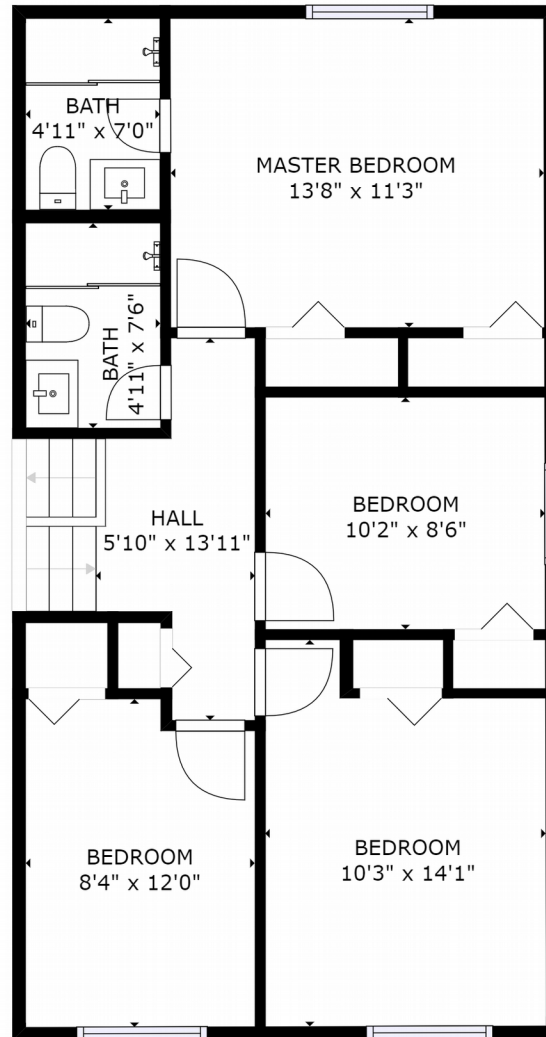

FLOOR 1

GROSS INTERNAL AREA
FLOOR 1: 836 sq ft, FLOOR 2: 906 sq ft
FLOOR 3: 698 sq ft, EXCLUDED AREAS:
GARAGE: 343 sq ft
TOTAL: 2440 sq ft
SIZES AND DIMENSIONS ARE APPROXIMATE, ACTUAL MAY VARY.

kw PRESTIGE
KELLERWILLIAMS.

GROSS INTERNAL AREA
 FLOOR 1: 836 sq ft, FLOOR 2: 906 sq ft
 FLOOR 3: 698 sq ft, EXCLUDED AREAS:
 GARAGE: 343 sq ft
 TOTAL: 2440 sq ft

SIZES AND DIMENSIONS ARE APPROXIMATE, ACTUAL MAY VARY.

kw PRESTIGE
 KELLERWILLIAMS.

FLOOR 2

GROSS INTERNAL AREA
 FLOOR 1: 836 sq ft, FLOOR 2: 906 sq ft
 FLOOR 3: 698 sq ft, EXCLUDED AREAS:
 GARAGE: 343 sq ft
 TOTAL: 2440 sq ft

SIZES AND DIMENSIONS ARE APPROXIMATE, ACTUAL MAY VARY.

FLOOR 3