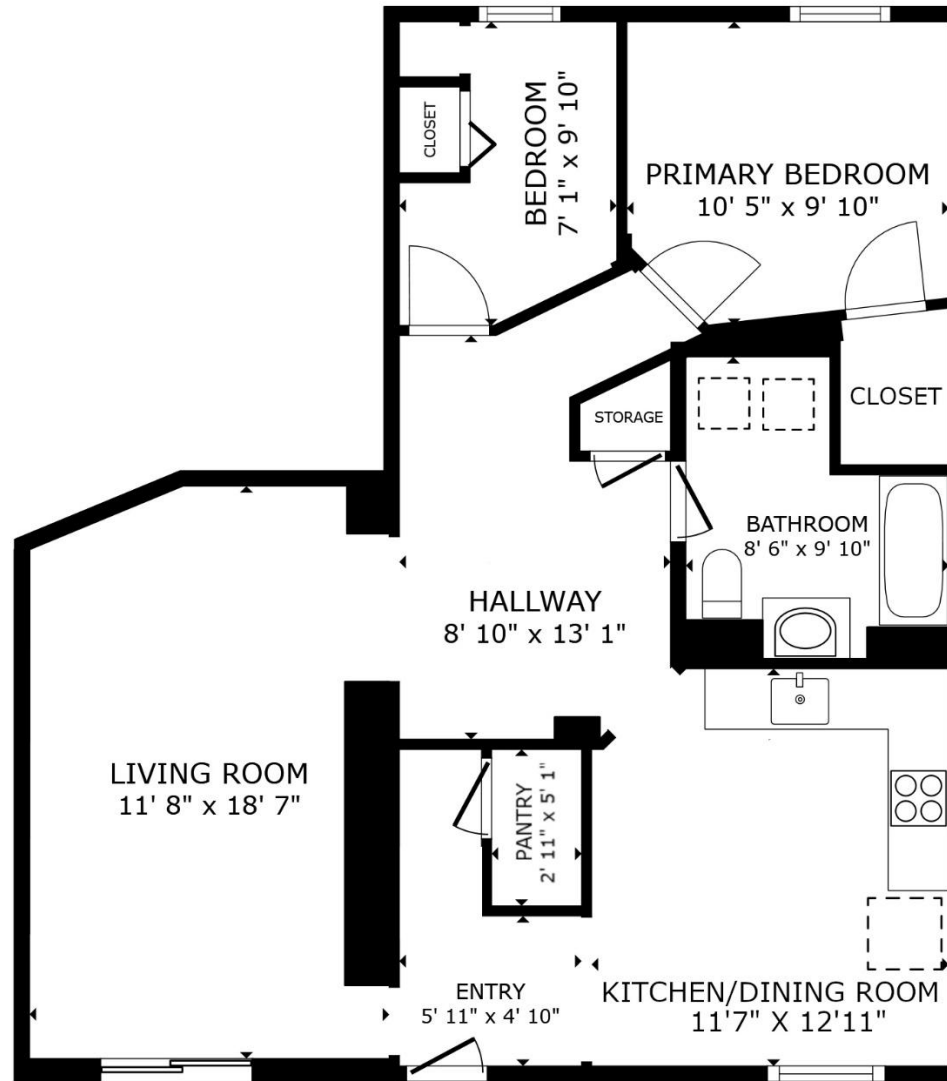

1700 LATOUR, ST-HUBERT

GROSS INTERNAL AREA  
 FLOOR PLAN: 1,079 sq. ft  
 SIZES AND DIMENSIONS ARE APPROXIMATE, ACTUAL MAY VARY.

1710 LATOUR, ST-HUBERT

GROSS INTERNAL AREA  
 FLOOR PLAN 1,076 sq.ft.  
 TOTAL : 1,076 sq.ft.

SIZES AND DIMENSIONS ARE APPROXIMATE, ACTUAL MAY VARY.

1720 LATOUR, ST-HUBERT

GROSS INTERNAL AREA  
 FLOOR PLAN 816 sq.ft.  
 TOTAL : 816 sq.ft.

SIZES AND DIMENSIONS ARE APPROXIMATE, ACTUAL MAY VARY.