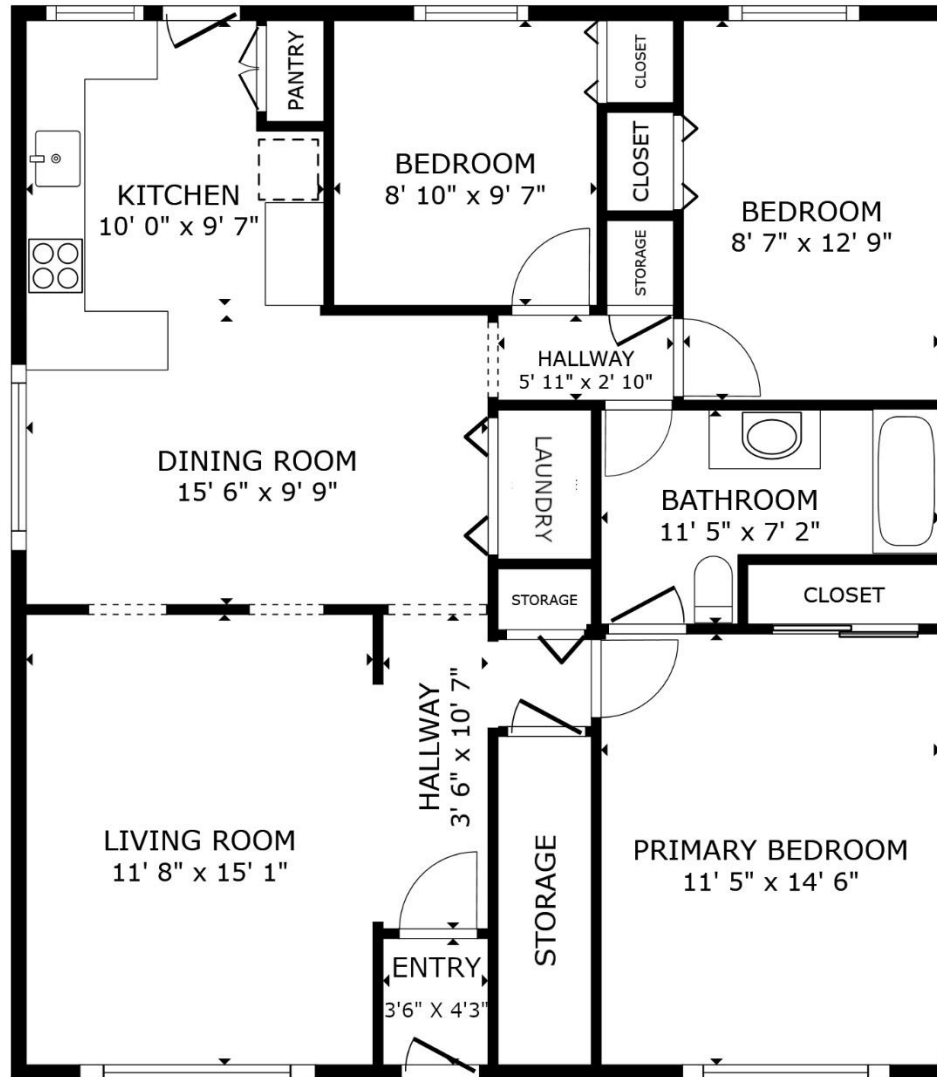

1700 LATOUR, ST-HUBERT

GROSS INTERNAL AREA  
 FLOOR PLAN: 1,079 sq. ft  
 SIZES AND DIMENSIONS ARE APPROXIMATE, ACTUAL MAY VARY.

1710 LATOUR, ST-HUBERT

GROSS INTERNAL AREA  
 FLOOR PLAN 1,076 sq.ft.  
 TOTAL : 1,076 sq.ft.

SIZES AND DIMENSIONS ARE APPROXIMATE, ACTUAL MAY VARY.

1720 LATOUR, ST-HUBERT

GROSS INTERNAL AREA  
 FLOOR PLAN 816 sq.ft.  
 TOTAL : 816 sq.ft.

SIZES AND DIMENSIONS ARE APPROXIMATE, ACTUAL MAY VARY.