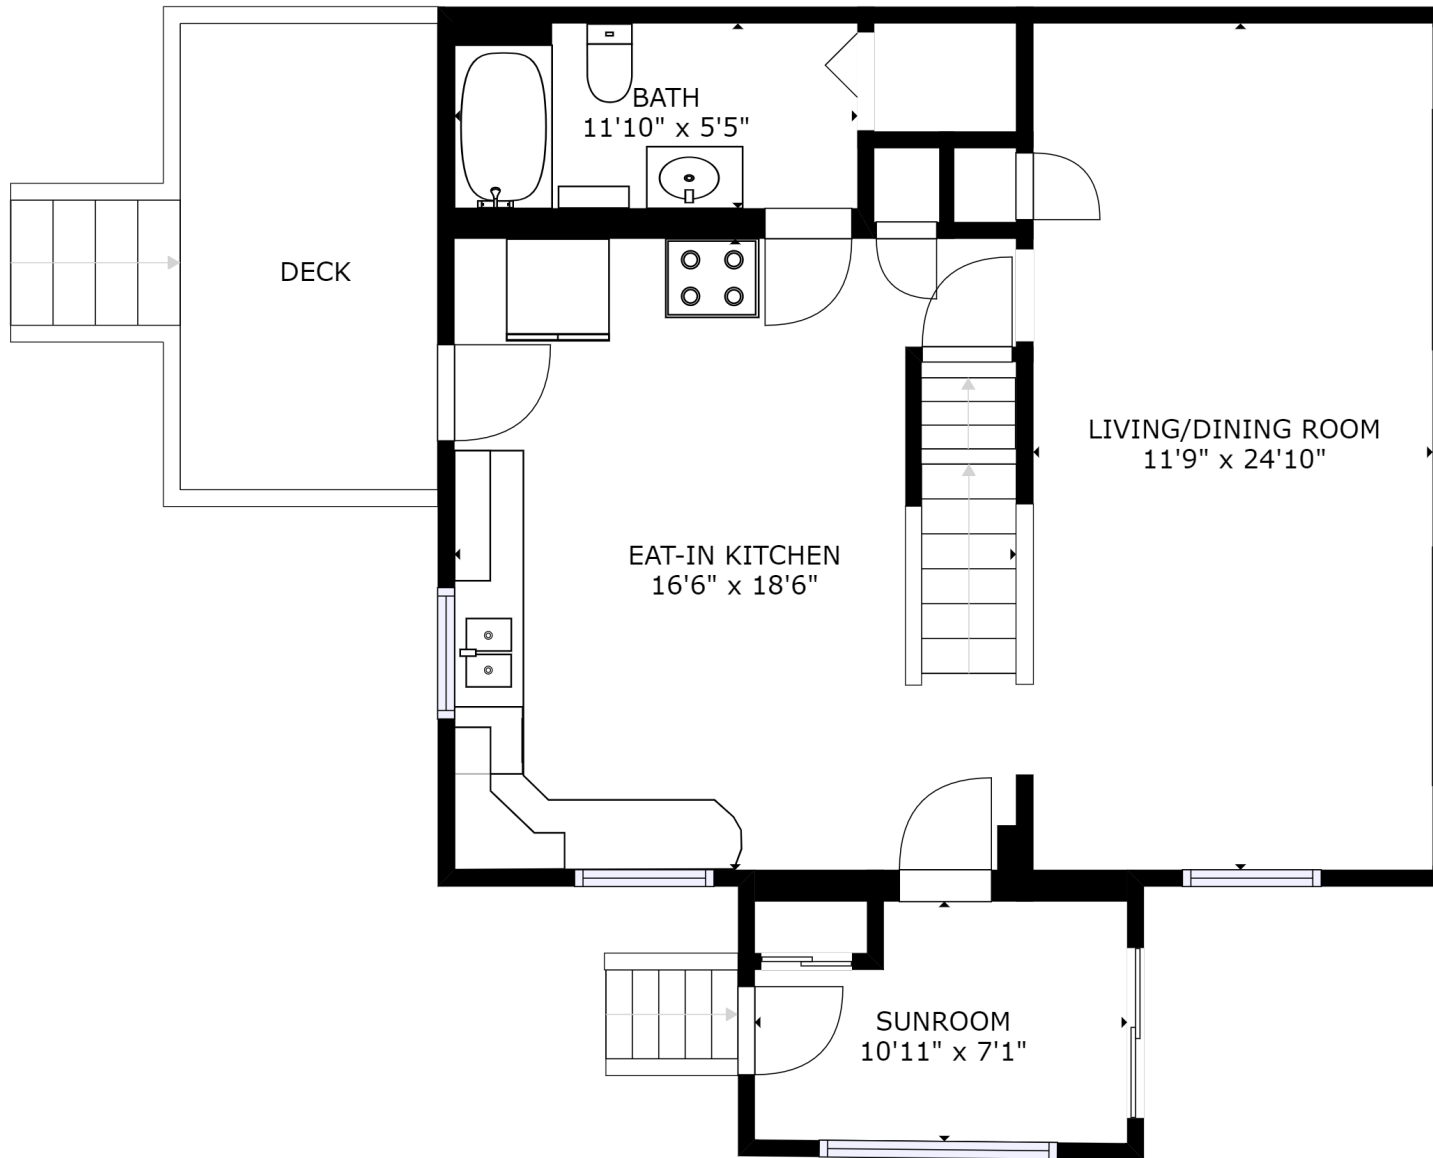

GROSS INTERNAL AREA
 FLOOR 1: 655 sq ft, FLOOR 2: 801 sq ft
 FLOOR 3: 587 sq ft, EXCLUDED AREAS:
 REDUCED HEADROOM BELOW 1.5M: 20 sq ft
 TOTAL: 2043 sq ft

SIZES AND DIMENSIONS ARE APPROXIMATE, ACTUAL MAY VARY.

FLOOR 1

kw CONNEXION
 KELLERWILLIAMS.

Wilson Ramcharan - 514-900-5507
 Courtier Immobilier Résidentiel

GROSS INTERNAL AREA
 FLOOR 1: 655 sq ft, FLOOR 2: 801 sq ft
 FLOOR 3: 587 sq ft, EXCLUDED AREAS:
 REDUCED HEADROOM BELOW 1.5M: 20 sq ft
 TOTAL: 2043 sq ft

SIZES AND DIMENSIONS ARE APPROXIMATE, ACTUAL MAY VARY.

FLOOR 2

kw CONNEXION
 KELLERWILLIAMS.

Wilson Ramcharan - 514-900-5507
 Courtier Immobilier Résidentiel

GROSS INTERNAL AREA
 FLOOR 1: 655 sq ft, FLOOR 2: 801 sq ft
 FLOOR 3: 587 sq ft, EXCLUDED AREAS:
 REDUCED HEADROOM BELOW 1.5M: 20 sq ft
 TOTAL: 2043 sq ft

SIZES AND DIMENSIONS ARE APPROXIMATE, ACTUAL MAY VARY.

FLOOR 3

kw CONNEXION
 KELLERWILLIAMS.
 Wilson Ramcharan - 514-900-5507
 Courtier Immobilier Résidentiel