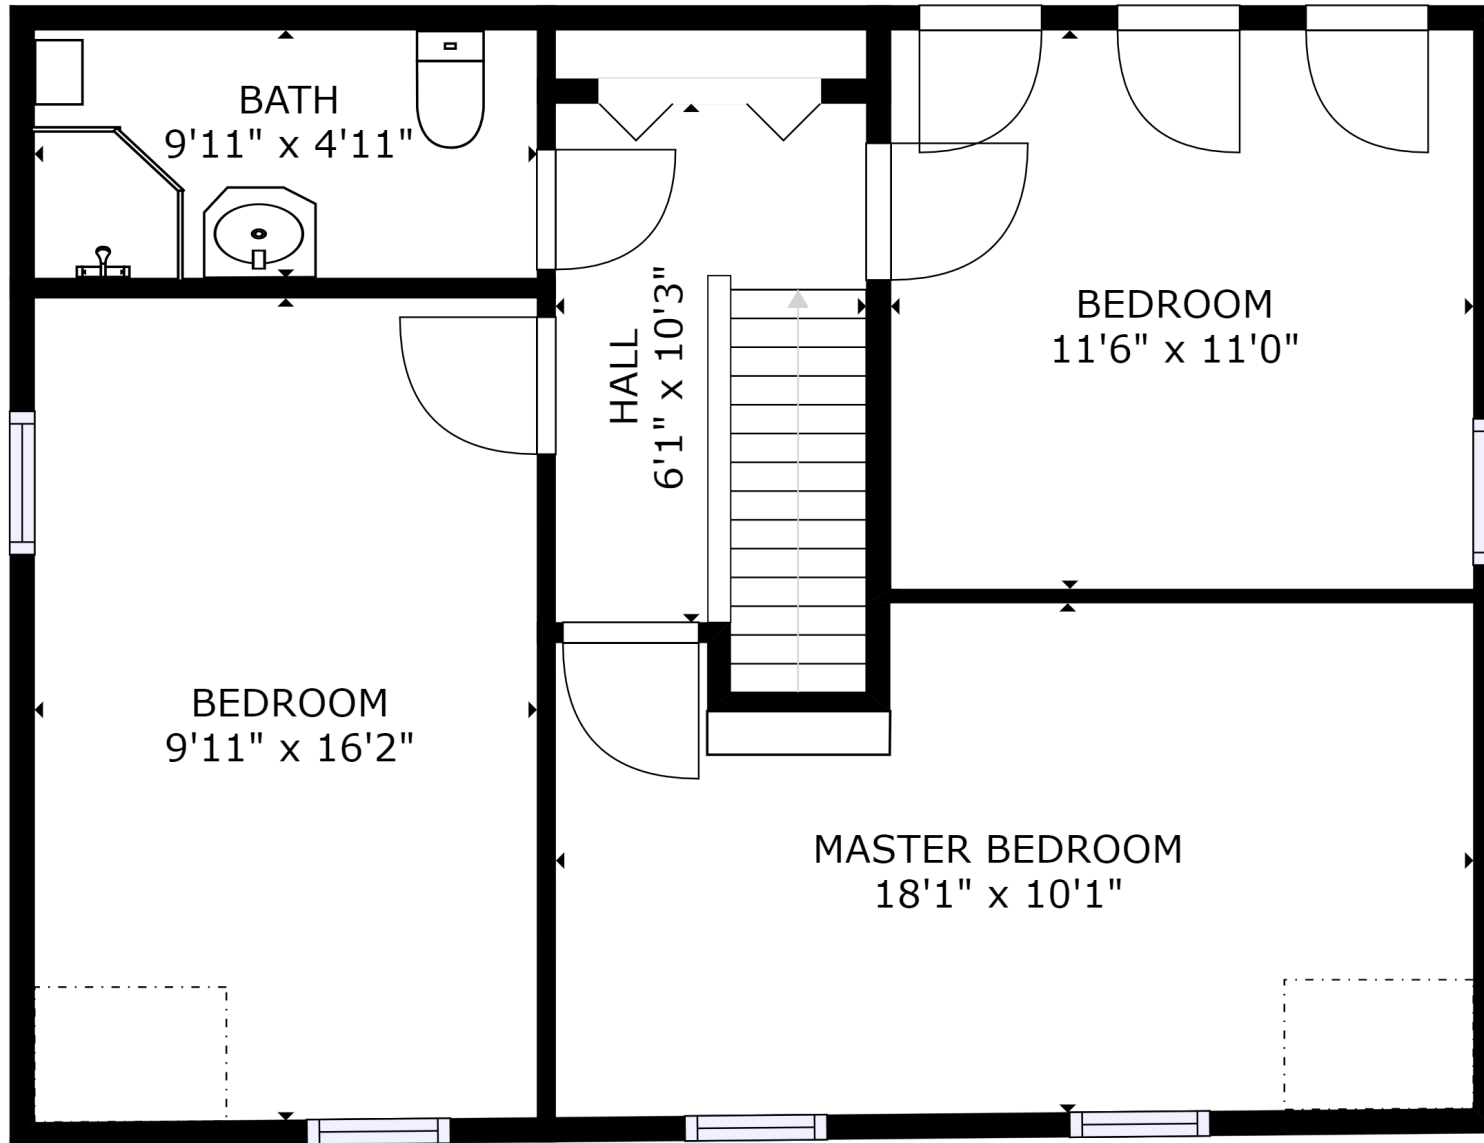

GROSS INTERNAL AREA
 FLOOR 1: 655 sq ft, FLOOR 2: 801 sq ft
 FLOOR 3: 587 sq ft, EXCLUDED AREAS:
 REDUCED HEADROOM BELOW 1.5M: 20 sq ft
 TOTAL: 2043 sq ft

SIZES AND DIMENSIONS ARE APPROXIMATE, ACTUAL MAY VARY.

FLOOR 1

kw CONNEXION
 KELLERWILLIAMS.

Wilson Ramcharan - 514-900-5507
 Courtier Immobilier Résidentiel

GROSS INTERNAL AREA
 FLOOR 1: 655 sq ft, FLOOR 2: 801 sq ft
 FLOOR 3: 587 sq ft, EXCLUDED AREAS:
 REDUCED HEADROOM BELOW 1.5M: 20 sq ft
 TOTAL: 2043 sq ft

SIZES AND DIMENSIONS ARE APPROXIMATE, ACTUAL MAY VARY.

FLOOR 2

kw CONNEXION
 KELLERWILLIAMS.

Wilson Ramcharan - 514-900-5507
 Courtier Immobilier Résidentiel

GROSS INTERNAL AREA
 FLOOR 1: 655 sq ft, FLOOR 2: 801 sq ft
 FLOOR 3: 587 sq ft, EXCLUDED AREAS:
 REDUCED HEADROOM BELOW 1.5M: 20 sq ft
 TOTAL: 2043 sq ft

SIZES AND DIMENSIONS ARE APPROXIMATE, ACTUAL MAY VARY.

FLOOR 3

kw CONNEXION
 KELLERWILLIAMS.
 Wilson Ramcharan - 514-900-5507
 Courtier Immobilier Résidentiel