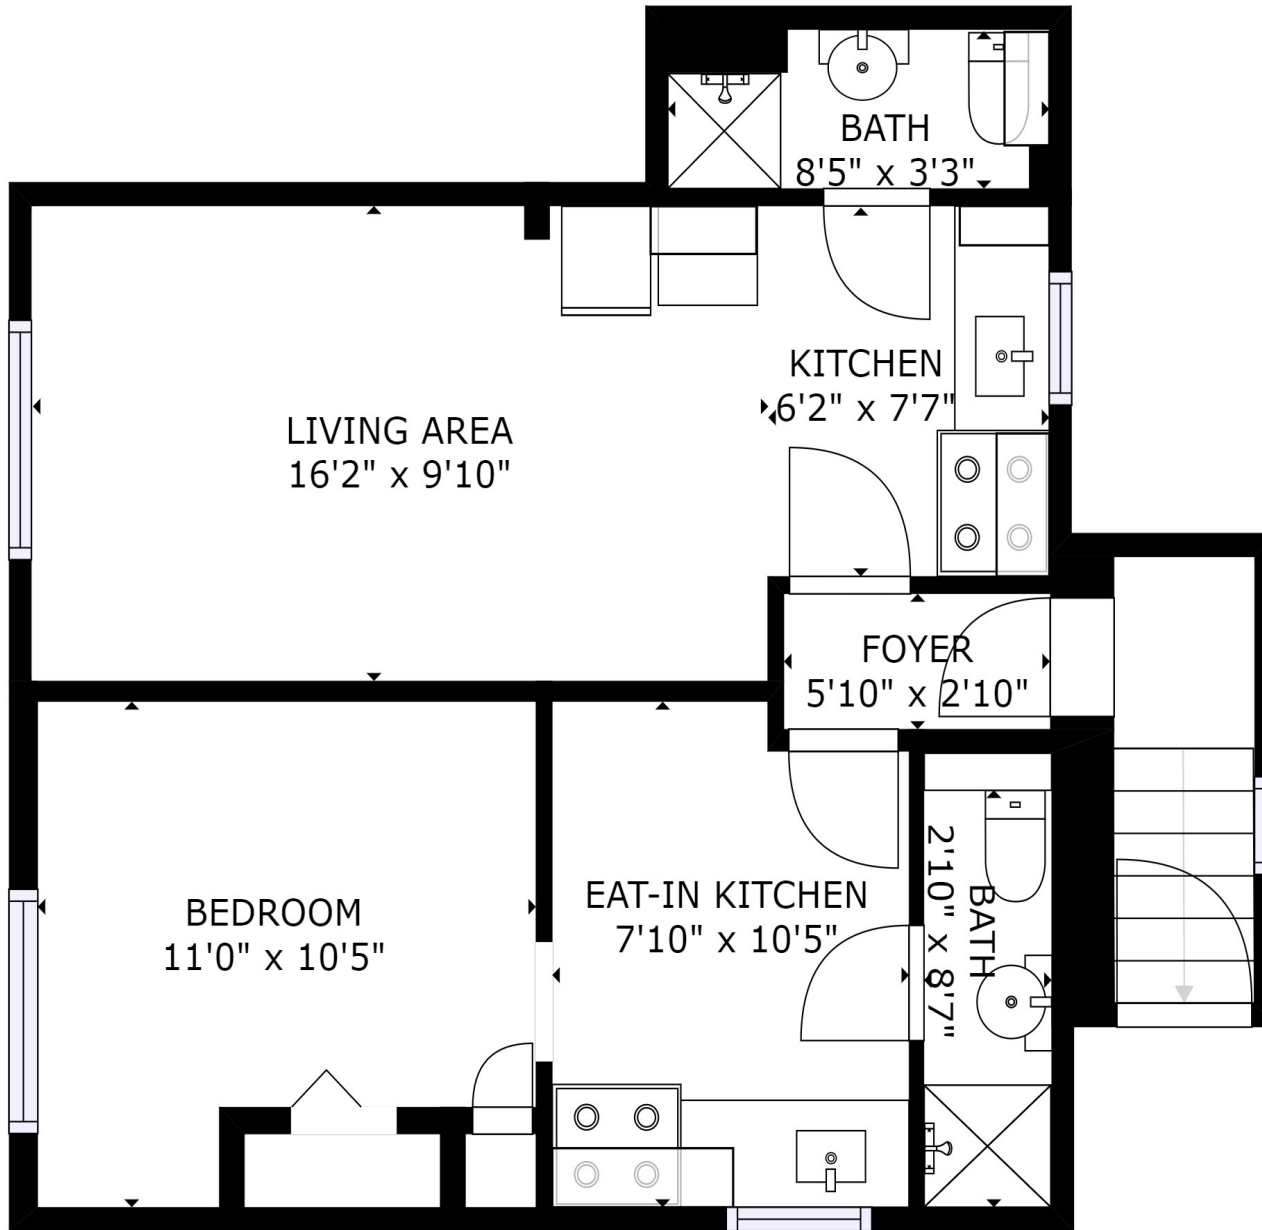

8-22E AV., ÎLE-PERROT
FLOOR 1

GROSS INTERNAL AREA
FLOOR 1: 402 sq. ft, FLOOR 2: 991 sq. ft
TOTAL: 1393 sq. ft
SIZES AND DIMENSIONS ARE APPROXIMATE, ACTUAL MAY VARY.

514-500-5455
groupeimmosolutions.com
KW Connexion
Agence Immobilière

8-22E AV., ÎLE-PERROT
FLOOR 2

GROSS INTERNAL AREA
FLOOR 1: 402 sq. ft, FLOOR 2: 991 sq. ft
TOTAL: 1393 sq. ft
SIZES AND DIMENSIONS ARE APPROXIMATE, ACTUAL MAY VARY.

514-500-5455
groupeimmosolutions.com
KW Connexion
Agence Immobilière

8-22E, UNIT #1 & #2, ÎLE-PERROT
 FLOOR 1

GROSS INTERNAL AREA
 FLOOR 1: 533 sq. ft
 TOTAL: 533 sq. ft
 SIZES AND DIMENSIONS ARE APPROXIMATE, ACTUAL MAY VARY.

514-500-5455
 groupeimmosolutions.com
 KW Connexion
 Agence Immobilière