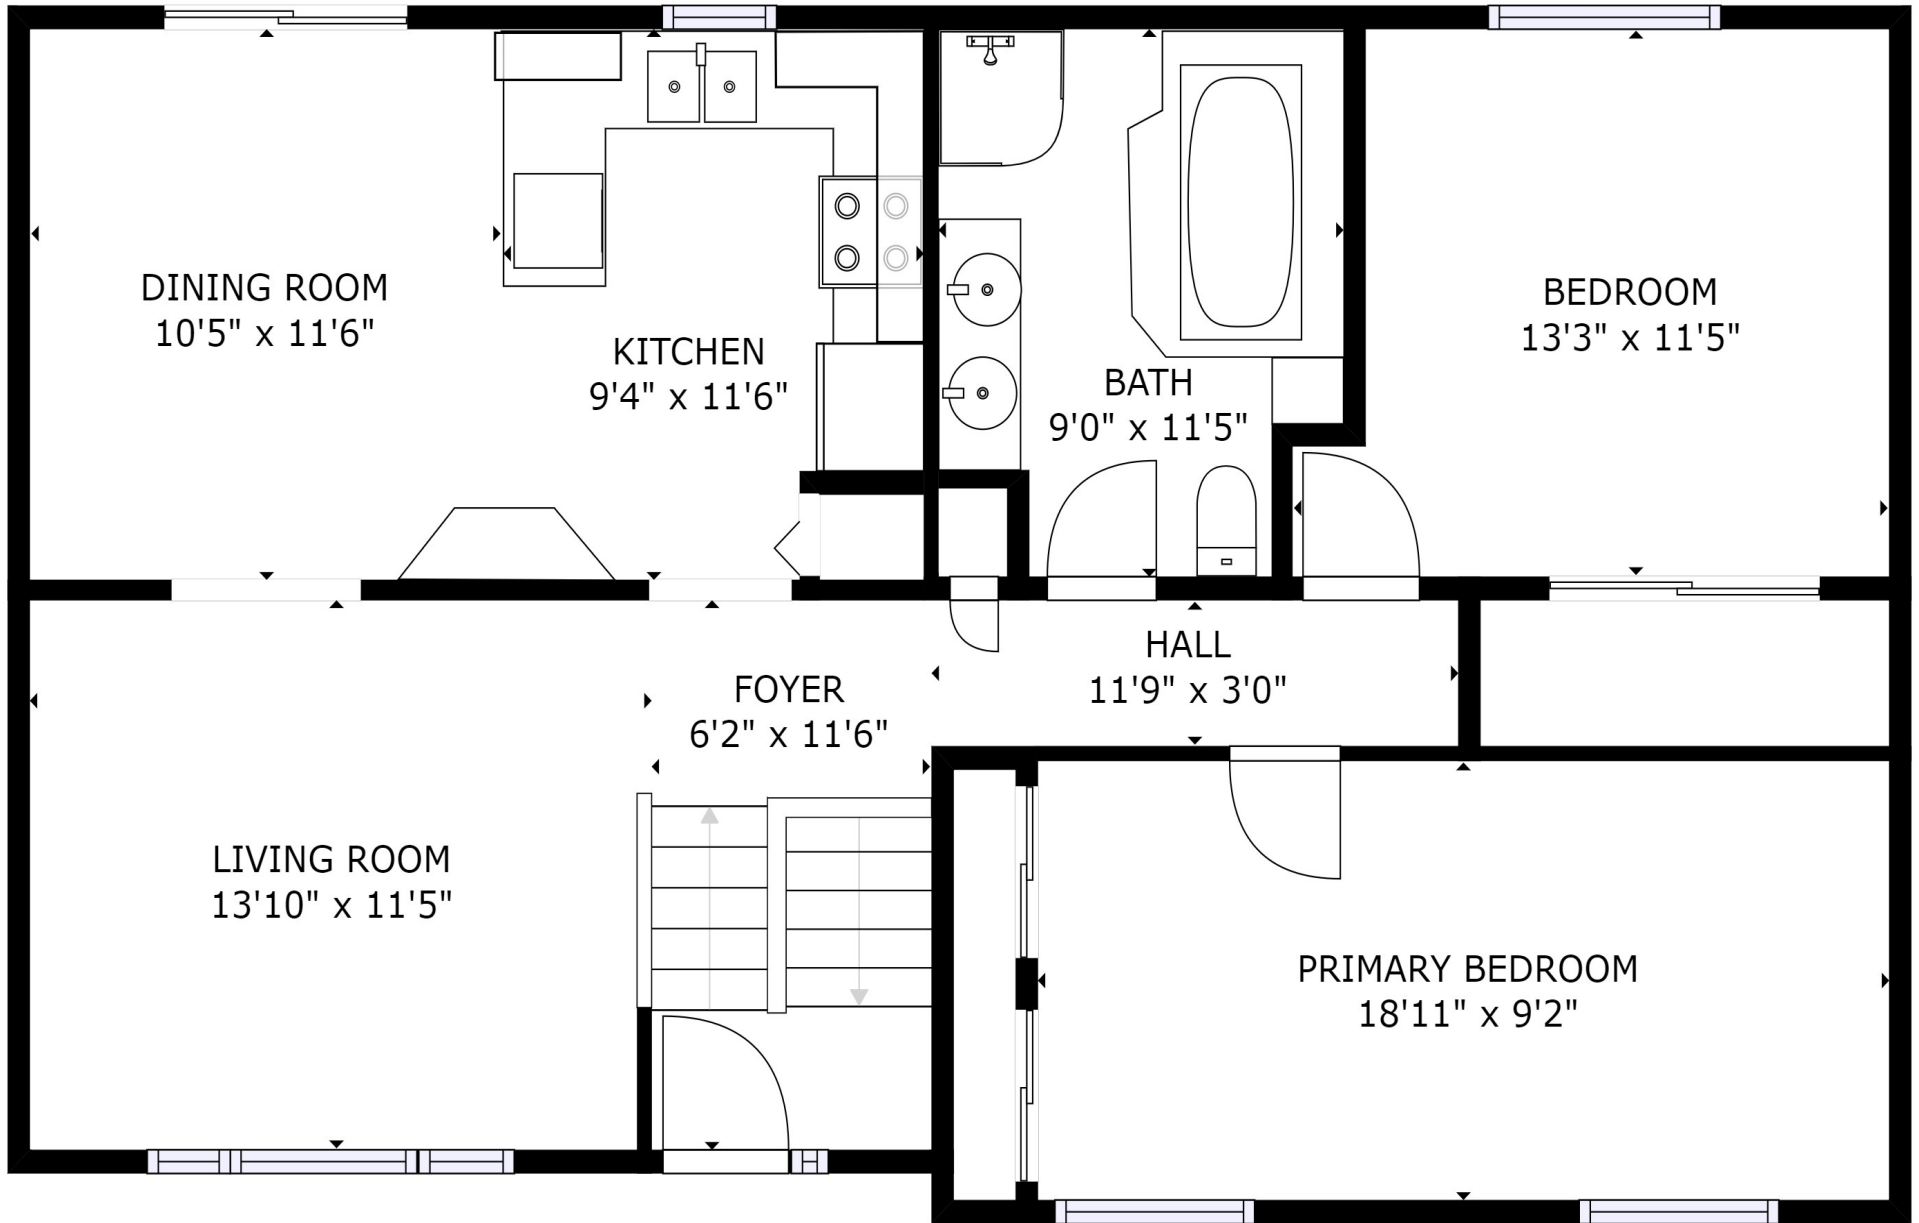

8-22E AV., ÎLE-PERROT
FLOOR 1

GROSS INTERNAL AREA
FLOOR 1: 402 sq. ft, FLOOR 2: 991 sq. ft
TOTAL: 1393 sq. ft
SIZES AND DIMENSIONS ARE APPROXIMATE, ACTUAL MAY VARY.

514-500-5455
groupeimmosolutions.com
KW Connexion
Agence Immobilière

8-22E AV., ÎLE-PERROT
FLOOR 2

GROSS INTERNAL AREA
FLOOR 1: 402 sq. ft, FLOOR 2: 991 sq. ft
TOTAL: 1393 sq. ft
SIZES AND DIMENSIONS ARE APPROXIMATE, ACTUAL MAY VARY.

514-500-5455
groupeimmosolutions.com
KW Connexion
Agence Immobilière

8-22E, UNIT #1 & #2, ÎLE-PERROT
 FLOOR 1

GROSS INTERNAL AREA
 FLOOR 1: 533 sq. ft
 TOTAL: 533 sq. ft
 SIZES AND DIMENSIONS ARE APPROXIMATE, ACTUAL MAY VARY.

514-500-5455
 groupeimmosolutions.com
 KW Connexion
 Agence Immobilière