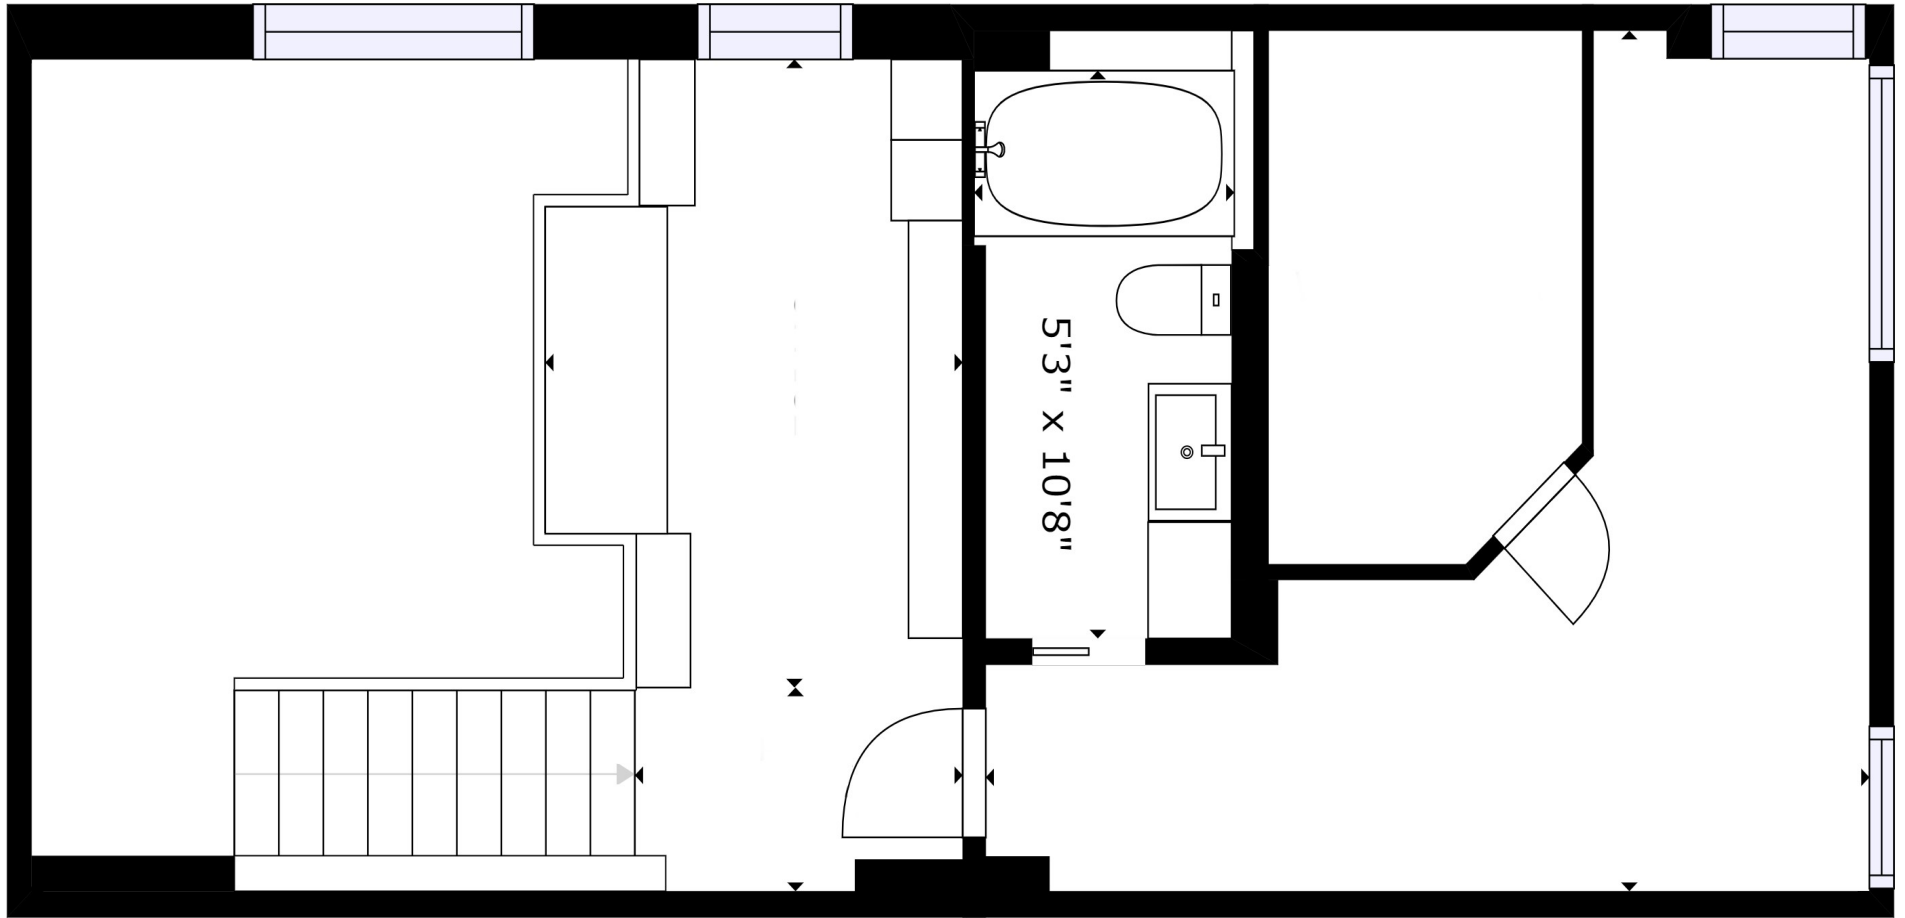

GROSS INTERNAL AREA
FLOOR 1: 1399 sq. ft, FLOOR 2: 441 sq. ft
TOTAL: 1840 sq. ft
SIZES AND DIMENSIONS ARE APPROXIMATE, ACTUAL MAY VARY.

GROSS INTERNAL AREA
FLOOR 1: 1399 sq. ft, FLOOR 2: 441 sq. ft
TOTAL: 1840 sq. ft
SIZES AND DIMENSIONS ARE APPROXIMATE, ACTUAL MAY VARY.