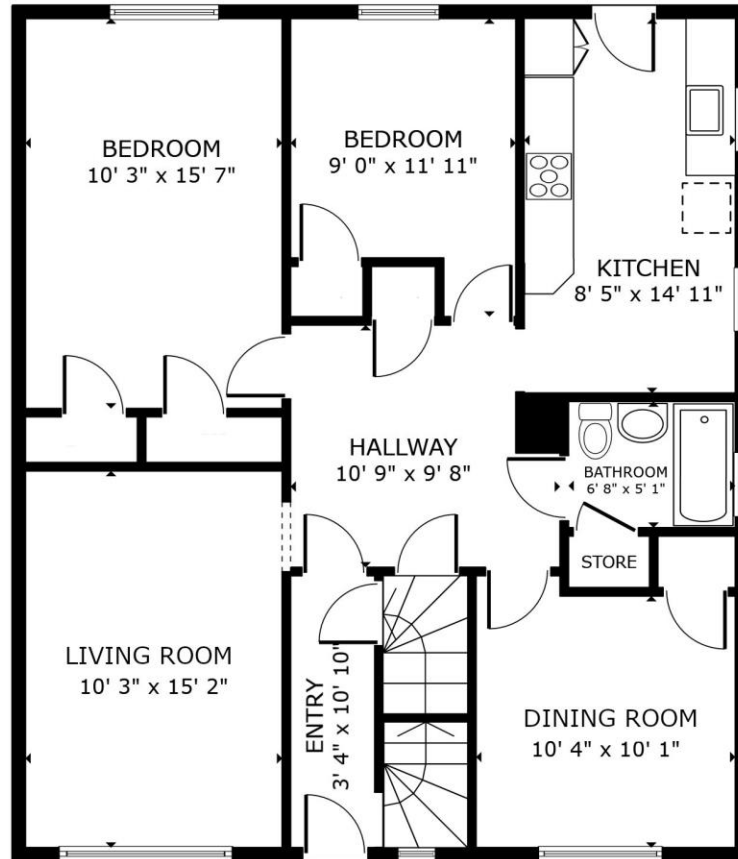

**FLOOR 1
UNIT 4865**

GROSS INTERNAL AREA
 FLOOR 1 1,003 sq.ft. FLOOR 2 937 sq.ft. FLOOR 3 937 sq.ft.
 TOTAL : 2,877 sq.ft.

SIZES AND DIMENSIONS ARE APPROXIMATE, ACTUAL MAY VARY.

FLOOR 2
UNIT 4865

GROSS INTERNAL AREA
FLOOR 1 1,003 sq.ft. FLOOR 2 937 sq.ft. FLOOR 3 937 sq.ft.
TOTAL : 2,877 sq.ft.

SIZES AND DIMENSIONS ARE APPROXIMATE, ACTUAL MAY VARY.

**FLOOR 3
UNIT 4867**

GROSS INTERNAL AREA
 FLOOR 1 1,003 sq.ft. FLOOR 2 937 sq.ft. FLOOR 3 937 sq.ft.
 TOTAL : 2,877 sq.ft.

SIZES AND DIMENSIONS ARE APPROXIMATE, ACTUAL MAY VARY.