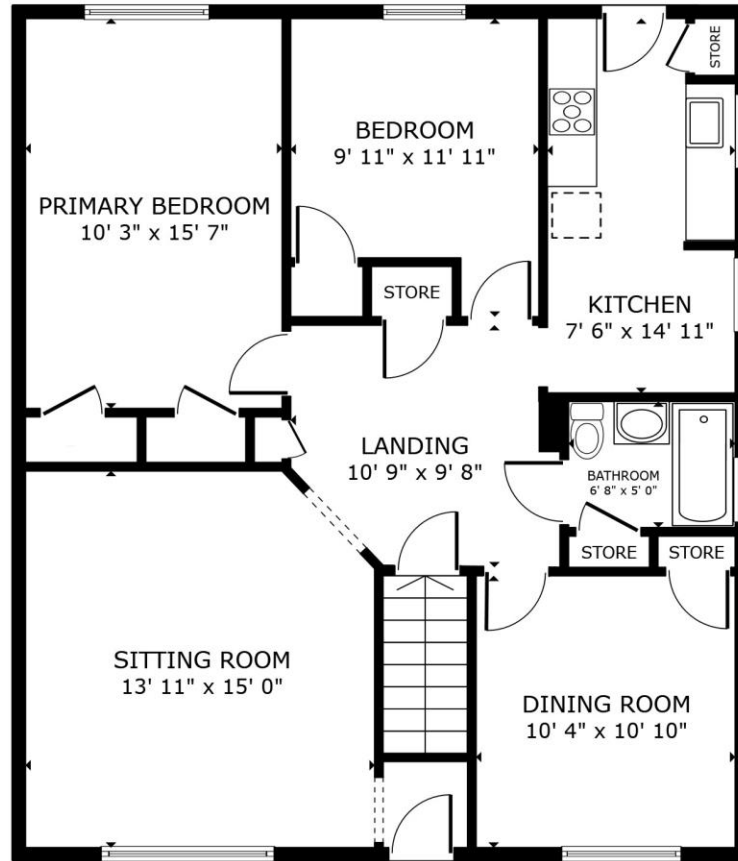

**FLOOR 1
UNIT 4865**

GROSS INTERNAL AREA
 FLOOR 1 1,003 sq.ft. FLOOR 2 937 sq.ft. FLOOR 3 937 sq.ft.
 TOTAL : 2,877 sq.ft.

SIZES AND DIMENSIONS ARE APPROXIMATE, ACTUAL MAY VARY.

FLOOR 2
UNIT 4865

GROSS INTERNAL AREA
FLOOR 1 1,003 sq.ft. FLOOR 2 937 sq.ft. FLOOR 3 937 sq.ft.
TOTAL : 2,877 sq.ft.

SIZES AND DIMENSIONS ARE APPROXIMATE, ACTUAL MAY VARY.

**FLOOR 3
UNIT 4867**

GROSS INTERNAL AREA
 FLOOR 1 1,003 sq.ft. FLOOR 2 937 sq.ft. FLOOR 3 937 sq.ft.
 TOTAL : 2,877 sq.ft.

SIZES AND DIMENSIONS ARE APPROXIMATE, ACTUAL MAY VARY.